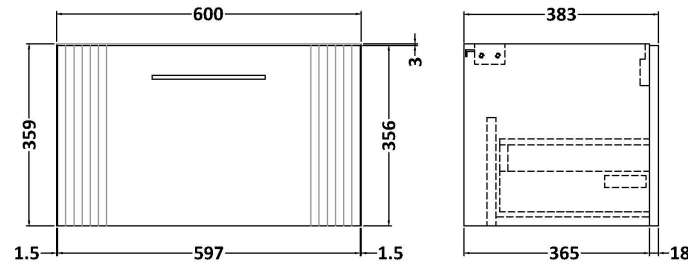

Sales Code: DPF394A

Description: 600 W/H Single Drawer Vanity & Basin 1

Packaging Details

Barcode: 5056462675503

Sales Code: FLT394

Description: 600 W/H Single Drawer Unit

Product Dimensions

Height (mm):	359
Width (mm):	600
Depth (mm):	383
Nett Weight (kg):	13

Packaging Dimensions

Height (mm):	380
Width (mm):	620
Depth (mm):	405
Gross Weight (kg):	13.5

Packaging Data

Box Colour:	Brown Cardboard Box - Printed
Box Qty:	0
Label Size:	0 x 0
Label Colour:	Not Applicable
Label Qty:	0

Sales Code: NVM013

Description: 600 Mid-Edged Basin 1 Th

Product Dimensions

Height (mm):	180
Width (mm):	610
Depth (mm):	390
Nett Weight (kg):	11

Packaging Dimensions

Height (mm):	200
Width (mm):	410
Depth (mm):	630
Gross Weight (kg):	11

Packaging Data

Box Colour:	Brown Cardboard Box - Printed
Box Qty:	1
Label Size:	100 x 50
Label Colour:	White Label
Label Qty:	2

Outer Box Dimensions (If Applicable)

Height (mm):	
Width (mm):	
Depth (mm):	
Gross Weight (kg):	
Barcode:	5055369043415