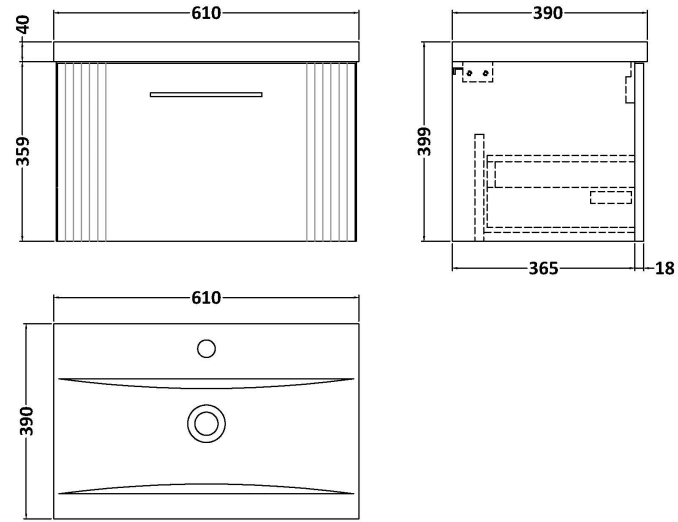

Sales Code: DPF394A

Description: 600 W/H Single Drawer Vanity & Basin 1

Packaging Details

Barcode: 5056462675503

Sales Code: FLT394

Description: 600 W/H Single Drawer Unit

Product Dimensions

Height (mm):	359
Width (mm):	600
Depth (mm):	383
Nett Weight (kg):	13

Packaging Dimensions

Height (mm):	380
Width (mm):	620
Depth (mm):	405
Gross Weight (kg):	13.5

Packaging Data

Box Colour:	Brown Cardboard Box - Printed
Box Qty:	0
Label Size:	0 x 0
Label Colour:	Not Applicable
Label Qty:	0

Outer Box Dimensions (If Applicable)

Height (mm):	
Width (mm):	
Depth (mm):	
Gross Weight (kg):	
Barcode:	5056462655468

Product Details

Country of Origin:	China
Fitting Instruction:	No
CE & UKCA:	
FSC Certified Materials:	Yes
Colour:	Satin Blue
Construction Method:	Cam & Wood Dowel
Construction Type:	Rigid
Cabinet Finish:	MFC Painted Gloss
Fascia Finish:	Mdf Painted Gloss
Cabinet Thickness (mm):	16
Fascia Thickness (mm):	18
Drawer Included:	Yes
Drawer Type:	80mm High Metal S/C Inc Galler
No of Shelves:	0
Hinge Type:	Not Applicable
Hinge Included:	No
Adjustable Legs:	No, Not Required
Fixings Included:	Yes
Handle Style:	Modern
Waste Shroud:	Yes
Handle Included:	Yes, Supplied
Handle Type:	Bar

Sales Code: NVM013

Description: 600 Mid-Edged Basin 1 Th

Product Dimensions

Height (mm):	180
Width (mm):	610
Depth (mm):	390
Nett Weight (kg):	11

Packaging Dimensions

Height (mm):	200
Width (mm):	410
Depth (mm):	630
Gross Weight (kg):	11