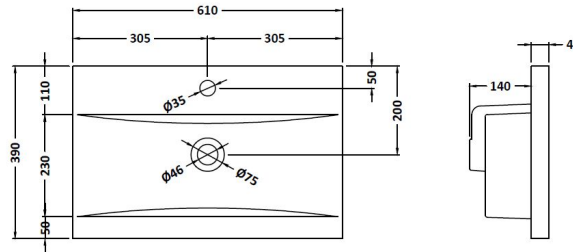

Packaging Dimensions

Height (mm):	380
Width (mm):	620
Depth (mm):	405
Gross Weight (kg):	13.5

Packaging Data

Box Colour:	Brown Cardboard Box - Printed
Box Qty:	0
Label Size:	0 x 0
Label Colour:	Not Applicable
Label Qty:	0

Outer Box Dimensions (If Applicable)

Height (mm):	
Width (mm):	
Depth (mm):	
Gross Weight (kg):	
Barcode:	5056462655468

Product Details

Country of Origin:	China
Fitting Instruction:	No
CE & UKCA:	
FSC Certified Materials:	Yes
Colour:	Satin Blue
Construction Method:	Cam & Wood Dowel
Construction Type:	Rigid
Cabinet Finish:	MFC Painted Gloss
Fascia Finish:	Mdf Painted Gloss
Cabinet Thickness (mm):	16
Fascia Thickness (mm):	18
Drawer Included:	Yes
Drawer Type:	80mm High Metal S/C Inc Galler
No of Shelves:	0
Hinge Type:	Not Applicable
Hinge Included:	No
Adjustable Legs:	No, Not Required
Fixings Included:	Yes
Handle Style:	Modern
Waste Shroud:	Yes
Handle Included:	Yes, Supplied
Handle Type:	Bar

Sales Code: NVM013

Description: 600 Mid-Edged Basin 1 Th

Product Dimensions

Height (mm):	180
Width (mm):	610
Depth (mm):	390
Nett Weight (kg):	11

Packaging Dimensions

Height (mm):	200
Width (mm):	410
Depth (mm):	630
Gross Weight (kg):	11

Packaging Data

Box Colour:	Brown Cardboard Box - Printed
Box Qty:	1
Label Size:	100 x 50
Label Colour:	White Label
Label Qty:	2

Outer Box Dimensions (If Applicable)

Height (mm):	
Width (mm):	
Depth (mm):	
Gross Weight (kg):	
Barcode:	5055369043415