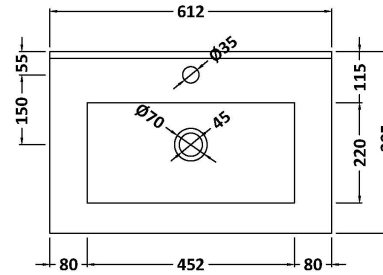

Packaging Dimensions

Height (mm):	380
Width (mm):	620
Depth (mm):	405
Gross Weight (kg):	13.5

Packaging Data

Box Colour:	Brown Cardboard Box - Printed
Box Qty:	0
Label Size:	0 x 0
Label Colour:	Not Applicable
Label Qty:	0

Outer Box Dimensions (If Applicable)

Height (mm):	
Width (mm):	
Depth (mm):	
Gross Weight (kg):	
Barcode:	5056462655468

Product Details

Country of Origin:	China
Fitting Instruction:	No
CE & UKCA:	
FSC Certified Materials:	Yes
Colour:	Satin Blue
Construction Method:	Cam & Wood Dowel
Construction Type:	Rigid
Cabinet Finish:	MFC Painted Gloss
Fascia Finish:	Mdf Painted Gloss
Cabinet Thickness (mm):	16
Fascia Thickness (mm):	18
Drawer Included:	Yes
Drawer Type:	80mm High Metal S/C Inc Galler
No of Shelves:	0
Hinge Type:	Not Applicable
Hinge Included:	No
Adjustable Legs:	No, Not Required
Fixings Included:	Yes
Handle Style:	Modern
Waste Shroud:	Yes
Handle Included:	Yes, Supplied
Handle Type:	Bar

Sales Code: NVM003

Description: Minimalist Basin 600mm

Product Dimensions

Height (mm):	170
Width (mm):	600
Depth (mm):	390
Nett Weight (kg):	10.76

Packaging Dimensions

Height (mm):	200
Width (mm):	400
Depth (mm):	620
Gross Weight (kg):	10.76

Packaging Data

Box Colour:	Brown Cardboard Box - Printed
Box Qty:	1
Label Size:	100 x 50
Label Colour:	White Label
Label Qty:	2

Outer Box Dimensions (If Applicable)

Height (mm):	
Width (mm):	
Depth (mm):	
Gross Weight (kg):	
Barcode:	5055146194668