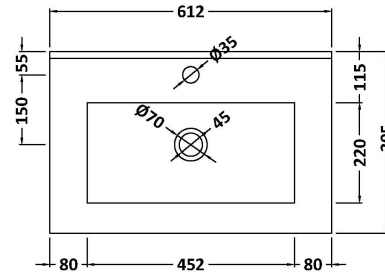

### Product Dimensions

Height (mm):	359
Width (mm):	600
Depth (mm):	383
Nett Weight (kg):	13

### Packaging Dimensions

Height (mm):	380
Width (mm):	620
Depth (mm):	405
Gross Weight (kg):	13.5

### Outer Box Dimensions (If Applicable)

Height (mm):	
Width (mm):	
Depth (mm):	
Gross Weight (kg):	
Barcode:	5056462655468

### Product Dimensions

Height (mm):	170
Width (mm):	600
Depth (mm):	390
Nett Weight (kg):	10.76