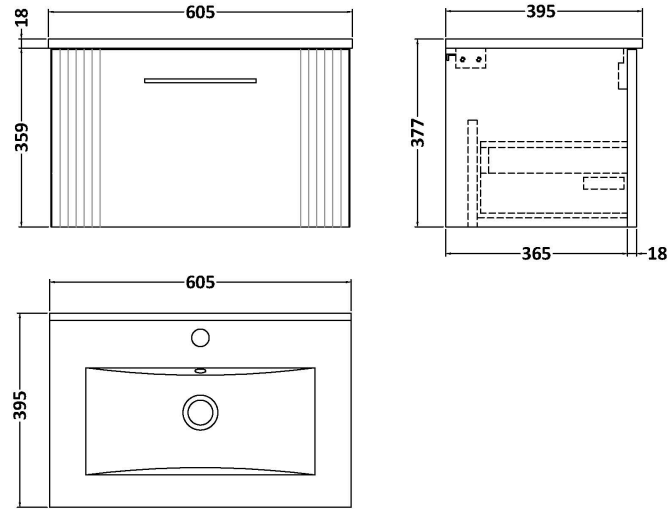

Sales Code: DPF394B

Description: 600 W/H Single Drawer Vanity & Basin 2

Packaging Details

Barcode: 5056462675510

Sales Code: FLT394

Description: 600 W/H Single Drawer Unit

Product Dimensions

Height (mm):	359
Width (mm):	600
Depth (mm):	383
Nett Weight (kg):	13

Packaging Dimensions

Height (mm):	380
Width (mm):	620
Depth (mm):	405
Gross Weight (kg):	13.5

Packaging Data

Box Colour:	Brown Cardboard Box - Printed
Box Qty:	0
Label Size:	0 x 0
Label Colour:	Not Applicable
Label Qty:	0

Outer Box Dimensions (If Applicable)

Height (mm):	
Width (mm):	
Depth (mm):	
Gross Weight (kg):	
Barcode:	5056462655468

Product Details

Country of Origin:	China
Fitting Instruction:	No
CE & UKCA:	
FSC Certified Materials:	Yes
Colour:	Satin Blue
Construction Method:	Cam & Wood Dowel
Construction Type:	Rigid
Cabinet Finish:	MFC Painted Gloss
Fascia Finish:	Mdf Painted Gloss
Cabinet Thickness (mm):	16
Fascia Thickness (mm):	18
Drawer Included:	Yes
Drawer Type:	80mm High Metal S/C Inc Galler
No of Shelves:	0
Hinge Type:	Not Applicable
Hinge Included:	No
Adjustable Legs:	No, Not Required
Fixings Included:	Yes
Handle Style:	Modern
Waste Shroud:	Yes
Handle Included:	Yes, Supplied
Handle Type:	Bar

Sales Code: NVM003

Description: Minimalist Basin 600mm

Product Dimensions

Height (mm):	170
Width (mm):	600
Depth (mm):	390
Nett Weight (kg):	10.76

Packaging Dimensions

Height (mm):	200
Width (mm):	400
Depth (mm):	620
Gross Weight (kg):	10.76