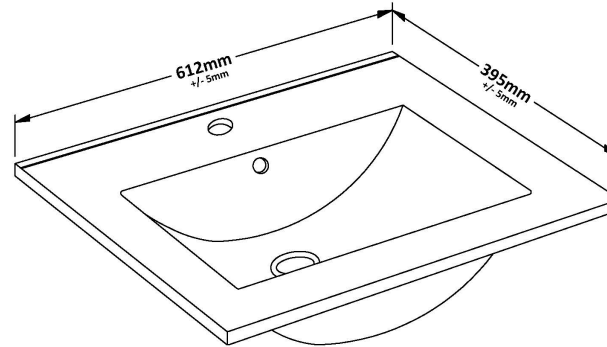

### Product Dimensions

Height (mm):	359
Width (mm):	600
Depth (mm):	383
Nett Weight (kg):	13

### Packaging Dimensions

Height (mm):	380
Width (mm):	620
Depth (mm):	405
Gross Weight (kg):	13.5

### Outer Box Dimensions (If Applicable)

Height (mm):	
Width (mm):	
Depth (mm):	
Gross Weight (kg):	
Barcode:	5056462655468

### Product Dimensions

Height (mm):	170
Width (mm):	600
Depth (mm):	390
Nett Weight (kg):	10.76