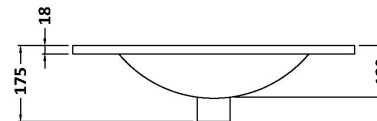

Packaging Dimensions

Height (mm):	380
Width (mm):	620
Depth (mm):	405
Gross Weight (kg):	13.5

Packaging Data

Box Colour:	Brown Cardboard Box - Printed
Box Qty:	0
Label Size:	0 x 0
Label Colour:	Not Applicable
Label Qty:	0

Outer Box Dimensions (If Applicable)

Height (mm):	
Width (mm):	
Depth (mm):	
Gross Weight (kg):	
Barcode:	5056462655468

Product Details

Country of Origin:	China
Fitting Instruction:	No
CE & UKCA:	
FSC Certified Materials:	Yes
Colour:	Satin Blue
Construction Method:	Cam & Wood Dowel
Construction Type:	Rigid
Cabinet Finish:	MFC Painted Gloss
Fascia Finish:	Mdf Painted Gloss
Cabinet Thickness (mm):	16
Fascia Thickness (mm):	18
Drawer Included:	Yes
Drawer Type:	80mm High Metal S/C Inc Galler
No of Shelves:	0
Hinge Type:	Not Applicable
Hinge Included:	No
Adjustable Legs:	No, Not Required
Fixings Included:	Yes
Handle Style:	Modern
Waste Shroud:	Yes
Handle Included:	Yes, Supplied
Handle Type:	Bar

Sales Code: NVM003

Description: Minimalist Basin 600mm

Product Dimensions

Height (mm):	170
Width (mm):	600
Depth (mm):	390
Nett Weight (kg):	10.76

Packaging Dimensions

Height (mm):	200
Width (mm):	400
Depth (mm):	620
Gross Weight (kg):	10.76

Packaging Data

Box Colour:	Brown Cardboard Box - Printed
Box Qty:	1
Label Size:	100 x 50
Label Colour:	White Label
Label Qty:	2

Outer Box Dimensions (If Applicable)

Height (mm):	
Width (mm):	
Depth (mm):	
Gross Weight (kg):	
Barcode:	5055146194668