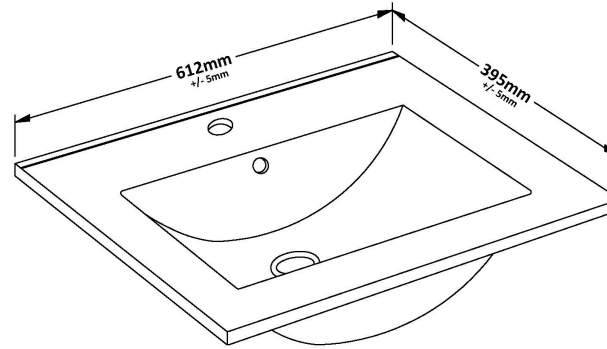

Packaging Dimensions

Height (mm):	380
Width (mm):	620
Depth (mm):	405
Gross Weight (kg):	13.5

Packaging Data

Box Colour:	Brown Cardboard Box - Printed
Box Qty:	0
Label Size:	0 x 0
Label Colour:	Not Applicable
Label Qty:	0

Outer Box Dimensions (If Applicable)

Height (mm):	
Width (mm):	
Depth (mm):	
Gross Weight (kg):	
Barcode:	5056462655468

Product Details

Country of Origin:	China
Fitting Instruction:	No
CE & UKCA:	
FSC Certified Materials:	Yes
Colour:	Satin Blue
Construction Method:	Cam & Wood Dowel
Construction Type:	Rigid
Cabinet Finish:	MFC Painted Gloss
Fascia Finish:	Mdf Painted Gloss
Cabinet Thickness (mm):	16
Fascia Thickness (mm):	18
Drawer Included:	Yes
Drawer Type:	80mm High Metal S/C Inc Galler
No of Shelves:	0
Hinge Type:	Not Applicable
Hinge Included:	No
Adjustable Legs:	No, Not Required
Fixings Included:	Yes
Handle Style:	Modern
Waste Shroud:	Yes
Handle Included:	Yes, Supplied
Handle Type:	Bar

Sales Code: NVM003

Description: Minimalist Basin 600mm

Product Dimensions

Height (mm):	170
Width (mm):	600
Depth (mm):	390
Nett Weight (kg):	10.76

Packaging Dimensions

Height (mm):	200
Width (mm):	400
Depth (mm):	620
Gross Weight (kg):	10.76

Packaging Data

Box Colour:	Brown Cardboard Box - Printed
Box Qty:	1
Label Size:	100 x 50
Label Colour:	White Label
Label Qty:	2

Outer Box Dimensions (If Applicable)

Height (mm):	
Width (mm):	
Depth (mm):	
Gross Weight (kg):	
Barcode:	5055146194668