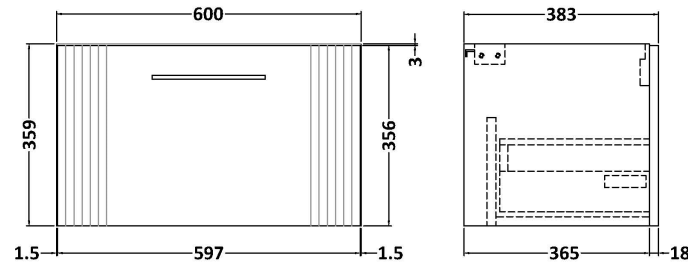

Sales Code: DPF394B

Description: 600 W/H Single Drawer Vanity & Basin 2

Packaging Details

Barcode: 5056462675510

Sales Code: FLT394

Description: 600 W/H Single Drawer Unit

Product Dimensions

Height (mm):	359
Width (mm):	600
Depth (mm):	383
Nett Weight (kg):	13

Packaging Dimensions

Height (mm):	380
Width (mm):	620
Depth (mm):	405
Gross Weight (kg):	13.5

Packaging Data

Box Colour:	Brown Cardboard Box - Printed
Box Qty:	0
Label Size:	0 x 0
Label Colour:	Not Applicable
Label Qty:	0

Sales Code: NVM003

Description: Minimalist Basin 600mm

Product Dimensions

Height (mm):	170
Width (mm):	600
Depth (mm):	390
Nett Weight (kg):	10.76

Packaging Dimensions

Height (mm):	200
Width (mm):	400
Depth (mm):	620
Gross Weight (kg):	10.76

Packaging Data

Box Colour:	Brown Cardboard Box - Printed
Box Qty:	1
Label Size:	100 x 50
Label Colour:	White Label
Label Qty:	2

Outer Box Dimensions (If Applicable)

Height (mm):	
Width (mm):	
Depth (mm):	
Gross Weight (kg):	
Barcode:	5055146194668