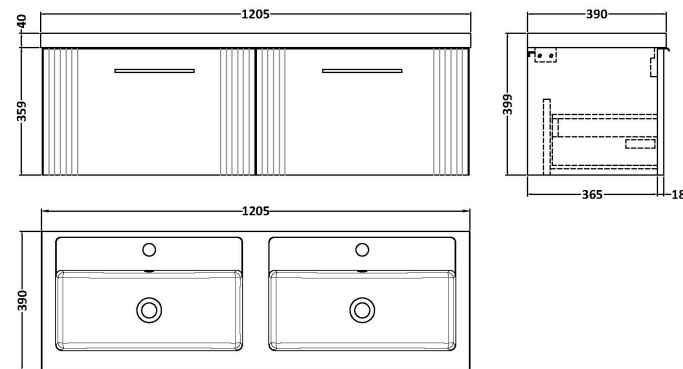

Sales Code: DPF394C

Description: 1200 W/H 2-Drawer Vanity & Double Basin

Packaging Details

Barcode: 5056462676838

Sales Code: FLT394

Description: 600 W/H Single Drawer Unit

Product Dimensions

Height (mm):	359
Width (mm):	600
Depth (mm):	383
Nett Weight (kg):	13

Packaging Dimensions

Height (mm):	380
Width (mm):	620
Depth (mm):	405
Gross Weight (kg):	13.5

Packaging Data

Box Colour:	Brown Cardboard Box - Printed
Box Qty:	0
Label Size:	0 x 0
Label Colour:	Not Applicable
Label Qty:	0

Outer Box Dimensions (If Applicable)

Height (mm):	
Width (mm):	
Depth (mm):	
Gross Weight (kg):	
Barcode:	5056462655468

Product Details

Country of Origin:	China
Fitting Instruction:	No
CE & UKCA:	
FSC Certified Materials:	Yes
Colour:	Satin Blue
Construction Method:	Cam & Wood Dowel
Construction Type:	Rigid
Cabinet Finish:	MFC Painted Gloss
Fascia Finish:	Mdf Painted Gloss
Cabinet Thickness (mm):	16
Fascia Thickness (mm):	18
Drawer Included:	Yes
Drawer Type:	80mm High Metal S/C Inc Galler
No of Shelves:	0
Hinge Type:	Not Applicable
Hinge Included:	No
Adjustable Legs:	No, Not Required
Fixings Included:	Yes
Handle Style:	Modern
Waste Shroud:	Yes
Handle Included:	Yes, Supplied
Handle Type:	Bar

Sales Code: PMB424

Description: Double Polymarble Basin 1205 X 390

Product Dimensions

Height (mm):	390
Width (mm):	1205
Depth (mm):	157
Nett Weight (kg):	18.12

Packaging Dimensions

Height (mm):	100
Width (mm):	1205
Depth (mm):	400
Gross Weight (kg):	18.12