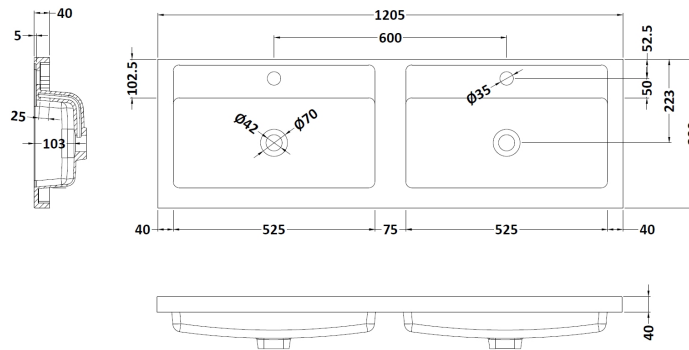

Packaging Dimensions

Height (mm):	380
Width (mm):	620
Depth (mm):	405
Gross Weight (kg):	13.5

Packaging Data

Box Colour:	Brown Cardboard Box - Printed
Box Qty:	0
Label Size:	0 x 0
Label Colour:	Not Applicable
Label Qty:	0

Outer Box Dimensions (If Applicable)

Height (mm):	
Width (mm):	
Depth (mm):	
Gross Weight (kg):	
Barcode:	5056462655468

Product Details

Country of Origin:	China
Fitting Instruction:	No
CE & UKCA:	
FSC Certified Materials:	Yes
Colour:	Satin Blue
Construction Method:	Cam & Wood Dowel
Construction Type:	Rigid
Cabinet Finish:	MFC Painted Gloss
Fascia Finish:	Mdf Painted Gloss
Cabinet Thickness (mm):	16
Fascia Thickness (mm):	18
Drawer Included:	Yes
Drawer Type:	80mm High Metal S/C Inc Galler
No of Shelves:	0
Hinge Type:	Not Applicable
Hinge Included:	No
Adjustable Legs:	No, Not Required
Fixings Included:	Yes
Handle Style:	Modern
Waste Shroud:	Yes
Handle Included:	Yes, Supplied
Handle Type:	Bar

Sales Code: PMB424

Description: Double Polymarble Basin 1205 X 390

Product Dimensions

Height (mm):	390
Width (mm):	1205
Depth (mm):	157
Nett Weight (kg):	18.12

Packaging Dimensions

Height (mm):	100
Width (mm):	1205
Depth (mm):	400
Gross Weight (kg):	18.12

Packaging Data

Box Colour:	Brown Cardboard Box - Printed
Box Qty:	1
Label Size:	100 x 50
Label Colour:	White Label
Label Qty:	2

Outer Box Dimensions (If Applicable)

Height (mm):	
Width (mm):	
Depth (mm):	
Gross Weight (kg):	
Barcode:	5056211815136