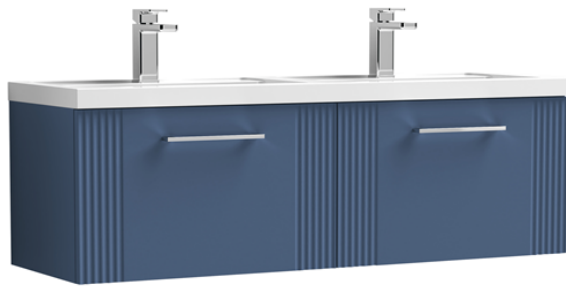

Sales Code: DPF394C

Description: 1200 W/H 2-Drawer Vanity & Double Basin

Packaging Details

Barcode: 5056462676838

Sales Code: FLT394

Description: 600 W/H Single Drawer Unit

Product Dimensions

Height (mm):	359
Width (mm):	600
Depth (mm):	383
Nett Weight (kg):	13

Outer Box Dimensions (If Applicable)

Height (mm):	
Width (mm):	
Depth (mm):	
Gross Weight (kg):	
Barcode:	5056462655468

Product Details

Country of Origin:	China
Fitting Instruction:	No
CE & UKCA:	
FSC Certified Materials:	Yes
Colour:	Satin Blue
Construction Method:	Cam & Wood Dowel
Construction Type:	Rigid
Cabinet Finish:	MFC Painted Gloss
Fascia Finish:	Mdf Painted Gloss
Cabinet Thickness (mm):	16
Fascia Thickness (mm):	18
Drawer Included:	Yes
Drawer Type:	80mm High Metal S/C Inc Galler
No of Shelves:	0
Hinge Type:	Not Applicable
Hinge Included:	No
Adjustable Legs:	No, Not Required
Fixings Included:	Yes
Handle Style:	Modern
Waste Shroud:	Yes
Handle Included:	Yes, Supplied
Handle Type:	Bar

Sales Code: PMB424

Description: Double Polymarble Basin 1205 X 390

Product Dimensions

Height (mm):	390
Width (mm):	1205
Depth (mm):	157
Nett Weight (kg):	18.12

Packaging Dimensions

Height (mm):	100
Width (mm):	1205
Depth (mm):	400
Gross Weight (kg):	18.12