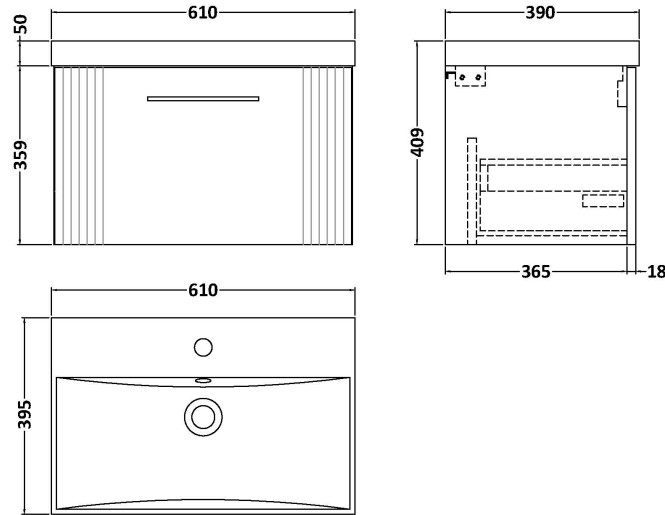

Sales Code: DPF394D

Description: 600 W/H Single Drawer Vanity & Basin 3

Packaging Details

Barcode: 5056462675527

Sales Code: FLT394

Description: 600 W/H Single Drawer Unit

Product Dimensions

Height (mm):	359
Width (mm):	600
Depth (mm):	383
Nett Weight (kg):	13

Packaging Dimensions

Height (mm):	380
Width (mm):	620
Depth (mm):	405
Gross Weight (kg):	13.5

Packaging Data

Box Colour:	Brown Cardboard Box - Printed
Box Qty:	0
Label Size:	0 x 0
Label Colour:	Not Applicable
Label Qty:	0

Outer Box Dimensions (If Applicable)

Height (mm):	
Width (mm):	
Depth (mm):	
Gross Weight (kg):	
Barcode:	5056462655468

Product Details

Country of Origin:	China
Fitting Instruction:	No
CE & UKCA:	
FSC Certified Materials:	Yes
Colour:	Satin Blue
Construction Method:	Cam & Wood Dowel
Construction Type:	Rigid
Cabinet Finish:	MFC Painted Gloss
Fascia Finish:	Mdf Painted Gloss
Cabinet Thickness (mm):	16
Fascia Thickness (mm):	18
Drawer Included:	Yes
Drawer Type:	80mm High Metal S/C Inc Galler
No of Shelves:	0
Hinge Type:	Not Applicable
Hinge Included:	No
Adjustable Legs:	No, Not Required
Fixings Included:	Yes
Handle Style:	Modern
Waste Shroud:	Yes
Handle Included:	Yes, Supplied
Handle Type:	Bar

Sales Code: NVM033

Description: 600 Thin Edged Basin 1Th

Product Dimensions

Height (mm):	170
Width (mm):	610
Depth (mm):	395
Nett Weight (kg):	11

Packaging Dimensions

Height (mm):	190
Width (mm):	630
Depth (mm):	415
Gross Weight (kg):	11.5