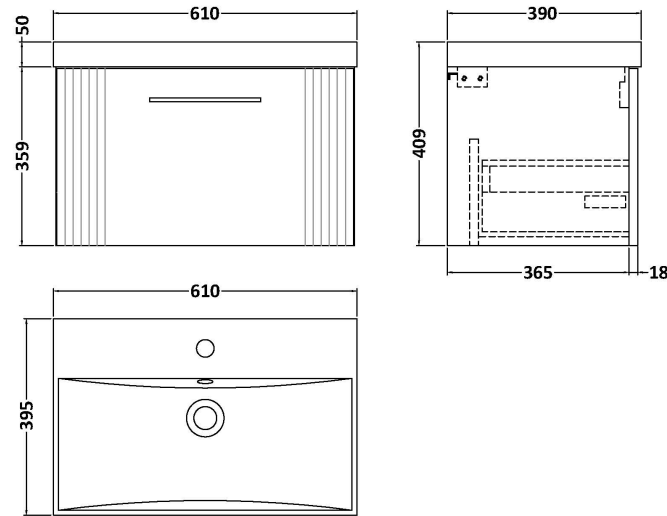

Sales Code: DPF394D

Description: 600 W/H Single Drawer Vanity & Basin 3

Packaging Details

Barcode: 5056462675527

Sales Code: FLT394

Description: 600 W/H Single Drawer Unit

Product Dimensions

Height (mm):	359
Width (mm):	600
Depth (mm):	383
Nett Weight (kg):	13

Packaging Dimensions

Height (mm):	380
Width (mm):	620
Depth (mm):	405
Gross Weight (kg):	13.5

Packaging Data

Box Colour:	Brown Cardboard Box - Printed
Box Qty:	0
Label Size:	0 x 0
Label Colour:	Not Applicable
Label Qty:	0

Outer Box Dimensions (If Applicable)

Height (mm):	
Width (mm):	
Depth (mm):	
Gross Weight (kg):	
Barcode:	5056462655468

Product Details

Country of Origin:	China
Fitting Instruction:	No
CE & UKCA:	
FSC Certified Materials:	Yes
Colour:	Satin Blue
Construction Method:	Cam & Wood Dowel
Construction Type:	Rigid
Cabinet Finish:	MFC Painted Gloss
Fascia Finish:	Mdf Painted Gloss
Cabinet Thickness (mm):	16
Fascia Thickness (mm):	18
Drawer Included:	Yes
Drawer Type:	80mm High Metal S/C Inc Galler
No of Shelves:	0
Hinge Type:	Not Applicable
Hinge Included:	No
Adjustable Legs:	No, Not Required
Fixings Included:	Yes
Handle Style:	Modern
Waste Shroud:	Yes
Handle Included:	Yes, Supplied
Handle Type:	Bar

Sales Code: NVM033

Description: 600 Thin Edged Basin 1Th

Product Dimensions

Height (mm):	170
Width (mm):	610
Depth (mm):	395
Nett Weight (kg):	11

Packaging Dimensions

Height (mm):	190
Width (mm):	630
Depth (mm):	415
Gross Weight (kg):	11.5