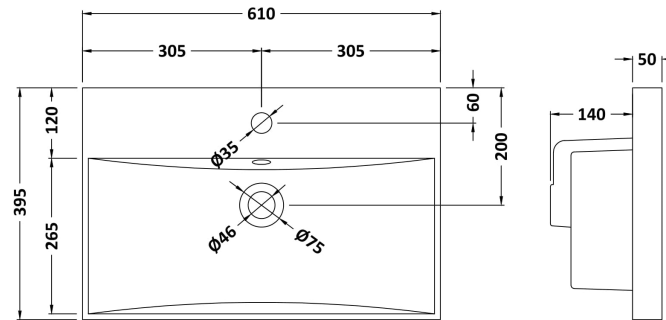

Packaging Dimensions

Height (mm):	380
Width (mm):	620
Depth (mm):	405
Gross Weight (kg):	13.5

Packaging Data

Box Colour:	Brown Cardboard Box - Printed
Box Qty:	0
Label Size:	0 x 0
Label Colour:	Not Applicable
Label Qty:	0

Outer Box Dimensions (If Applicable)

Height (mm):	
Width (mm):	
Depth (mm):	
Gross Weight (kg):	
Barcode:	5056462655468

Product Details

Country of Origin:	China
Fitting Instruction:	No
CE & UKCA:	
FSC Certified Materials:	Yes
Colour:	Satin Blue
Construction Method:	Cam & Wood Dowel
Construction Type:	Rigid
Cabinet Finish:	MFC Painted Gloss
Fascia Finish:	Mdf Painted Gloss
Cabinet Thickness (mm):	16
Fascia Thickness (mm):	18
Drawer Included:	Yes
Drawer Type:	80mm High Metal S/C Inc Galler
No of Shelves:	0
Hinge Type:	Not Applicable
Hinge Included:	No
Adjustable Legs:	No, Not Required
Fixings Included:	Yes
Handle Style:	Modern
Waste Shroud:	Yes
Handle Included:	Yes, Supplied
Handle Type:	Bar

Sales Code: NVM033

Description: 600 Thin Edged Basin 1Th

Product Dimensions

Height (mm):	170
Width (mm):	610
Depth (mm):	395
Nett Weight (kg):	11

Packaging Dimensions

Height (mm):	190
Width (mm):	630
Depth (mm):	415
Gross Weight (kg):	11.5

Packaging Data

Box Colour:	Brown Cardboard Box - Printed
Box Qty:	1
Label Size:	100 x 50
Label Colour:	White Label
Label Qty:	2

Outer Box Dimensions (If Applicable)

Height (mm):	
Width (mm):	
Depth (mm):	
Gross Weight (kg):	
Barcode:	5056211853428