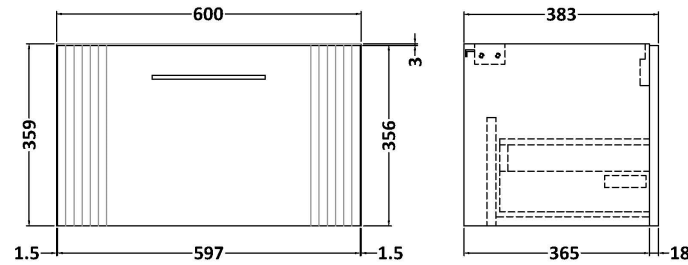

Sales Code: DPF394D

Description: 600 W/H Single Drawer Vanity & Basin 3

Packaging Details

Barcode: 5056462675527

Sales Code: FLT394

Description: 600 W/H Single Drawer Unit

Product Dimensions

Height (mm):	359
Width (mm):	600
Depth (mm):	383
Nett Weight (kg):	13

Packaging Dimensions

Height (mm):	380
Width (mm):	620
Depth (mm):	405
Gross Weight (kg):	13.5

Packaging Data

Box Colour:	Brown Cardboard Box - Printed
Box Qty:	0
Label Size:	0 x 0
Label Colour:	Not Applicable
Label Qty:	0

Sales Code: NVM033

Description: 600 Thin Edged Basin 1Th

Product Dimensions

Height (mm):	170
Width (mm):	610
Depth (mm):	395
Nett Weight (kg):	11

Packaging Dimensions

Height (mm):	190
Width (mm):	630
Depth (mm):	415
Gross Weight (kg):	11.5

Packaging Data

Box Colour:	Brown Cardboard Box - Printed
Box Qty:	1
Label Size:	100 x 50
Label Colour:	White Label
Label Qty:	2

Outer Box Dimensions (If Applicable)

Height (mm):	
Width (mm):	
Depth (mm):	
Gross Weight (kg):	
Barcode:	5056211853428