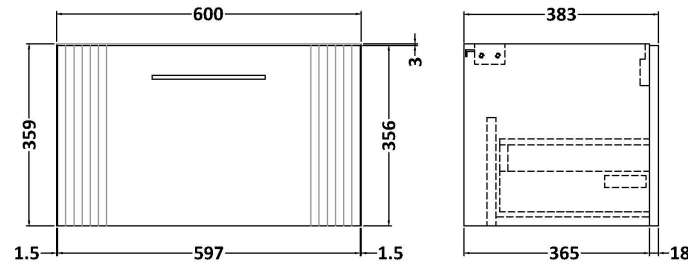

Sales Code: DPF394G

Description: 600 W/H Single Drawer Vanity & Basin 4

Packaging Details

Barcode: 5056462681733

Sales Code: FLT394

Description: 600 W/H Single Drawer Unit

Product Dimensions

Height (mm):	359
Width (mm):	600
Depth (mm):	383
Nett Weight (kg):	13

Packaging Dimensions

Height (mm):	380
Width (mm):	620
Depth (mm):	405
Gross Weight (kg):	13.5

Packaging Data

Box Colour:	Brown Cardboard Box - Printed
Box Qty:	0
Label Size:	0 x 0
Label Colour:	Not Applicable
Label Qty:	0

Sales Code: NVM043

Description: 600 Curved Basin 1Th

Product Dimensions

Height (mm):	160
Width (mm):	610
Depth (mm):	440
Nett Weight (kg):	11

Packaging Dimensions

Height (mm):	190
Width (mm):	630
Depth (mm):	415
Gross Weight (kg):	11.5

Packaging Data

Box Colour:	Brown Cardboard Box - Printed
Box Qty:	1
Label Size:	100 x 50
Label Colour:	White Label
Label Qty:	2

Outer Box Dimensions (If Applicable)

Height (mm):	
Width (mm):	
Depth (mm):	
Gross Weight (kg):	
Barcode:	5056462620961