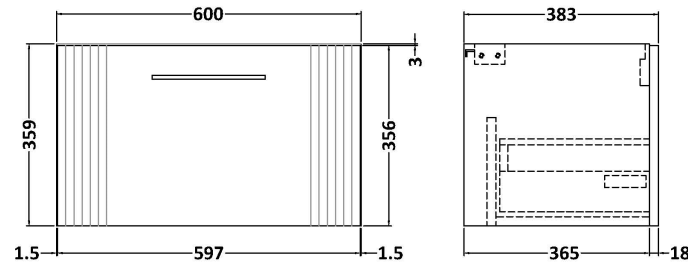

### Packaging Details

Barcode: 5056678455777

**Sales Code:** LCM600

**Description:** Laminate Worktop 605X390x22mm

**Product Dimensions**

Height (mm):	22
Width (mm):	605
Depth (mm):	390
Nett Weight (kg):	2

**Packaging Dimensions**

Height (mm):	25
Width (mm):	610
Depth (mm):	455
Gross Weight (kg):	2

**Packaging Data**

Box Colour:	Brown Cardboard Box
Box Qty:	1
Label Size:	100 x 50
Label Colour:	White Label
Label Qty:	1

### Product Dimensions

Height (mm):	359
Width (mm):	600
Depth (mm):	383
Nett Weight (kg):	13

### Packaging Dimensions

Height (mm):	380
Width (mm):	620
Depth (mm):	405
Gross Weight (kg):	13.5