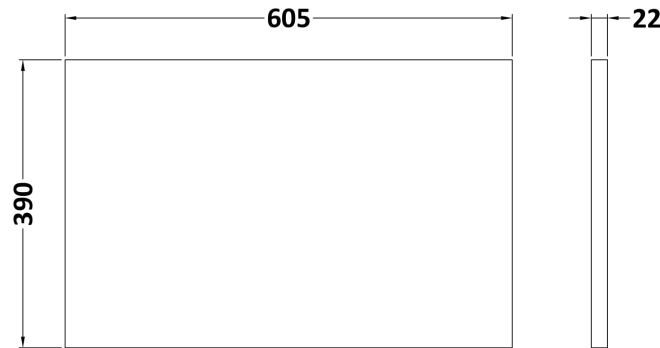

### Packaging Details

Barcode: 5056678455777

**Sales Code:** LCM600

**Description:** Laminate Worktop 605X390x22mm

**Product Dimensions**

Height (mm):	22
Width (mm):	605
Depth (mm):	390
Nett Weight (kg):	2

**Packaging Dimensions**

Height (mm):	25
Width (mm):	610
Depth (mm):	455
Gross Weight (kg):	2

**Packaging Data**

Box Colour:	Brown Cardboard Box
Box Qty:	1
Label Size:	100 x 50
Label Colour:	White Label
Label Qty:	1

### Product Dimensions

Height (mm):	359
Width (mm):	600
Depth (mm):	383
Nett Weight (kg):	13

### Packaging Dimensions

Height (mm):	380
Width (mm):	620
Depth (mm):	405
Gross Weight (kg):	13.5