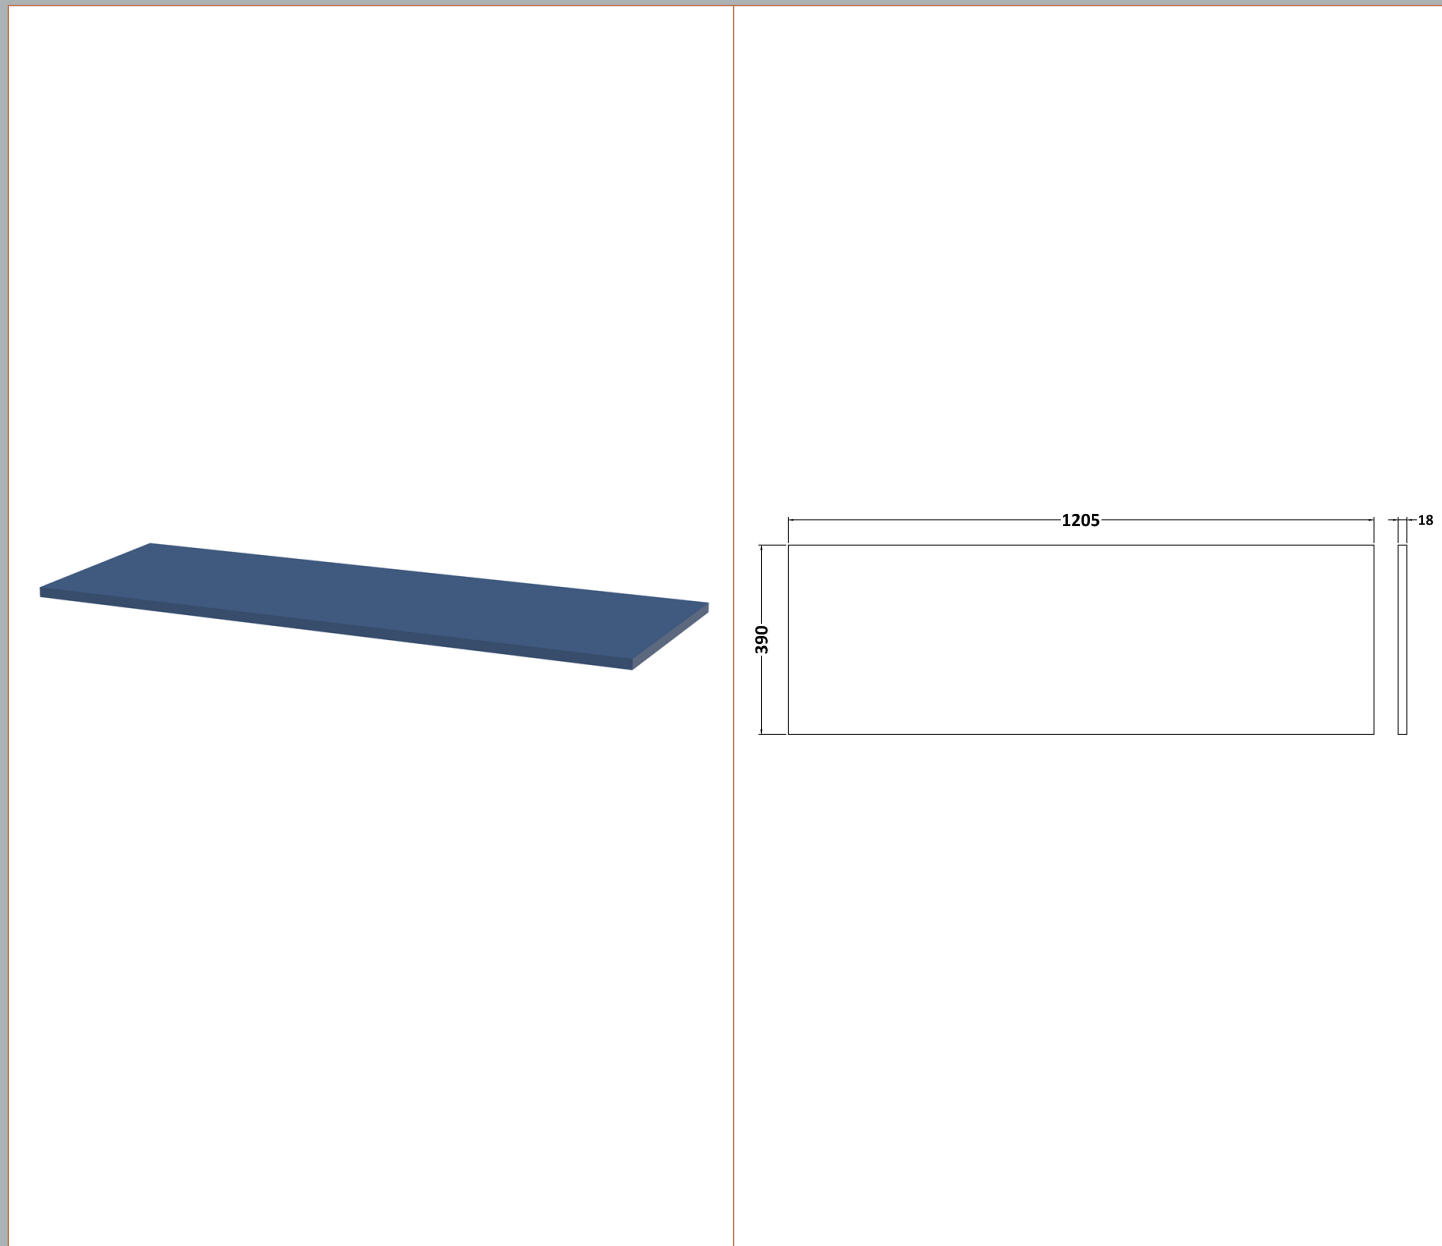

Outer Box Dimensions (If Applicable)

Height (mm):	
Width (mm):	
Depth (mm):	
Gross Weight (kg):	
Barcode:	5056462655468

Product Details

Country of Origin:	China
Fitting Instruction:	No
CE & UKCA:	
FSC Certified Materials:	Yes
Colour:	Satin Blue
Construction Method:	Cam & Wood Dowel
Construction Type:	Rigid
Cabinet Finish:	MFC Painted Gloss
Fascia Finish:	Mdf Painted Gloss
Cabinet Thickness (mm):	16
Fascia Thickness (mm):	18
Drawer Included:	Yes
Drawer Type:	80mm High Metal S/C Inc Galler
No of Shelves:	0
Hinge Type:	Not Applicable
Hinge Included:	No
Adjustable Legs:	No, Not Required
Fixings Included:	Yes
Handle Style:	Modern
Waste Shroud:	Yes
Handle Included:	Yes, Supplied
Handle Type:	Bar

Sales Code: MWT320

Description: 1200 Worktop (1205X390x18mm)

Product Dimensions	
Height (mm):	18
Width (mm):	1205
Depth (mm):	390
Nett Weight (kg):	5
Packaging Dimensions	
Height (mm):	25
Width (mm):	1225
Depth (mm):	410
Gross Weight (kg):	5
Packaging Data	
Box Colour:	Brown Cardboard Box - Printed
Box Qty:	1
Label Size:	100 x 50
Label Colour:	Not Applicable
Label Qty:	0
Outer Box Dimensions (If Applicable)	
Height (mm):	
Width (mm):	
Depth (mm):	
Gross Weight (kg):	
Barcode:	5056462654980
Product Details	
Country of Origin:	China
Fitting Instruction:	No
CE & UKCA:	N/A
FSC Certified Materials:	Yes
Colour:	Satin Blue
Construction Method:	Not Applicable
Construction Type:	Not Applicable
Cabinet Finish:	Not Applicable
Fascia Finish:	MFC Painted Gloss
Cabinet Thickness (mm):	
Fascia Thickness (mm):	18
Drawer Included:	Not Applicable
Drawer Type:	Not Applicable
No of Shelves:	Not Applicable
Hinge Type:	Not Applicable
Hinge Included:	Not Applicable
Adjustable Legs:	Not Applicable
Fixings Included:	Yes
Handle Style:	Not Applicable
Waste Shroud:	Not Applicable
Handle Included:	Not Applicable
Handle Type:	Not Applicable