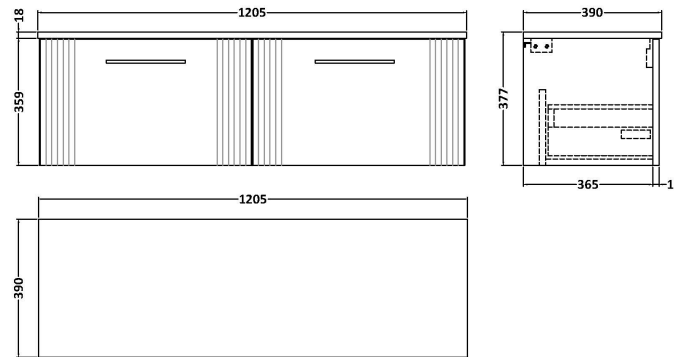

Sales Code: DPF394W2

Description: 1200 W/H 2-Drawer Vanity & Worktop

Packaging Details

Barcode: 5056462676845

Sales Code: FLT394

Description: 600 W/H Single Drawer Unit

Product Dimensions

Height (mm):	359
Width (mm):	600
Depth (mm):	383
Nett Weight (kg):	13

Packaging Dimensions

Height (mm):	380
Width (mm):	620
Depth (mm):	405
Gross Weight (kg):	13.5

Packaging Data

Box Colour:	Brown Cardboard Box - Printed
Box Qty:	0
Label Size:	0 x 0
Label Colour:	Not Applicable
Label Qty:	0

Sales Code: MWT320

Description: 1200 Worktop (1205X390x18mm)

Product Dimensions	
Height (mm):	18
Width (mm):	1205
Depth (mm):	390
Nett Weight (kg):	5
Packaging Dimensions	
Height (mm):	25
Width (mm):	1225
Depth (mm):	410
Gross Weight (kg):	5
Packaging Data	
Box Colour:	Brown Cardboard Box - Printed
Box Qty:	1
Label Size:	100 x 50
Label Colour:	Not Applicable
Label Qty:	0
Outer Box Dimensions (If Applicable)	
Height (mm):	
Width (mm):	
Depth (mm):	
Gross Weight (kg):	
Barcode:	5056462654980
Product Details	
Country of Origin:	China
Fitting Instruction:	No
CE & UKCA:	N/A
FSC Certified Materials:	Yes
Colour:	Satin Blue
Construction Method:	Not Applicable
Construction Type:	Not Applicable
Cabinet Finish:	Not Applicable
Fascia Finish:	MFC Painted Gloss
Cabinet Thickness (mm):	
Fascia Thickness (mm):	18
Drawer Included:	Not Applicable
Drawer Type:	Not Applicable
No of Shelves:	Not Applicable
Hinge Type:	Not Applicable
Hinge Included:	Not Applicable
Adjustable Legs:	Not Applicable
Fixings Included:	Yes
Handle Style:	Not Applicable
Waste Shroud:	Not Applicable
Handle Included:	Not Applicable
Handle Type:	Not Applicable