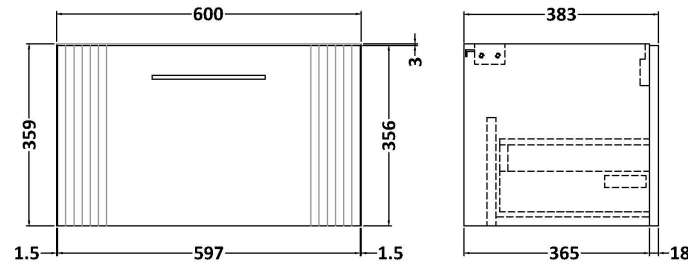

Sales Code: DPF394W2

Description: 1200 W/H 2-Drawer Vanity & Worktop

Packaging Details

Barcode: 5056462676845

Sales Code: FLT394

Description: 600 W/H Single Drawer Unit

Product Dimensions

Height (mm):	359
Width (mm):	600
Depth (mm):	383
Nett Weight (kg):	13

Packaging Dimensions

Height (mm):	380
Width (mm):	620
Depth (mm):	405
Gross Weight (kg):	13.5

Packaging Data

Box Colour:	Brown Cardboard Box - Printed
Box Qty:	0
Label Size:	0 x 0
Label Colour:	Not Applicable
Label Qty:	0

Sales Code: MWT320

Description: 1200 Worktop (1205X390x18mm)

Product Dimensions	
Height (mm):	18
Width (mm):	1205
Depth (mm):	390
Nett Weight (kg):	5
Packaging Dimensions	
Height (mm):	25
Width (mm):	1225
Depth (mm):	410
Gross Weight (kg):	5
Packaging Data	
Box Colour:	Brown Cardboard Box - Printed
Box Qty:	1
Label Size:	100 x 50
Label Colour:	Not Applicable
Label Qty:	0
Outer Box Dimensions (If Applicable)	
Height (mm):	
Width (mm):	
Depth (mm):	
Gross Weight (kg):	
Barcode:	5056462654980
Product Details	
Country of Origin:	China
Fitting Instruction:	No
CE & UKCA:	N/A
FSC Certified Materials:	Yes
Colour:	Satin Blue
Construction Method:	Not Applicable
Construction Type:	Not Applicable
Cabinet Finish:	Not Applicable
Fascia Finish:	MFC Painted Gloss
Cabinet Thickness (mm):	
Fascia Thickness (mm):	18
Drawer Included:	Not Applicable
Drawer Type:	Not Applicable
No of Shelves:	Not Applicable
Hinge Type:	Not Applicable
Hinge Included:	Not Applicable
Adjustable Legs:	Not Applicable
Fixings Included:	Yes
Handle Style:	Not Applicable
Waste Shroud:	Not Applicable
Handle Included:	Not Applicable
Handle Type:	Not Applicable