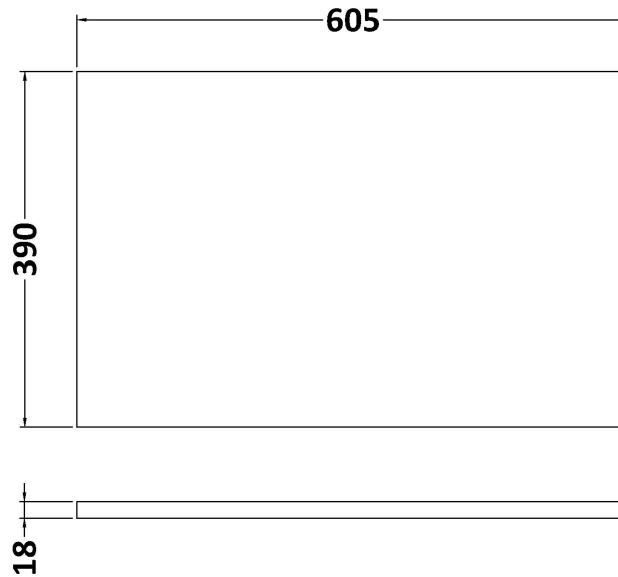

Packaging Dimensions

Height (mm):	380
Width (mm):	620
Depth (mm):	405
Gross Weight (kg):	13.5

Packaging Data

Box Colour:	Brown Cardboard Box - Printed
Box Qty:	0
Label Size:	0 x 0
Label Colour:	Not Applicable
Label Qty:	0

Outer Box Dimensions (If Applicable)

Height (mm):	
Width (mm):	
Depth (mm):	
Gross Weight (kg):	
Barcode:	5056462655468

Product Details

Country of Origin:	China
Fitting Instruction:	No
CE & UKCA:	
FSC Certified Materials:	Yes
Colour:	Satin Blue
Construction Method:	Cam & Wood Dowel
Construction Type:	Rigid
Cabinet Finish:	MFC Painted Gloss
Fascia Finish:	Mdf Painted Gloss
Cabinet Thickness (mm):	16
Fascia Thickness (mm):	18
Drawer Included:	Yes
Drawer Type:	80mm High Metal S/C Inc Galler
No of Shelves:	0
Hinge Type:	Not Applicable
Hinge Included:	No
Adjustable Legs:	No, Not Required
Fixings Included:	Yes
Handle Style:	Modern
Waste Shroud:	Yes
Handle Included:	Yes, Supplied
Handle Type:	Bar

Sales Code: MWT360

Description: 600 Worktop (605X390x18mm)

Product Dimensions

Height (mm):	18
Width (mm):	605
Depth (mm):	390
Nett Weight (kg):	2.5

Packaging Dimensions

Height (mm):	25
Width (mm):	625
Depth (mm):	410
Gross Weight (kg):	2.5

Packaging Data

Box Colour:	Brown Cardboard Box - Printed
Box Qty:	1
Label Size:	100 x 50
Label Colour:	Not Applicable
Label Qty:	0

Outer Box Dimensions (If Applicable)

Height (mm):	
Width (mm):	
Depth (mm):	
Gross Weight (kg):	
Barcode:	5056211899754