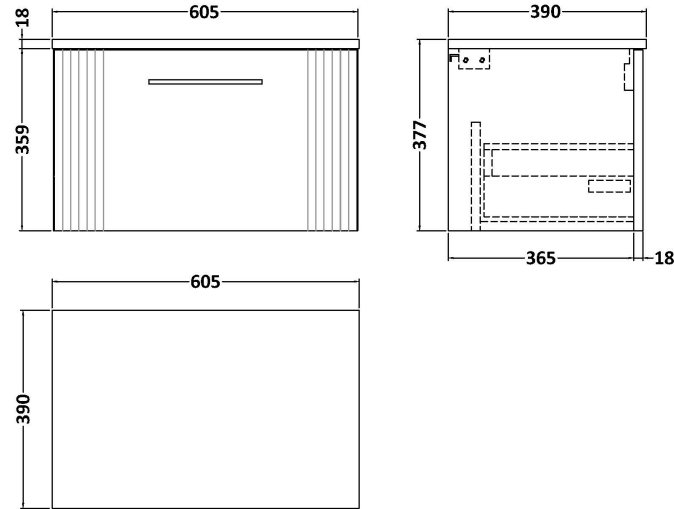

Sales Code: DPF394W

Description: 600 W/H Single Drawer Vanity & Worktop

Packaging Details

Barcode: 5056462675534

Sales Code: FLT394

Description: 600 W/H Single Drawer Unit

Product Dimensions

Height (mm):	359
Width (mm):	600
Depth (mm):	383
Nett Weight (kg):	13

Packaging Dimensions

Height (mm):	380
Width (mm):	620
Depth (mm):	405
Gross Weight (kg):	13.5

Packaging Data

Box Colour:	Brown Cardboard Box - Printed
Box Qty:	0
Label Size:	0 x 0
Label Colour:	Not Applicable
Label Qty:	0

Outer Box Dimensions (If Applicable)

Height (mm):	
Width (mm):	
Depth (mm):	
Gross Weight (kg):	
Barcode:	5056462655468

Product Details

Country of Origin:	China
Fitting Instruction:	No
CE & UKCA:	
FSC Certified Materials:	Yes
Colour:	Satin Blue
Construction Method:	Cam & Wood Dowel
Construction Type:	Rigid
Cabinet Finish:	MFC Painted Gloss
Fascia Finish:	Mdf Painted Gloss
Cabinet Thickness (mm):	16
Fascia Thickness (mm):	18
Drawer Included:	Yes
Drawer Type:	80mm High Metal S/C Inc Galler
No of Shelves:	0
Hinge Type:	Not Applicable
Hinge Included:	No
Adjustable Legs:	No, Not Required
Fixings Included:	Yes
Handle Style:	Modern
Waste Shroud:	Yes
Handle Included:	Yes, Supplied
Handle Type:	Bar

Sales Code: MWT360

Description: 600 Worktop (605X390x18mm)

Product Dimensions

Height (mm):	18
Width (mm):	605
Depth (mm):	390
Nett Weight (kg):	2.5

Packaging Dimensions

Height (mm):	25
Width (mm):	625
Depth (mm):	410
Gross Weight (kg):	2.5