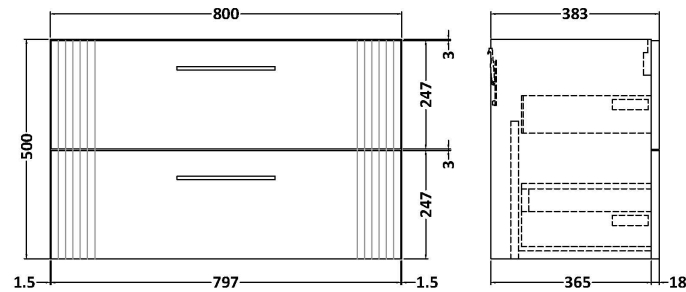

Sales Code: DPF395A

Description: 800 W/H 2-Drawer Vanity & Basin 1

Packaging Details

Barcode: 5056462676555

Sales Code: FLT395

Description: 800 W/H 2-Drawer Unit

Product Dimensions

Height (mm):	500
Width (mm):	800
Depth (mm):	383
Nett Weight (kg):	24.5

Packaging Dimensions

Height (mm):	520
Width (mm):	820
Depth (mm):	405
Gross Weight (kg):	25

Packaging Data

Box Colour:	Brown Cardboard Box - Printed
Box Qty:	0
Label Size:	0 x 0
Label Colour:	Not Applicable
Label Qty:	0

Outer Box Dimensions (If Applicable)

Height (mm):	
Width (mm):	
Depth (mm):	
Gross Weight (kg):	
Barcode:	5056462655581

Product Details

Country of Origin:	China
Fitting Instruction:	No
CE & UKCA:	
FSC Certified Materials:	Yes
Colour:	Satin Blue
Construction Method:	Cam & Wood Dowel
Construction Type:	Rigid
Cabinet Finish:	MFC Painted Gloss
Fascia Finish:	Mdf Painted Gloss
Cabinet Thickness (mm):	16
Fascia Thickness (mm):	18
Drawer Included:	Yes
Drawer Type:	80mm High Metal Softclose
No of Shelves:	0
Hinge Type:	Not Applicable
Hinge Included:	No
Adjustable Legs:	No, Not Required
Fixings Included:	Yes
Handle Style:	Modern
Waste Shroud:	Yes
Handle Included:	Yes, Supplied
Handle Type:	Bar

Sales Code: NVM015

Description: 800 Mid Edged Basin 1 Th

Product Dimensions

Height (mm):	180
Width (mm):	810
Depth (mm):	390
Nett Weight (kg):	15

Packaging Dimensions

Height (mm):	210
Width (mm):	410
Depth (mm):	830
Gross Weight (kg):	15