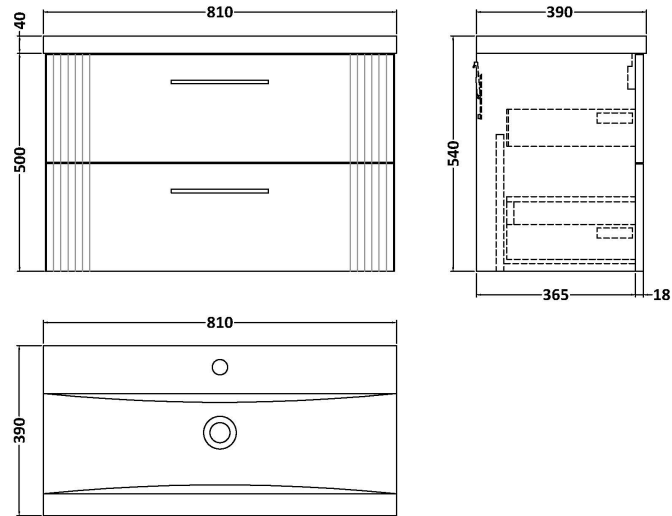

Sales Code: DPF395A

Description: 800 W/H 2-Drawer Vanity & Basin 1

Packaging Details

Barcode: 5056462676555

Sales Code: FLT395

Description: 800 W/H 2-Drawer Unit

Product Dimensions

Height (mm):	500
Width (mm):	800
Depth (mm):	383
Nett Weight (kg):	24.5

Packaging Dimensions

Height (mm):	520
Width (mm):	820
Depth (mm):	405
Gross Weight (kg):	25

Packaging Data

Box Colour:	Brown Cardboard Box - Printed
Box Qty:	0
Label Size:	0 x 0
Label Colour:	Not Applicable
Label Qty:	0

Outer Box Dimensions (If Applicable)

Height (mm):	
Width (mm):	
Depth (mm):	
Gross Weight (kg):	
Barcode:	5056462655581

Product Details

Country of Origin:	China
Fitting Instruction:	No
CE & UKCA:	
FSC Certified Materials:	Yes
Colour:	Satin Blue
Construction Method:	Cam & Wood Dowel
Construction Type:	Rigid
Cabinet Finish:	MFC Painted Gloss
Fascia Finish:	Mdf Painted Gloss
Cabinet Thickness (mm):	16
Fascia Thickness (mm):	18
Drawer Included:	Yes
Drawer Type:	80mm High Metal Softclose
No of Shelves:	0
Hinge Type:	Not Applicable
Hinge Included:	No
Adjustable Legs:	No, Not Required
Fixings Included:	Yes
Handle Style:	Modern
Waste Shroud:	Yes
Handle Included:	Yes, Supplied
Handle Type:	Bar

Sales Code: NVM015

Description: 800 Mid Edged Basin 1 Th

Product Dimensions

Height (mm):	180
Width (mm):	810
Depth (mm):	390
Nett Weight (kg):	15

Packaging Dimensions

Height (mm):	210
Width (mm):	410
Depth (mm):	830
Gross Weight (kg):	15