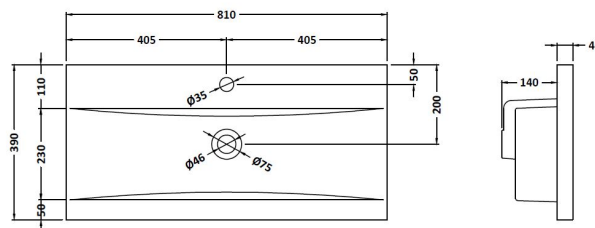

Packaging Dimensions

Height (mm):	520
Width (mm):	820
Depth (mm):	405
Gross Weight (kg):	25

Packaging Data

Box Colour:	Brown Cardboard Box - Printed
Box Qty:	0
Label Size:	0 x 0
Label Colour:	Not Applicable
Label Qty:	0

Outer Box Dimensions (If Applicable)

Height (mm):	
Width (mm):	
Depth (mm):	
Gross Weight (kg):	
Barcode:	5056462655581

Product Details

Country of Origin:	China
Fitting Instruction:	No
CE & UKCA:	
FSC Certified Materials:	Yes
Colour:	Satin Blue
Construction Method:	Cam & Wood Dowel
Construction Type:	Rigid
Cabinet Finish:	MFC Painted Gloss
Fascia Finish:	Mdf Painted Gloss
Cabinet Thickness (mm):	16
Fascia Thickness (mm):	18
Drawer Included:	Yes
Drawer Type:	80mm High Metal Softclose
No of Shelves:	0
Hinge Type:	Not Applicable
Hinge Included:	No
Adjustable Legs:	No, Not Required
Fixings Included:	Yes
Handle Style:	Modern
Waste Shroud:	Yes
Handle Included:	Yes, Supplied
Handle Type:	Bar

Sales Code: NVM015

Description: 800 Mid Edged Basin 1 Th

Product Dimensions

Height (mm):	180
Width (mm):	810
Depth (mm):	390
Nett Weight (kg):	15

Packaging Dimensions

Height (mm):	210
Width (mm):	410
Depth (mm):	830
Gross Weight (kg):	15

Packaging Data

Box Colour:	Brown Cardboard Box
Box Qty:	1
Label Size:	100 x 50
Label Colour:	White Label
Label Qty:	2

Outer Box Dimensions (If Applicable)

Height (mm):	
Width (mm):	
Depth (mm):	
Gross Weight (kg):	
Barcode:	5055369043422