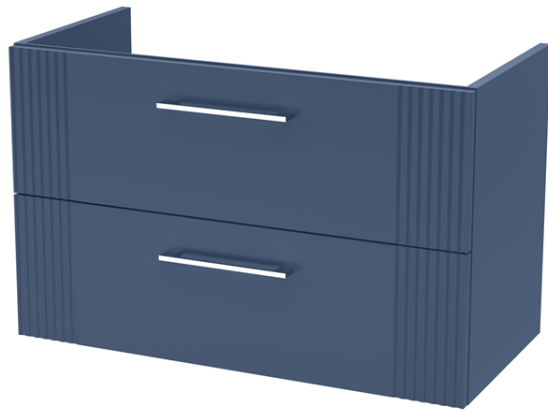

Sales Code: DPF395A

Description: 800 W/H 2-Drawer Vanity & Basin 1

Packaging Details

Barcode: 5056462676555

Sales Code: FLT395

Description: 800 W/H 2-Drawer Unit

Product Dimensions

Height (mm):	500
Width (mm):	800
Depth (mm):	383
Nett Weight (kg):	24.5

Packaging Dimensions

Height (mm):	520
Width (mm):	820
Depth (mm):	405
Gross Weight (kg):	25

Packaging Data

Box Colour:	Brown Cardboard Box - Printed
Box Qty:	0
Label Size:	0 x 0
Label Colour:	Not Applicable
Label Qty:	0

Outer Box Dimensions (If Applicable)

Height (mm):	
Width (mm):	
Depth (mm):	
Gross Weight (kg):	
Barcode:	5056462655581

Product Details

Country of Origin:	China
Fitting Instruction:	No
CE & UKCA:	
FSC Certified Materials:	Yes
Colour:	Satin Blue
Construction Method:	Cam & Wood Dowel
Construction Type:	Rigid
Cabinet Finish:	MFC Painted Gloss
Fascia Finish:	Mdf Painted Gloss
Cabinet Thickness (mm):	16
Fascia Thickness (mm):	18
Drawer Included:	Yes
Drawer Type:	80mm High Metal Softclose
No of Shelves:	0
Hinge Type:	Not Applicable
Hinge Included:	No
Adjustable Legs:	No, Not Required
Fixings Included:	Yes
Handle Style:	Modern
Waste Shroud:	Yes
Handle Included:	Yes, Supplied
Handle Type:	Bar

Sales Code: NVM015

Description: 800 Mid Edged Basin 1 Th

Product Dimensions

Height (mm):	180
Width (mm):	810
Depth (mm):	390
Nett Weight (kg):	15

Packaging Dimensions

Height (mm):	210
Width (mm):	410
Depth (mm):	830
Gross Weight (kg):	15