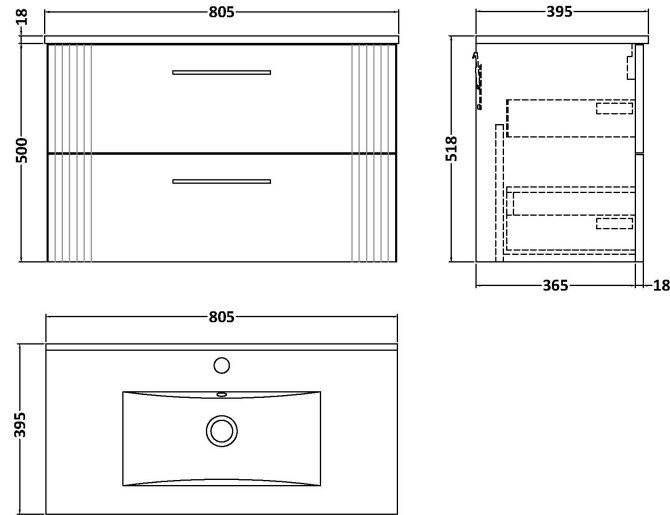

Sales Code: DPF395B

Description: 800 W/H 2-Drawer Vanity & Basin 2

Packaging Details

Barcode: 5056462676562

Sales Code: FLT395

Description: 800 W/H 2-Drawer Unit

Product Dimensions

Height (mm):	500
Width (mm):	800
Depth (mm):	383
Nett Weight (kg):	24.5

Packaging Dimensions

Height (mm):	520
Width (mm):	820
Depth (mm):	405
Gross Weight (kg):	25

Packaging Data

Box Colour:	Brown Cardboard Box - Printed
Box Qty:	0
Label Size:	0 x 0
Label Colour:	Not Applicable
Label Qty:	0

Outer Box Dimensions (If Applicable)

Height (mm):	
Width (mm):	
Depth (mm):	
Gross Weight (kg):	
Barcode:	5056462655581

Product Details

Country of Origin:	China
Fitting Instruction:	No
CE & UKCA:	
FSC Certified Materials:	Yes
Colour:	Satin Blue
Construction Method:	Cam & Wood Dowel
Construction Type:	Rigid
Cabinet Finish:	MFC Painted Gloss
Fascia Finish:	Mdf Painted Gloss
Cabinet Thickness (mm):	16
Fascia Thickness (mm):	18
Drawer Included:	Yes
Drawer Type:	80mm High Metal Softclose
No of Shelves:	0
Hinge Type:	Not Applicable
Hinge Included:	No
Adjustable Legs:	No, Not Required
Fixings Included:	Yes
Handle Style:	Modern
Waste Shroud:	Yes
Handle Included:	Yes, Supplied
Handle Type:	Bar

Sales Code: NVM005

Description: Minimalist Basin 800mm

Product Dimensions

Height (mm):	170
Width (mm):	800
Depth (mm):	390
Nett Weight (kg):	16.9

Packaging Dimensions

Height (mm):	400
Width (mm):	820
Depth (mm):	200
Gross Weight (kg):	16.9