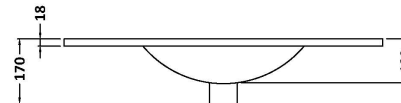

Packaging Dimensions

Height (mm):	520
Width (mm):	820
Depth (mm):	405
Gross Weight (kg):	25

Packaging Data

Box Colour:	Brown Cardboard Box - Printed
Box Qty:	0
Label Size:	0 x 0
Label Colour:	Not Applicable
Label Qty:	0

Outer Box Dimensions (If Applicable)

Height (mm):	
Width (mm):	
Depth (mm):	
Gross Weight (kg):	
Barcode:	5056462655581

Product Details

Country of Origin:	China
Fitting Instruction:	No
CE & UKCA:	
FSC Certified Materials:	Yes
Colour:	Satin Blue
Construction Method:	Cam & Wood Dowel
Construction Type:	Rigid
Cabinet Finish:	MFC Painted Gloss
Fascia Finish:	Mdf Painted Gloss
Cabinet Thickness (mm):	16
Fascia Thickness (mm):	18
Drawer Included:	Yes
Drawer Type:	80mm High Metal Softclose
No of Shelves:	0
Hinge Type:	Not Applicable
Hinge Included:	No
Adjustable Legs:	No, Not Required
Fixings Included:	Yes
Handle Style:	Modern
Waste Shroud:	Yes
Handle Included:	Yes, Supplied
Handle Type:	Bar

Sales Code: NVM005

Description: Minimalist Basin 800mm

Product Dimensions

Height (mm):	170
Width (mm):	800
Depth (mm):	390
Nett Weight (kg):	16.9

Packaging Dimensions

Height (mm):	400
Width (mm):	820
Depth (mm):	200
Gross Weight (kg):	16.9

Packaging Data

Box Colour:	Brown Cardboard Box - Printed
Box Qty:	1
Label Size:	100 x 50
Label Colour:	White Label
Label Qty:	2

Outer Box Dimensions (If Applicable)

Height (mm):	
Width (mm):	
Depth (mm):	
Gross Weight (kg):	
Barcode:	5055146194675