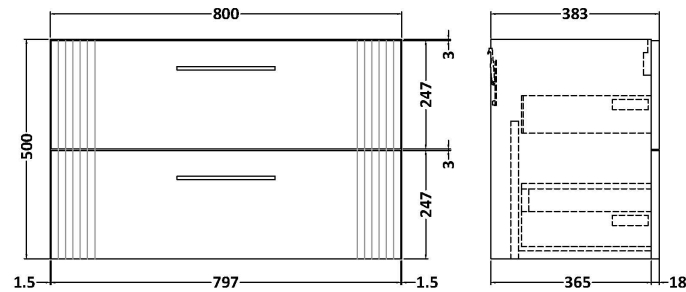

Sales Code: DPF395B

Description: 800 W/H 2-Drawer Vanity & Basin 2

Packaging Details

Barcode: 5056462676562

Sales Code: FLT395

Description: 800 W/H 2-Drawer Unit

Product Dimensions

Height (mm):	500
Width (mm):	800
Depth (mm):	383
Nett Weight (kg):	24.5

Packaging Dimensions

Height (mm):	520
Width (mm):	820
Depth (mm):	405
Gross Weight (kg):	25

Packaging Data

Box Colour:	Brown Cardboard Box - Printed
Box Qty:	0
Label Size:	0 x 0
Label Colour:	Not Applicable
Label Qty:	0

Outer Box Dimensions (If Applicable)

Height (mm):	
Width (mm):	
Depth (mm):	
Gross Weight (kg):	
Barcode:	5056462655581

Product Details

Country of Origin:	China
Fitting Instruction:	No
CE & UKCA:	
FSC Certified Materials:	Yes
Colour:	Satin Blue
Construction Method:	Cam & Wood Dowel
Construction Type:	Rigid
Cabinet Finish:	MFC Painted Gloss
Fascia Finish:	Mdf Painted Gloss
Cabinet Thickness (mm):	16
Fascia Thickness (mm):	18
Drawer Included:	Yes
Drawer Type:	80mm High Metal Softclose
No of Shelves:	0
Hinge Type:	Not Applicable
Hinge Included:	No
Adjustable Legs:	No, Not Required
Fixings Included:	Yes
Handle Style:	Modern
Waste Shroud:	Yes
Handle Included:	Yes, Supplied
Handle Type:	Bar

Sales Code: NVM005

Description: Minimalist Basin 800mm

Product Dimensions

Height (mm):	170
Width (mm):	800
Depth (mm):	390
Nett Weight (kg):	16.9

Packaging Dimensions

Height (mm):	400
Width (mm):	820
Depth (mm):	200
Gross Weight (kg):	16.9