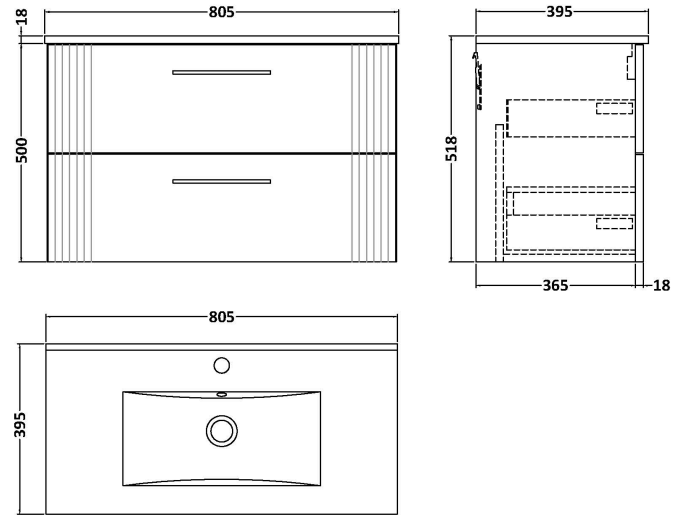

Sales Code: DPF395B

Description: 800 W/H 2-Drawer Vanity & Basin 2

Packaging Details

Barcode: 5056462676562

Sales Code: FLT395

Description: 800 W/H 2-Drawer Unit

Product Dimensions

Height (mm):	500
Width (mm):	800
Depth (mm):	383
Nett Weight (kg):	24.5

Packaging Dimensions

Height (mm):	520
Width (mm):	820
Depth (mm):	405
Gross Weight (kg):	25

Packaging Data

Box Colour:	Brown Cardboard Box - Printed
Box Qty:	0
Label Size:	0 x 0
Label Colour:	Not Applicable
Label Qty:	0

Outer Box Dimensions (If Applicable)

Height (mm):	
Width (mm):	
Depth (mm):	
Gross Weight (kg):	
Barcode:	5056462655581

Product Details

Country of Origin:	China
Fitting Instruction:	No
CE & UKCA:	
FSC Certified Materials:	Yes
Colour:	Satin Blue
Construction Method:	Cam & Wood Dowel
Construction Type:	Rigid
Cabinet Finish:	MFC Painted Gloss
Fascia Finish:	Mdf Painted Gloss
Cabinet Thickness (mm):	16
Fascia Thickness (mm):	18
Drawer Included:	Yes
Drawer Type:	80mm High Metal Softclose
No of Shelves:	0
Hinge Type:	Not Applicable
Hinge Included:	No
Adjustable Legs:	No, Not Required
Fixings Included:	Yes
Handle Style:	Modern
Waste Shroud:	Yes
Handle Included:	Yes, Supplied
Handle Type:	Bar

Sales Code: NVM005

Description: Minimalist Basin 800mm

Product Dimensions

Height (mm):	170
Width (mm):	800
Depth (mm):	390
Nett Weight (kg):	16.9

Packaging Dimensions

Height (mm):	400
Width (mm):	820
Depth (mm):	200
Gross Weight (kg):	16.9