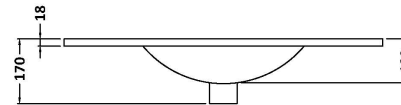

Packaging Dimensions

Height (mm):	520
Width (mm):	820
Depth (mm):	405
Gross Weight (kg):	25

Packaging Data

Box Colour:	Brown Cardboard Box - Printed
Box Qty:	0
Label Size:	0 x 0
Label Colour:	Not Applicable
Label Qty:	0

Outer Box Dimensions (If Applicable)

Height (mm):	
Width (mm):	
Depth (mm):	
Gross Weight (kg):	
Barcode:	5056462655581

Product Details

Country of Origin:	China
Fitting Instruction:	No
CE & UKCA:	
FSC Certified Materials:	Yes
Colour:	Satin Blue
Construction Method:	Cam & Wood Dowel
Construction Type:	Rigid
Cabinet Finish:	MFC Painted Gloss
Fascia Finish:	Mdf Painted Gloss
Cabinet Thickness (mm):	16
Fascia Thickness (mm):	18
Drawer Included:	Yes
Drawer Type:	80mm High Metal Softclose
No of Shelves:	0
Hinge Type:	Not Applicable
Hinge Included:	No
Adjustable Legs:	No, Not Required
Fixings Included:	Yes
Handle Style:	Modern
Waste Shroud:	Yes
Handle Included:	Yes, Supplied
Handle Type:	Bar

Sales Code: NVM005

Description: Minimalist Basin 800mm

Product Dimensions

Height (mm):	170
Width (mm):	800
Depth (mm):	390
Nett Weight (kg):	16.9

Packaging Dimensions

Height (mm):	400
Width (mm):	820
Depth (mm):	200
Gross Weight (kg):	16.9

Packaging Data

Box Colour:	Brown Cardboard Box - Printed
Box Qty:	1
Label Size:	100 x 50
Label Colour:	White Label
Label Qty:	2

Outer Box Dimensions (If Applicable)

Height (mm):	
Width (mm):	
Depth (mm):	
Gross Weight (kg):	
Barcode:	5055146194675