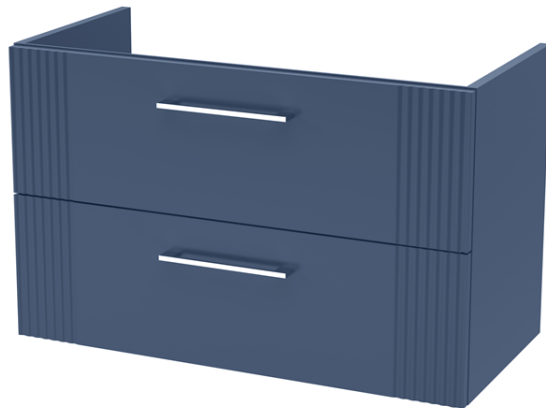

Sales Code: DPF395B

Description: 800 W/H 2-Drawer Vanity & Basin 2

Packaging Details

Barcode: 5056462676562

Sales Code: FLT395

Description: 800 W/H 2-Drawer Unit

Product Dimensions

Height (mm):	500
Width (mm):	800
Depth (mm):	383
Nett Weight (kg):	24.5

Packaging Dimensions

Height (mm):	520
Width (mm):	820
Depth (mm):	405
Gross Weight (kg):	25

Packaging Data

Box Colour:	Brown Cardboard Box - Printed
Box Qty:	0
Label Size:	0 x 0
Label Colour:	Not Applicable
Label Qty:	0

Outer Box Dimensions (If Applicable)

Height (mm):	
Width (mm):	
Depth (mm):	
Gross Weight (kg):	
Barcode:	5056462655581

Product Details

Country of Origin:	China
Fitting Instruction:	No
CE & UKCA:	
FSC Certified Materials:	Yes
Colour:	Satin Blue
Construction Method:	Cam & Wood Dowel
Construction Type:	Rigid
Cabinet Finish:	MFC Painted Gloss
Fascia Finish:	Mdf Painted Gloss
Cabinet Thickness (mm):	16
Fascia Thickness (mm):	18
Drawer Included:	Yes
Drawer Type:	80mm High Metal Softclose
No of Shelves:	0
Hinge Type:	Not Applicable
Hinge Included:	No
Adjustable Legs:	No, Not Required
Fixings Included:	Yes
Handle Style:	Modern
Waste Shroud:	Yes
Handle Included:	Yes, Supplied
Handle Type:	Bar

Sales Code: NVM005

Description: Minimalist Basin 800mm

Product Dimensions

Height (mm):	170
Width (mm):	800
Depth (mm):	390
Nett Weight (kg):	16.9

Packaging Dimensions

Height (mm):	400
Width (mm):	820
Depth (mm):	200
Gross Weight (kg):	16.9