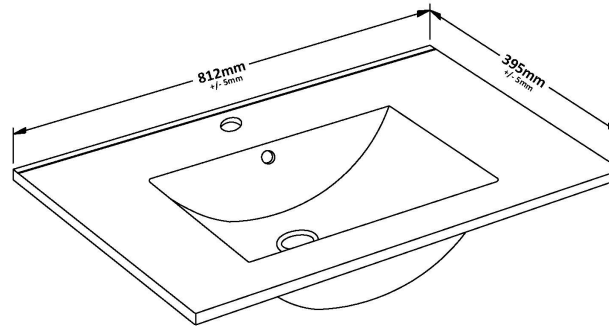

Packaging Dimensions

Height (mm):	520
Width (mm):	820
Depth (mm):	405
Gross Weight (kg):	25

Packaging Data

Box Colour:	Brown Cardboard Box - Printed
Box Qty:	0
Label Size:	0 x 0
Label Colour:	Not Applicable
Label Qty:	0

Outer Box Dimensions (If Applicable)

Height (mm):	
Width (mm):	
Depth (mm):	
Gross Weight (kg):	
Barcode:	5056462655581

Product Details

Country of Origin:	China
Fitting Instruction:	No
CE & UKCA:	
FSC Certified Materials:	Yes
Colour:	Satin Blue
Construction Method:	Cam & Wood Dowel
Construction Type:	Rigid
Cabinet Finish:	MFC Painted Gloss
Fascia Finish:	Mdf Painted Gloss
Cabinet Thickness (mm):	16
Fascia Thickness (mm):	18
Drawer Included:	Yes
Drawer Type:	80mm High Metal Softclose
No of Shelves:	0
Hinge Type:	Not Applicable
Hinge Included:	No
Adjustable Legs:	No, Not Required
Fixings Included:	Yes
Handle Style:	Modern
Waste Shroud:	Yes
Handle Included:	Yes, Supplied
Handle Type:	Bar

Sales Code: NVM005

Description: Minimalist Basin 800mm

Product Dimensions

Height (mm):	170
Width (mm):	800
Depth (mm):	390
Nett Weight (kg):	16.9

Packaging Dimensions

Height (mm):	400
Width (mm):	820
Depth (mm):	200
Gross Weight (kg):	16.9

Packaging Data

Box Colour:	Brown Cardboard Box - Printed
Box Qty:	1
Label Size:	100 x 50
Label Colour:	White Label
Label Qty:	2

Outer Box Dimensions (If Applicable)

Height (mm):	
Width (mm):	
Depth (mm):	
Gross Weight (kg):	
Barcode:	5055146194675