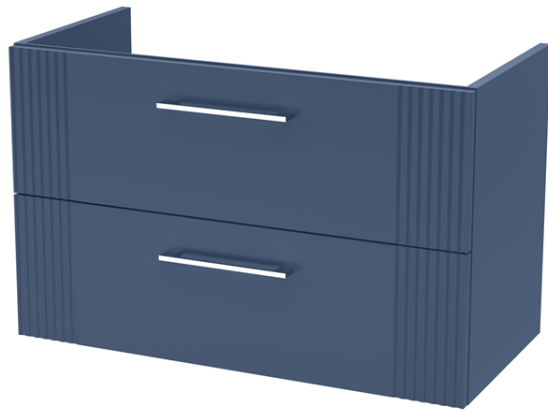

Sales Code: DPF395B

Description: 800 W/H 2-Drawer Vanity & Basin 2

Packaging Details

Barcode: 5056462676562

Sales Code: FLT395

Description: 800 W/H 2-Drawer Unit

Product Dimensions

Height (mm):	500
Width (mm):	800
Depth (mm):	383
Nett Weight (kg):	24.5

Packaging Dimensions

Height (mm):	520
Width (mm):	820
Depth (mm):	405
Gross Weight (kg):	25

Packaging Data

Box Colour:	Brown Cardboard Box - Printed
Box Qty:	0
Label Size:	0 x 0
Label Colour:	Not Applicable
Label Qty:	0

Outer Box Dimensions (If Applicable)

Height (mm):	
Width (mm):	
Depth (mm):	
Gross Weight (kg):	
Barcode:	5056462655581

Product Details

Country of Origin:	China
Fitting Instruction:	No
CE & UKCA:	
FSC Certified Materials:	Yes
Colour:	Satin Blue
Construction Method:	Cam & Wood Dowel
Construction Type:	Rigid
Cabinet Finish:	MFC Painted Gloss
Fascia Finish:	Mdf Painted Gloss
Cabinet Thickness (mm):	16
Fascia Thickness (mm):	18
Drawer Included:	Yes
Drawer Type:	80mm High Metal Softclose
No of Shelves:	0
Hinge Type:	Not Applicable
Hinge Included:	No
Adjustable Legs:	No, Not Required
Fixings Included:	Yes
Handle Style:	Modern
Waste Shroud:	Yes
Handle Included:	Yes, Supplied
Handle Type:	Bar

Sales Code: NVM005

Description: Minimalist Basin 800mm

Product Dimensions

Height (mm):	170
Width (mm):	800
Depth (mm):	390
Nett Weight (kg):	16.9

Packaging Dimensions

Height (mm):	400
Width (mm):	820
Depth (mm):	200
Gross Weight (kg):	16.9