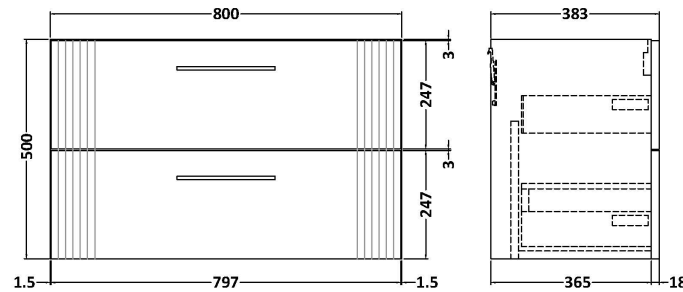

Sales Code: DPF395B

Description: 800 W/H 2-Drawer Vanity & Basin 2

Packaging Details

Barcode: 5056462676562

Sales Code: FLT395

Description: 800 W/H 2-Drawer Unit

Product Dimensions

Height (mm):	500
Width (mm):	800
Depth (mm):	383
Nett Weight (kg):	24.5

Packaging Dimensions

Height (mm):	520
Width (mm):	820
Depth (mm):	405
Gross Weight (kg):	25

Packaging Data

Box Colour:	Brown Cardboard Box - Printed
Box Qty:	0
Label Size:	0 x 0
Label Colour:	Not Applicable
Label Qty:	0

Outer Box Dimensions (If Applicable)

Height (mm):	
Width (mm):	
Depth (mm):	
Gross Weight (kg):	
Barcode:	5056462655581

Product Details

Country of Origin:	China
Fitting Instruction:	No
CE & UKCA:	
FSC Certified Materials:	Yes
Colour:	Satin Blue
Construction Method:	Cam & Wood Dowel
Construction Type:	Rigid
Cabinet Finish:	MFC Painted Gloss
Fascia Finish:	Mdf Painted Gloss
Cabinet Thickness (mm):	16
Fascia Thickness (mm):	18
Drawer Included:	Yes
Drawer Type:	80mm High Metal Softclose
No of Shelves:	0
Hinge Type:	Not Applicable
Hinge Included:	No
Adjustable Legs:	No, Not Required
Fixings Included:	Yes
Handle Style:	Modern
Waste Shroud:	Yes
Handle Included:	Yes, Supplied
Handle Type:	Bar

Sales Code: NVM005

Description: Minimalist Basin 800mm

Product Dimensions

Height (mm):	170
Width (mm):	800
Depth (mm):	390
Nett Weight (kg):	16.9

Packaging Dimensions

Height (mm):	400
Width (mm):	820
Depth (mm):	200
Gross Weight (kg):	16.9