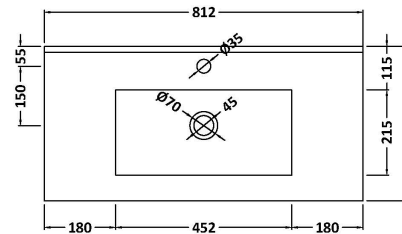

Packaging Dimensions

Height (mm):	520
Width (mm):	820
Depth (mm):	405
Gross Weight (kg):	25

Packaging Data

Box Colour:	Brown Cardboard Box - Printed
Box Qty:	0
Label Size:	0 x 0
Label Colour:	Not Applicable
Label Qty:	0

Outer Box Dimensions (If Applicable)

Height (mm):	
Width (mm):	
Depth (mm):	
Gross Weight (kg):	
Barcode:	5056462655581

Product Details

Country of Origin:	China
Fitting Instruction:	No
CE & UKCA:	
FSC Certified Materials:	Yes
Colour:	Satin Blue
Construction Method:	Cam & Wood Dowel
Construction Type:	Rigid
Cabinet Finish:	MFC Painted Gloss
Fascia Finish:	Mdf Painted Gloss
Cabinet Thickness (mm):	16
Fascia Thickness (mm):	18
Drawer Included:	Yes
Drawer Type:	80mm High Metal Softclose
No of Shelves:	0
Hinge Type:	Not Applicable
Hinge Included:	No
Adjustable Legs:	No, Not Required
Fixings Included:	Yes
Handle Style:	Modern
Waste Shroud:	Yes
Handle Included:	Yes, Supplied
Handle Type:	Bar

Sales Code: NVM005

Description: Minimalist Basin 800mm

Product Dimensions

Height (mm):	170
Width (mm):	800
Depth (mm):	390
Nett Weight (kg):	16.9

Packaging Dimensions

Height (mm):	400
Width (mm):	820
Depth (mm):	200
Gross Weight (kg):	16.9

Packaging Data

Box Colour:	Brown Cardboard Box - Printed
Box Qty:	1
Label Size:	100 x 50
Label Colour:	White Label
Label Qty:	2

Outer Box Dimensions (If Applicable)

Height (mm):	
Width (mm):	
Depth (mm):	
Gross Weight (kg):	
Barcode:	5055146194675