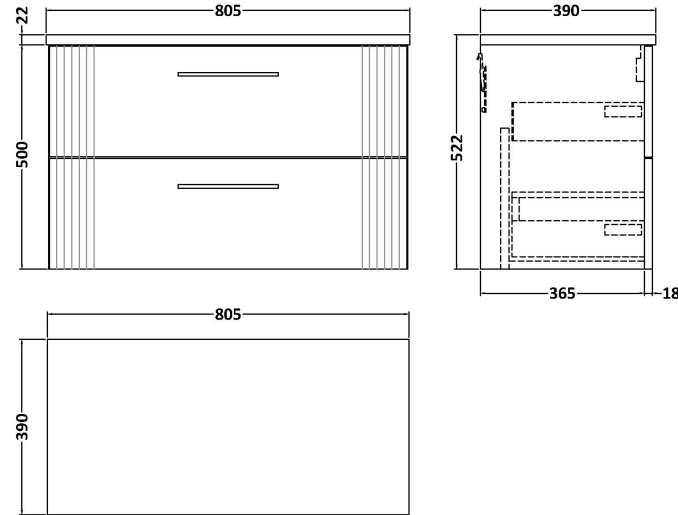

Sales Code: DPF395LCM

Description: 800 W/H 2-Drawer Vanity & Laminate Top

Packaging Details

Barcode: 5056678455784

Sales Code: LCM800

Description: Laminate Worktop 805X390x22mm

Product Dimensions

Height (mm):	22
Width (mm):	805
Depth (mm):	390
Nett Weight (kg):	2.75

Packaging Dimensions

Height (mm):	25
Width (mm):	810
Depth (mm):	455
Gross Weight (kg):	2.75

Packaging Data

Box Colour:	Brown Cardboard Box
Box Qty:	1
Label Size:	100 x 50
Label Colour:	White Label
Label Qty:	1

Outer Box Dimensions (If Applicable)

Height (mm):	
Width (mm):	
Depth (mm):	
Gross Weight (kg):	
Barcode:	5056462624457

Product Details

Country of Origin:	United Kingdom
Fitting Instruction:	No
CE & UKCA:	N/A
FSC Certified Materials:	Yes
Colour:	Matt Carrera Marble
Construction Method:	Not Applicable
Construction Type:	Not Applicable
Cabinet Finish:	Not Applicable
Fascia Finish:	MFC Laminated
Cabinet Thickness (mm):	
Fascia Thickness (mm):	22
Drawer Included:	No
Drawer Type:	Not Applicable
No of Shelves:	0
Hinge Type:	Not Applicable
Hinge Included:	No
Adjustable Legs:	No, Not Required
Fixings Included:	No
Handle Style:	Not Applicable
Waste Shroud:	Not Applicable
Handle Included:	No
Handle Type:	Not Applicable

Sales Code: FLT395

Description: 800 W/H 2-Drawer Unit

Product Dimensions

Height (mm):	500
Width (mm):	800
Depth (mm):	383
Nett Weight (kg):	24.5

Packaging Dimensions

Height (mm):	520
Width (mm):	820
Depth (mm):	405
Gross Weight (kg):	25