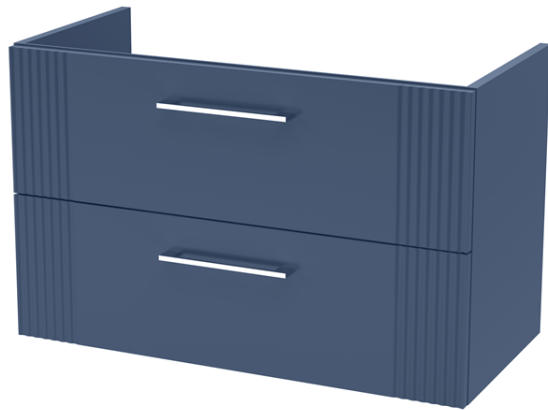

Sales Code: DPF395LCM

Description: 800 W/H 2-Drawer Vanity & Laminate Top

Packaging Details

Barcode: 5056678455784

Sales Code: LCM800

Description: Laminate Worktop 805X390x22mm

Product Dimensions

Height (mm):	22
Width (mm):	805
Depth (mm):	390
Nett Weight (kg):	2.75

Packaging Dimensions

Height (mm):	25
Width (mm):	810
Depth (mm):	455
Gross Weight (kg):	2.75

Packaging Data

Box Colour:	Brown Cardboard Box
Box Qty:	1
Label Size:	100 x 50
Label Colour:	White Label
Label Qty:	1

Outer Box Dimensions (If Applicable)

Height (mm):	
Width (mm):	
Depth (mm):	
Gross Weight (kg):	
Barcode:	5056462624457

Product Details

Country of Origin:	United Kingdom
Fitting Instruction:	No
CE & UKCA:	N/A
FSC Certified Materials:	Yes
Colour:	Matt Carrera Marble
Construction Method:	Not Applicable
Construction Type:	Not Applicable
Cabinet Finish:	Not Applicable
Fascia Finish:	MFC Laminated
Cabinet Thickness (mm):	
Fascia Thickness (mm):	22
Drawer Included:	No
Drawer Type:	Not Applicable
No of Shelves:	0
Hinge Type:	Not Applicable
Hinge Included:	No
Adjustable Legs:	No, Not Required
Fixings Included:	No
Handle Style:	Not Applicable
Waste Shroud:	Not Applicable
Handle Included:	No
Handle Type:	Not Applicable

Sales Code: FLT395

Description: 800 W/H 2-Drawer Unit

Product Dimensions

Height (mm):	500
Width (mm):	800
Depth (mm):	383
Nett Weight (kg):	24.5

Packaging Dimensions

Height (mm):	520
Width (mm):	820
Depth (mm):	405
Gross Weight (kg):	25