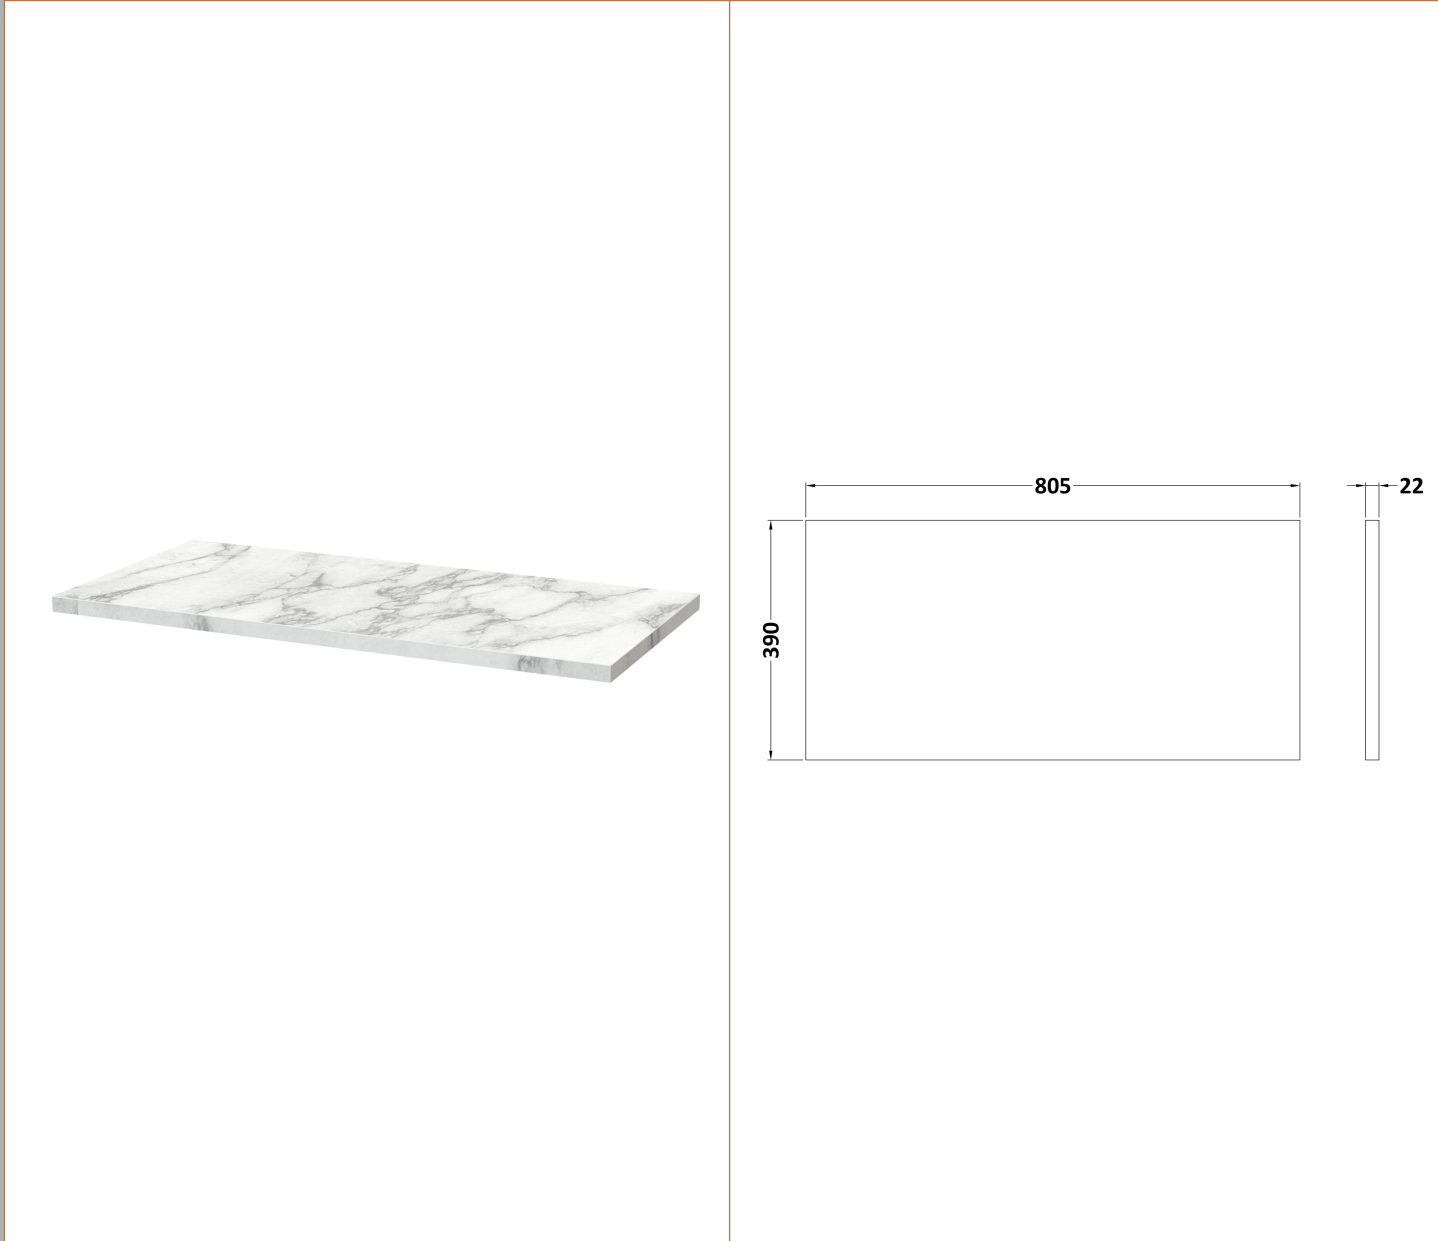

Sales Code: DPF395LCM

Description: 800 W/H 2-Drawer Vanity & Laminate Top

Packaging Details

Barcode: 5056678455784

Sales Code: LCM800

Description: Laminate Worktop 805X390x22mm

Product Dimensions

Height (mm):	22
Width (mm):	805
Depth (mm):	390
Nett Weight (kg):	2.75

Packaging Dimensions

Height (mm):	25
Width (mm):	810
Depth (mm):	455
Gross Weight (kg):	2.75

Packaging Data

Box Colour:	Brown Cardboard Box
Box Qty:	1
Label Size:	100 x 50
Label Colour:	White Label
Label Qty:	1

Sales Code: FLT395

Description: 800 W/H 2-Drawer Unit

Product Dimensions

Height (mm):	500
Width (mm):	800
Depth (mm):	383
Nett Weight (kg):	24.5

Packaging Dimensions

Height (mm):	520
Width (mm):	820
Depth (mm):	405
Gross Weight (kg):	25

Product Details

Country of Origin:	China
Fitting Instruction:	No
CE & UKCA:	
FSC Certified Materials:	Yes
Colour:	Satin Blue
Construction Method:	Cam & Wood Dowel
Construction Type:	Rigid
Cabinet Finish:	MFC Painted Gloss
Fascia Finish:	Mdf Painted Gloss
Cabinet Thickness (mm):	16
Fascia Thickness (mm):	18
Drawer Included:	Yes
Drawer Type:	80mm High Metal Softclose
No of Shelves:	0
Hinge Type:	Not Applicable
Hinge Included:	No
Adjustable Legs:	No, Not Required
Fixings Included:	Yes
Handle Style:	Modern
Waste Shroud:	Yes
Handle Included:	Yes, Supplied
Handle Type:	Finger Pull