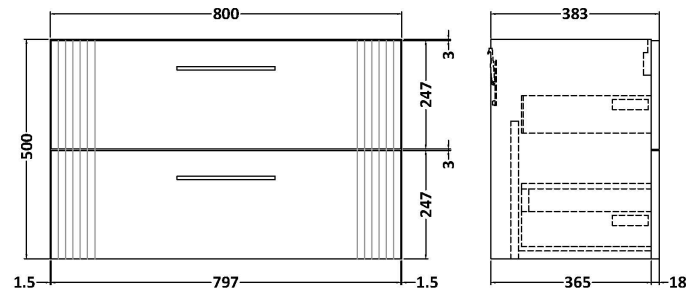

Sales Code: DPF395LCM

Description: 800 W/H 2-Drawer Vanity & Laminate Top

Packaging Details

Barcode: 5056678455784

Sales Code: LCM800

Description: Laminate Worktop 805X390x22mm

Product Dimensions

Height (mm):	22
Width (mm):	805
Depth (mm):	390
Nett Weight (kg):	2.75

Packaging Dimensions

Height (mm):	25
Width (mm):	810
Depth (mm):	455
Gross Weight (kg):	2.75

Packaging Data

Box Colour:	Brown Cardboard Box
Box Qty:	1
Label Size:	100 x 50
Label Colour:	White Label
Label Qty:	1

Outer Box Dimensions (If Applicable)

Height (mm):	
Width (mm):	
Depth (mm):	
Gross Weight (kg):	
Barcode:	5056462624457

Product Details

Country of Origin:	United Kingdom
Fitting Instruction:	No
CE & UKCA:	N/A
FSC Certified Materials:	Yes
Colour:	Matt Carrera Marble
Construction Method:	Not Applicable
Construction Type:	Not Applicable
Cabinet Finish:	Not Applicable
Fascia Finish:	MFC Laminated
Cabinet Thickness (mm):	
Fascia Thickness (mm):	22
Drawer Included:	No
Drawer Type:	Not Applicable
No of Shelves:	0
Hinge Type:	Not Applicable
Hinge Included:	No
Adjustable Legs:	No, Not Required
Fixings Included:	No
Handle Style:	Not Applicable
Waste Shroud:	Not Applicable
Handle Included:	No
Handle Type:	Not Applicable

Sales Code: FLT395

Description: 800 W/H 2-Drawer Unit

Product Dimensions

Height (mm):	500
Width (mm):	800
Depth (mm):	383
Nett Weight (kg):	24.5

Packaging Dimensions

Height (mm):	520
Width (mm):	820
Depth (mm):	405
Gross Weight (kg):	25