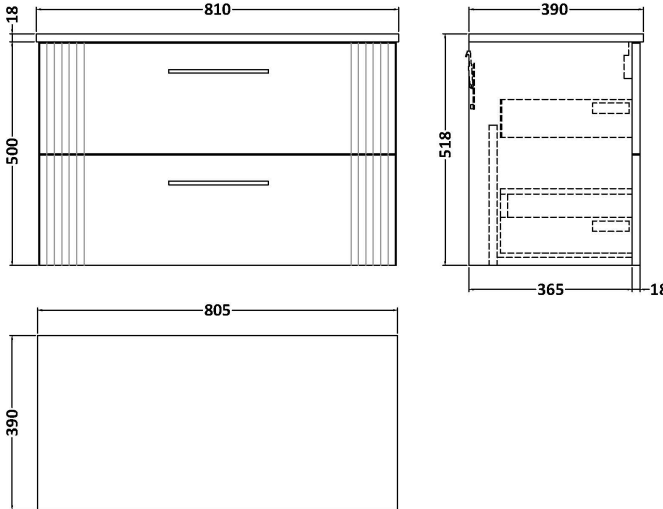

Sales Code: DPF395W

Description: 800 W/H 2-Drawer Vanity & Worktop

Packaging Details

Barcode: 5056462676586