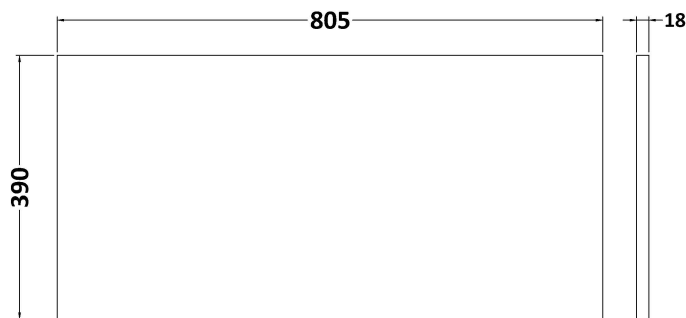

### Product Dimensions

Height (mm):	500
Width (mm):	800
Depth (mm):	383
Nett Weight (kg):	24.5

### Packaging Dimensions

Height (mm):	520
Width (mm):	820
Depth (mm):	405
Gross Weight (kg):	25

### Outer Box Dimensions (If Applicable)

Height (mm):	
Width (mm):	
Depth (mm):	
Gross Weight (kg):	
Barcode:	5056462655581

Sales Code: MWT380

Description: 800 Worktop (805X390x18mm)

**Product Dimensions**

Height (mm):	18
Width (mm):	805
Depth (mm):	390
Nett Weight (kg):	3.5

**Packaging Dimensions**

Height (mm):	25
Width (mm):	825
Depth (mm):	410
Gross Weight (kg):	3.5