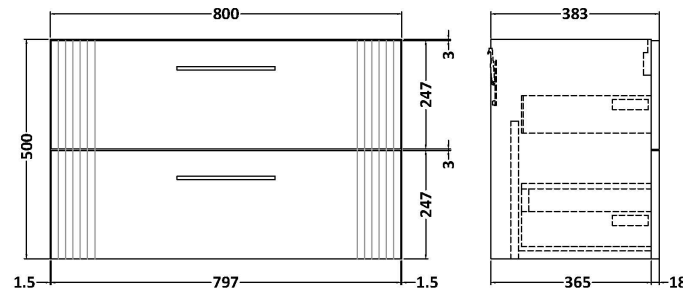

### Product Dimensions

Height (mm):	500
Width (mm):	800
Depth (mm):	383
Nett Weight (kg):	24.5

### Packaging Dimensions

Height (mm):	520
Width (mm):	820
Depth (mm):	405
Gross Weight (kg):	25

### Outer Box Dimensions (If Applicable)

Height (mm):	
Width (mm):	
Depth (mm):	
Gross Weight (kg):	
Barcode:	5056462655581

Sales Code: MWT380

Description: 800 Worktop (805X390x18mm)

**Product Dimensions**

Height (mm):	18
Width (mm):	805
Depth (mm):	390
Nett Weight (kg):	3.5

**Packaging Dimensions**

Height (mm):	25
Width (mm):	825
Depth (mm):	410
Gross Weight (kg):	3.5