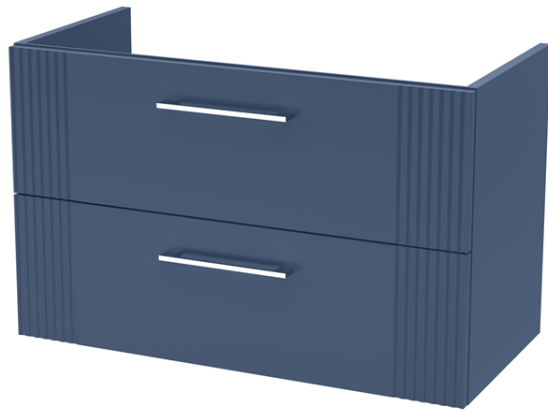

Sales Code: DPF395W

Description: 800 W/H 2-Drawer Vanity & Worktop

Packaging Details

Barcode: 5056462676586

Sales Code: FLT395

Description: 800 W/H 2-Drawer Unit

### Product Dimensions

Height (mm):	500
Width (mm):	800
Depth (mm):	383
Nett Weight (kg):	24.5

### Packaging Dimensions

Height (mm):	520
Width (mm):	820
Depth (mm):	405
Gross Weight (kg):	25

### Product Details

Country of Origin:	China
Fitting Instruction:	No
CE & UKCA:	
FSC Certified Materials:	Yes
Colour:	Satin Blue
Construction Method:	Cam & Wood Dowel
Construction Type:	Rigid
Cabinet Finish:	MFC Painted Gloss
Fascia Finish:	Mdf Painted Gloss
Cabinet Thickness (mm):	16
Fascia Thickness (mm):	18
Drawer Included:	Yes
Drawer Type:	80mm High Metal Softclose
No of Shelves:	0
Hinge Type:	Not Applicable
Hinge Included:	No
Adjustable Legs:	No, Not Required
Fixings Included:	Yes
Handle Style:	Modern
Waste Shroud:	Yes
Handle Included:	Yes, Supplied
Handle Type:	Bar