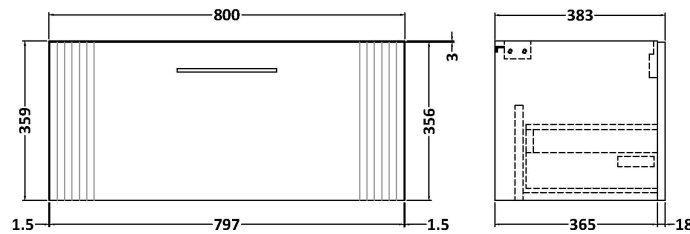

Sales Code: DPF396B

Description: 800 W/H Single Drawer Vanity & Basin 2

Packaging Details

Barcode: 5056462676210

Sales Code: FLT396

Description: 800 W/H Single Drawer Unit

Product Dimensions

Height (mm):	359
Width (mm):	800
Depth (mm):	383
Nett Weight (kg):	17.5

Packaging Dimensions

Height (mm):	380
Width (mm):	820
Depth (mm):	405
Gross Weight (kg):	18

Packaging Data

Box Colour:	Brown Cardboard Box - Printed
Box Qty:	0
Label Size:	0 x 0
Label Colour:	Not Applicable
Label Qty:	0

Outer Box Dimensions (If Applicable)

Height (mm):	
Width (mm):	
Depth (mm):	
Gross Weight (kg):	
Barcode:	5056462655543

Product Details

Country of Origin:	China
Fitting Instruction:	No
CE & UKCA:	
FSC Certified Materials:	Yes
Colour:	Satin Blue
Construction Method:	Cam & Wood Dowel
Construction Type:	Rigid
Cabinet Finish:	MFC Painted Gloss
Fascia Finish:	Mdf Painted Gloss
Cabinet Thickness (mm):	16
Fascia Thickness (mm):	18
Drawer Included:	Yes
Drawer Type:	80mm High Metal S/C Inc Galler
No of Shelves:	0
Hinge Type:	Not Applicable
Hinge Included:	No
Adjustable Legs:	No, Not Required
Fixings Included:	Yes
Handle Style:	Modern
Waste Shroud:	Yes
Handle Included:	Yes, Supplied
Handle Type:	Bar

Sales Code: NVM005

Description: Minimalist Basin 800mm

Product Dimensions

Height (mm):	170
Width (mm):	800
Depth (mm):	390
Nett Weight (kg):	16.9

Packaging Dimensions

Height (mm):	400
Width (mm):	820
Depth (mm):	200
Gross Weight (kg):	16.9