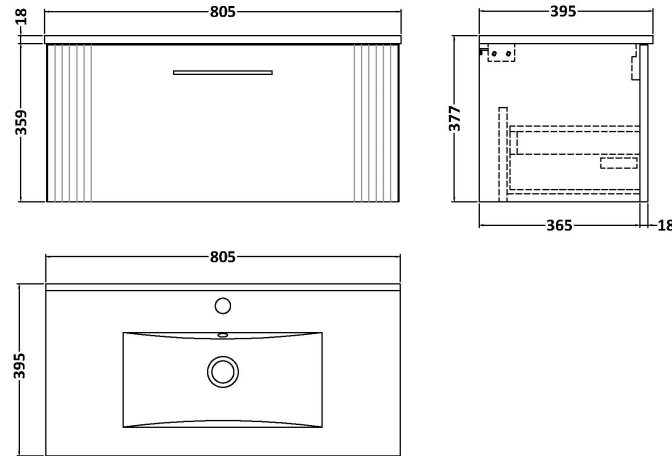

Sales Code: DPF396B

Description: 800 W/H Single Drawer Vanity & Basin 2

Packaging Details

Barcode: 5056462676210

Sales Code: FLT396

Description: 800 W/H Single Drawer Unit

Product Dimensions

Height (mm):	359
Width (mm):	800
Depth (mm):	383
Nett Weight (kg):	17.5

Packaging Dimensions

Height (mm):	380
Width (mm):	820
Depth (mm):	405
Gross Weight (kg):	18

Packaging Data

Box Colour:	Brown Cardboard Box - Printed
Box Qty:	0
Label Size:	0 x 0
Label Colour:	Not Applicable
Label Qty:	0

Outer Box Dimensions (If Applicable)

Height (mm):	
Width (mm):	
Depth (mm):	
Gross Weight (kg):	
Barcode:	5056462655543

Product Details

Country of Origin:	China
Fitting Instruction:	No
CE & UKCA:	
FSC Certified Materials:	Yes
Colour:	Satin Blue
Construction Method:	Cam & Wood Dowel
Construction Type:	Rigid
Cabinet Finish:	MFC Painted Gloss
Fascia Finish:	Mdf Painted Gloss
Cabinet Thickness (mm):	16
Fascia Thickness (mm):	18
Drawer Included:	Yes
Drawer Type:	80mm High Metal S/C Inc Galler
No of Shelves:	0
Hinge Type:	Not Applicable
Hinge Included:	No
Adjustable Legs:	No, Not Required
Fixings Included:	Yes
Handle Style:	Modern
Waste Shroud:	Yes
Handle Included:	Yes, Supplied
Handle Type:	Bar

Sales Code: NVM005

Description: Minimalist Basin 800mm

Product Dimensions

Height (mm):	170
Width (mm):	800
Depth (mm):	390
Nett Weight (kg):	16.9

Packaging Dimensions

Height (mm):	400
Width (mm):	820
Depth (mm):	200
Gross Weight (kg):	16.9