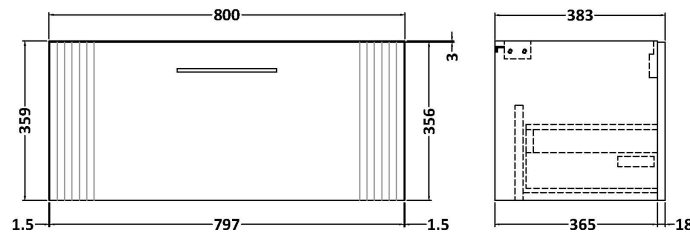

Sales Code: DPF396D

Description: 800 W/H Single Drawer Vanity & Basin 3

Packaging Details

Barcode: 5056462676227

Sales Code: FLT396

Description: 800 W/H Single Drawer Unit

Product Dimensions

Height (mm):	359
Width (mm):	800
Depth (mm):	383
Nett Weight (kg):	17.5

Packaging Dimensions

Height (mm):	380
Width (mm):	820
Depth (mm):	405
Gross Weight (kg):	18

Packaging Data

Box Colour:	Brown Cardboard Box - Printed
Box Qty:	0
Label Size:	0 x 0
Label Colour:	Not Applicable
Label Qty:	0

Sales Code: NVM035

Description: 800 Thin Edged Basin 1Th

Product Dimensions

Height (mm):	170
Width (mm):	810
Depth (mm):	395
Nett Weight (kg):	14.5

Packaging Dimensions

Height (mm):	190
Width (mm):	830
Depth (mm):	415
Gross Weight (kg):	15

Packaging Data

Box Colour:	Brown Cardboard Box
Box Qty:	1
Label Size:	100 x 50
Label Colour:	White Label
Label Qty:	2

Outer Box Dimensions (If Applicable)

Height (mm):	
Width (mm):	
Depth (mm):	
Gross Weight (kg):	
Barcode:	5056211853435