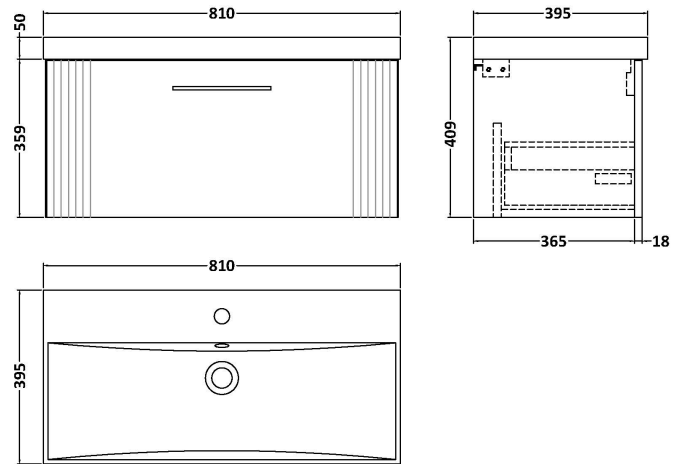

Sales Code: DPF396D

Description: 800 W/H Single Drawer Vanity & Basin 3

Packaging Details

Barcode: 5056462676227

Sales Code: FLT396

Description: 800 W/H Single Drawer Unit

Product Dimensions

Height (mm):	359
Width (mm):	800
Depth (mm):	383
Nett Weight (kg):	17.5

Packaging Dimensions

Height (mm):	380
Width (mm):	820
Depth (mm):	405
Gross Weight (kg):	18

Packaging Data

Box Colour:	Brown Cardboard Box - Printed
Box Qty:	0
Label Size:	0 x 0
Label Colour:	Not Applicable
Label Qty:	0

Outer Box Dimensions (If Applicable)

Height (mm):	
Width (mm):	
Depth (mm):	
Gross Weight (kg):	
Barcode:	5056462655543

Product Details

Country of Origin:	China
Fitting Instruction:	No
CE & UKCA:	
FSC Certified Materials:	Yes
Colour:	Satin Blue
Construction Method:	Cam & Wood Dowel
Construction Type:	Rigid
Cabinet Finish:	MFC Painted Gloss
Fascia Finish:	Mdf Painted Gloss
Cabinet Thickness (mm):	16
Fascia Thickness (mm):	18
Drawer Included:	Yes
Drawer Type:	80mm High Metal S/C Inc Galler
No of Shelves:	0
Hinge Type:	Not Applicable
Hinge Included:	No
Adjustable Legs:	No, Not Required
Fixings Included:	Yes
Handle Style:	Modern
Waste Shroud:	Yes
Handle Included:	Yes, Supplied
Handle Type:	Bar

Sales Code: NVM035

Description: 800 Thin Edged Basin 1Th

Product Dimensions

Height (mm):	170
Width (mm):	810
Depth (mm):	395
Nett Weight (kg):	14.5

Packaging Dimensions

Height (mm):	190
Width (mm):	830
Depth (mm):	415
Gross Weight (kg):	15