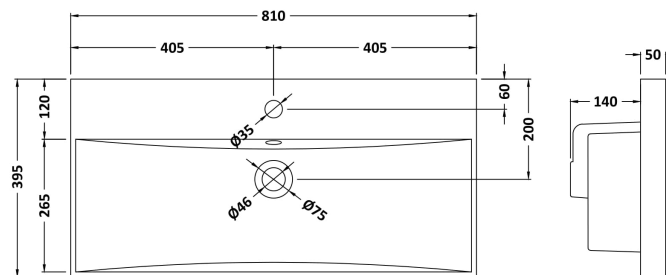

Packaging Dimensions

Height (mm):	380
Width (mm):	820
Depth (mm):	405
Gross Weight (kg):	18

Packaging Data

Box Colour:	Brown Cardboard Box - Printed
Box Qty:	0
Label Size:	0 x 0
Label Colour:	Not Applicable
Label Qty:	0

Outer Box Dimensions (If Applicable)

Height (mm):	
Width (mm):	
Depth (mm):	
Gross Weight (kg):	
Barcode:	5056462655543

Product Details

Country of Origin:	China
Fitting Instruction:	No
CE & UKCA:	
FSC Certified Materials:	Yes
Colour:	Satin Blue
Construction Method:	Cam & Wood Dowel
Construction Type:	Rigid
Cabinet Finish:	MFC Painted Gloss
Fascia Finish:	Mdf Painted Gloss
Cabinet Thickness (mm):	16
Fascia Thickness (mm):	18
Drawer Included:	Yes
Drawer Type:	80mm High Metal S/C Inc Galler
No of Shelves:	0
Hinge Type:	Not Applicable
Hinge Included:	No
Adjustable Legs:	No, Not Required
Fixings Included:	Yes
Handle Style:	Modern
Waste Shroud:	Yes
Handle Included:	Yes, Supplied
Handle Type:	Bar

Sales Code: NVM035

Description: 800 Thin Edged Basin 1Th

Product Dimensions

Height (mm):	170
Width (mm):	810
Depth (mm):	395
Nett Weight (kg):	14.5

Packaging Dimensions

Height (mm):	190
Width (mm):	830
Depth (mm):	415
Gross Weight (kg):	15

Packaging Data

Box Colour:	Brown Cardboard Box
Box Qty:	1
Label Size:	100 x 50
Label Colour:	White Label
Label Qty:	2

Outer Box Dimensions (If Applicable)

Height (mm):	
Width (mm):	
Depth (mm):	
Gross Weight (kg):	
Barcode:	5056211853435