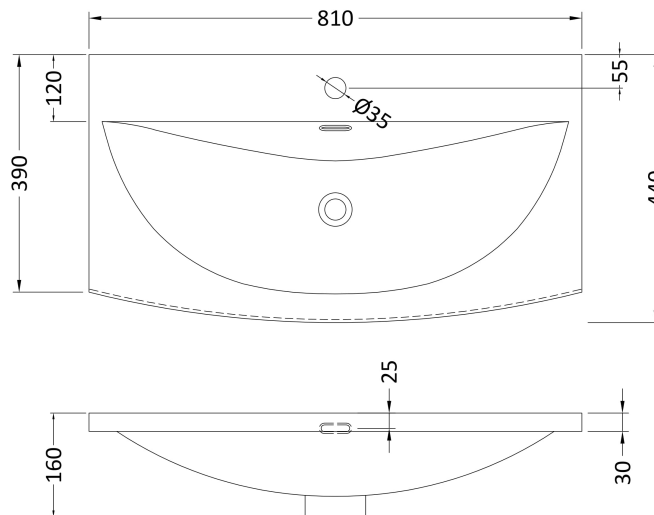

Packaging Dimensions

Height (mm):	380
Width (mm):	820
Depth (mm):	405
Gross Weight (kg):	18

Packaging Data

Box Colour:	Brown Cardboard Box - Printed
Box Qty:	0
Label Size:	0 x 0
Label Colour:	Not Applicable
Label Qty:	0

Outer Box Dimensions (If Applicable)

Height (mm):	
Width (mm):	
Depth (mm):	
Gross Weight (kg):	
Barcode:	5056462655543

Product Details

Country of Origin:	China
Fitting Instruction:	No
CE & UKCA:	
FSC Certified Materials:	Yes
Colour:	Satin Blue
Construction Method:	Cam & Wood Dowel
Construction Type:	Rigid
Cabinet Finish:	MFC Painted Gloss
Fascia Finish:	Mdf Painted Gloss
Cabinet Thickness (mm):	16
Fascia Thickness (mm):	18
Drawer Included:	Yes
Drawer Type:	80mm High Metal S/C Inc Galler
No of Shelves:	0
Hinge Type:	Not Applicable
Hinge Included:	No
Adjustable Legs:	No, Not Required
Fixings Included:	Yes
Handle Style:	Modern
Waste Shroud:	Yes
Handle Included:	Yes, Supplied
Handle Type:	Bar

Sales Code: NVM045

Description: 800 Curved Basin 1Th

Product Dimensions

Height (mm):	160
Width (mm):	810
Depth (mm):	440
Nett Weight (kg):	15

Packaging Dimensions

Height (mm):	190
Width (mm):	830
Depth (mm):	415
Gross Weight (kg):	15.5

Packaging Data

Box Colour:	Brown Cardboard Box
Box Qty:	1
Label Size:	100 x 50
Label Colour:	White Label
Label Qty:	2

Outer Box Dimensions (If Applicable)

Height (mm):	
Width (mm):	
Depth (mm):	
Gross Weight (kg):	
Barcode:	5056462620978