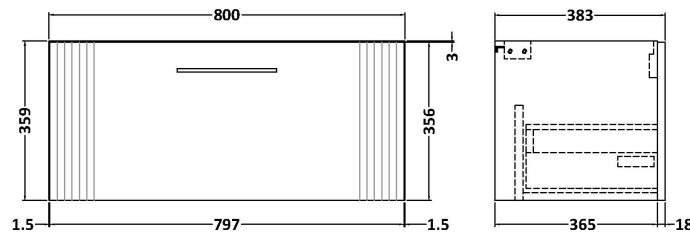

Sales Code: DPF396G

Description: 800 W/H Single Drawer Vanity & Basin 4

Packaging Details

Barcode: 5056462681832

Sales Code: FLT396

Description: 800 W/H Single Drawer Unit

Product Dimensions

Height (mm):	359
Width (mm):	800
Depth (mm):	383
Nett Weight (kg):	17.5

Packaging Dimensions

Height (mm):	380
Width (mm):	820
Depth (mm):	405
Gross Weight (kg):	18

Packaging Data

Box Colour:	Brown Cardboard Box - Printed
Box Qty:	0
Label Size:	0 x 0
Label Colour:	Not Applicable
Label Qty:	0

Sales Code: NVM045

Description: 800 Curved Basin 1Th

Product Dimensions

Height (mm):	160
Width (mm):	810
Depth (mm):	440
Nett Weight (kg):	15

Packaging Dimensions

Height (mm):	190
Width (mm):	830
Depth (mm):	415
Gross Weight (kg):	15.5

Packaging Data

Box Colour:	Brown Cardboard Box
Box Qty:	1
Label Size:	100 x 50
Label Colour:	White Label
Label Qty:	2

Outer Box Dimensions (If Applicable)

Height (mm):	
Width (mm):	
Depth (mm):	
Gross Weight (kg):	
Barcode:	5056462620978