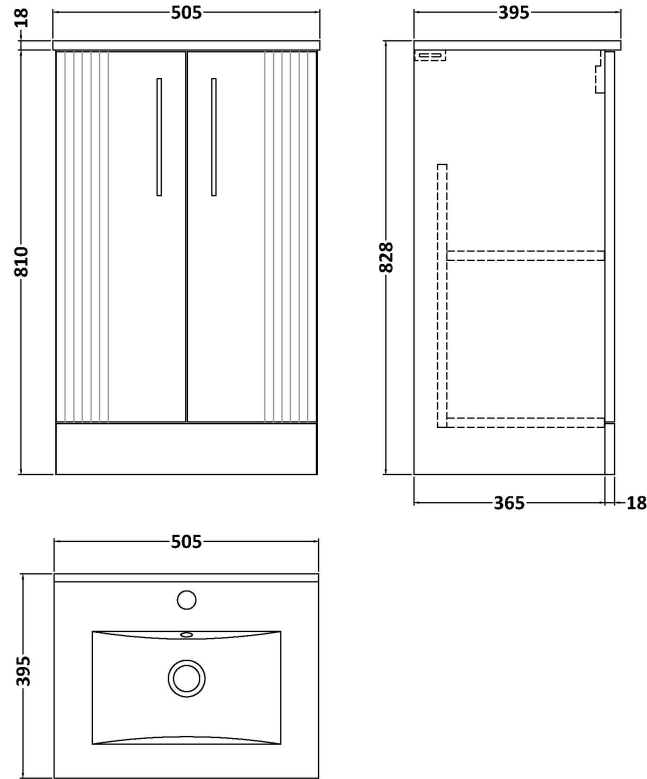

Sales Code: DPF823B

Description: 500 Fs 2-Door Vanity & Basin 2

Packaging Details

Barcode: 5056462674896