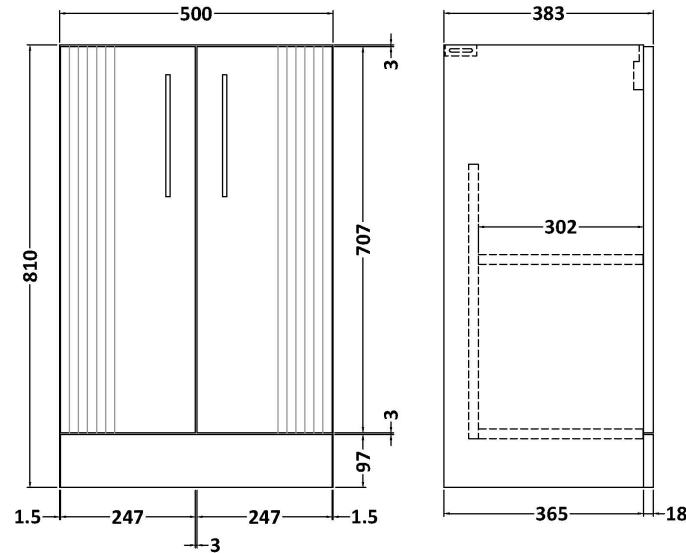

Sales Code: FLT823

Description: 500 F/S 2-Door Unit

Product Dimensions

Height (mm):	810
Width (mm):	500
Depth (mm):	383
Nett Weight (kg):	21.5

Packaging Dimensions

Height (mm):	830
Width (mm):	520
Depth (mm):	405
Gross Weight (kg):	22

Packaging Data

Box Colour:	Brown Cardboard Box - Printed
Box Qty:	0
Label Size:	0 x 0
Label Colour:	Not Applicable
Label Qty:	0

Outer Box Dimensions (If Applicable)

Height (mm):	
Width (mm):	
Depth (mm):	
Gross Weight (kg):	
Barcode:	5056462655314

Product Details

Country of Origin:	China
Fitting Instruction:	No
CE & UKCA:	
FSC Certified Materials:	Yes
Colour:	Satin Green
Construction Method:	Cam & Wood Dowel
Construction Type:	Rigid
Cabinet Finish:	MFC Painted Gloss
Fascia Finish:	Mdf Painted Gloss
Cabinet Thickness (mm):	16
Fascia Thickness (mm):	18
Drawer Included:	No
Drawer Type:	Not Applicable
No of Shelves:	1
Hinge Type:	95 Degree Soft Close
Hinge Included:	Yes, Supplied
Adjustable Legs:	No, Not Required
Fixings Included:	Yes
Handle Style:	Modern
Waste Shroud:	Not Applicable
Handle Included:	Yes, Supplied
Handle Type:	Bar