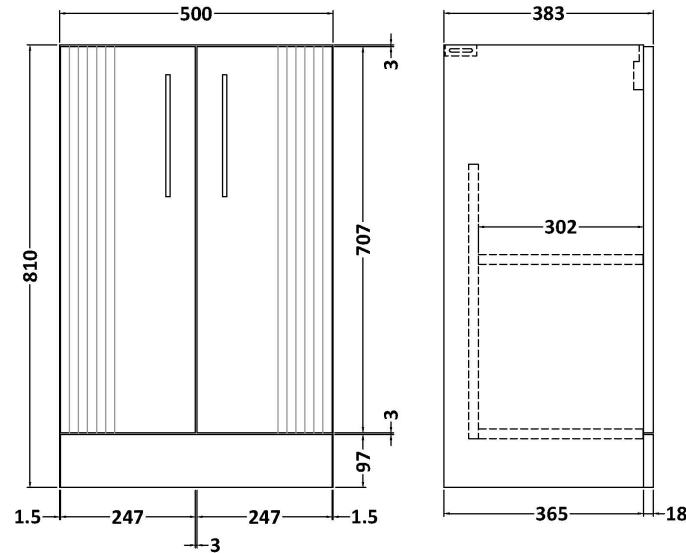

Sales Code: DPF823B

Description: 500 Fs 2-Door Vanity & Basin 2

Packaging Details

Barcode: 5056462674896

Sales Code: FLT823

Description: 500 F/S 2-Door Unit

Product Dimensions

Height (mm):	810
Width (mm):	500
Depth (mm):	383
Nett Weight (kg):	21.5

Packaging Dimensions

Height (mm):	830
Width (mm):	520
Depth (mm):	405
Gross Weight (kg):	22

Packaging Data

Box Colour:	Brown Cardboard Box - Printed
Box Qty:	0
Label Size:	0 x 0
Label Colour:	Not Applicable
Label Qty:	0

Outer Box Dimensions (If Applicable)

Height (mm):	
Width (mm):	
Depth (mm):	
Gross Weight (kg):	
Barcode:	5056462655314

Product Details

Country of Origin:	China
Fitting Instruction:	No
CE & UKCA:	
FSC Certified Materials:	Yes
Colour:	Satin Green
Construction Method:	Cam & Wood Dowel
Construction Type:	Rigid
Cabinet Finish:	MFC Painted Gloss
Fascia Finish:	Mdf Painted Gloss
Cabinet Thickness (mm):	16
Fascia Thickness (mm):	18
Drawer Included:	No
Drawer Type:	Not Applicable
No of Shelves:	1
Hinge Type:	95 Degree Soft Close
Hinge Included:	Yes, Supplied
Adjustable Legs:	No, Not Required
Fixings Included:	Yes
Handle Style:	Modern
Waste Shroud:	Not Applicable
Handle Included:	Yes, Supplied
Handle Type:	Bar

Sales Code: NVM001

Description: 500mm Minimalist Basin 1Th

Product Dimensions

Height (mm):	170
Width (mm):	500
Depth (mm):	390
Nett Weight (kg):	9

Packaging Dimensions

Height (mm):	400
Width (mm):	520
Depth (mm):	200
Gross Weight (kg):	9