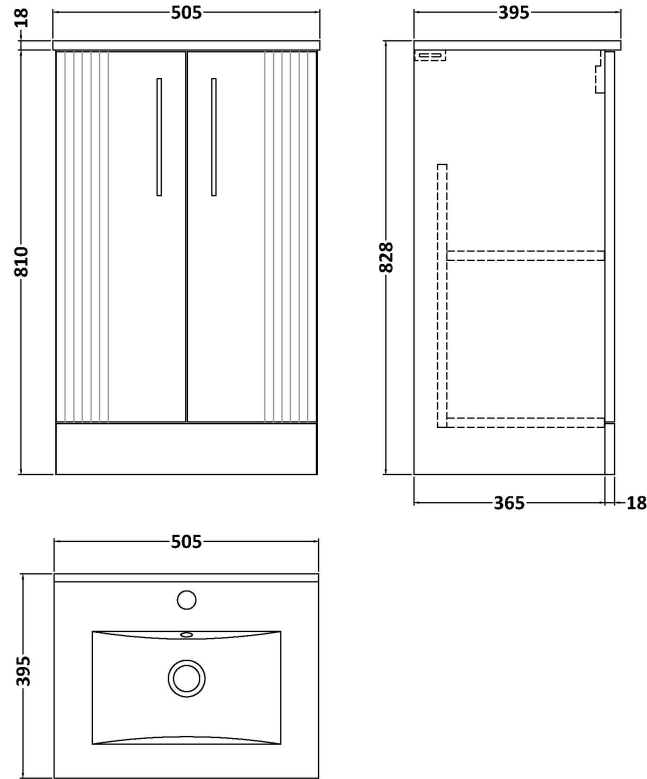

Sales Code: DPF823B

Description: 500 Fs 2-Door Vanity & Basin 2

Packaging Details

Barcode: 5056462674896

Sales Code: FLT823

Description: 500 F/S 2-Door Unit

Product Dimensions

Height (mm):	810
Width (mm):	500
Depth (mm):	383
Nett Weight (kg):	21.5

Packaging Dimensions

Height (mm):	830
Width (mm):	520
Depth (mm):	405
Gross Weight (kg):	22

Packaging Data

Box Colour:	Brown Cardboard Box - Printed
Box Qty:	0
Label Size:	0 x 0
Label Colour:	Not Applicable
Label Qty:	0

Outer Box Dimensions (If Applicable)

Height (mm):	
Width (mm):	
Depth (mm):	
Gross Weight (kg):	
Barcode:	5056462655314

Product Details

Country of Origin:	China
Fitting Instruction:	No
CE & UKCA:	
FSC Certified Materials:	Yes
Colour:	Satin Green
Construction Method:	Cam & Wood Dowel
Construction Type:	Rigid
Cabinet Finish:	MFC Painted Gloss
Fascia Finish:	Mdf Painted Gloss
Cabinet Thickness (mm):	16
Fascia Thickness (mm):	18
Drawer Included:	No
Drawer Type:	Not Applicable
No of Shelves:	1
Hinge Type:	95 Degree Soft Close
Hinge Included:	Yes, Supplied
Adjustable Legs:	No, Not Required
Fixings Included:	Yes
Handle Style:	Modern
Waste Shroud:	Not Applicable
Handle Included:	Yes, Supplied
Handle Type:	Bar

Sales Code: NVM001

Description: 500mm Minimalist Basin 1Th

Product Dimensions

Height (mm):	170
Width (mm):	500
Depth (mm):	390
Nett Weight (kg):	9

Packaging Dimensions

Height (mm):	400
Width (mm):	520
Depth (mm):	200
Gross Weight (kg):	9