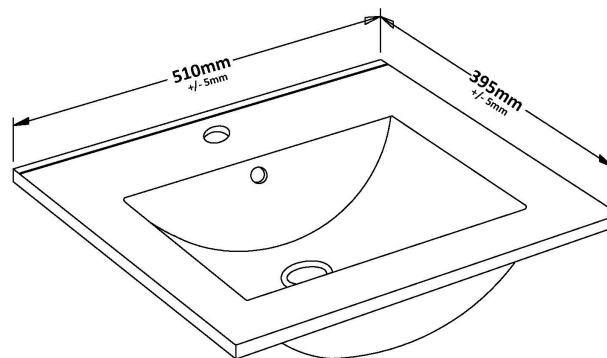

### Product Dimensions

Height (mm):	810
Width (mm):	500
Depth (mm):	383
Nett Weight (kg):	21.5

### Packaging Dimensions

Height (mm):	830
Width (mm):	520
Depth (mm):	405
Gross Weight (kg):	22

### Outer Box Dimensions (If Applicable)

Height (mm):	
Width (mm):	
Depth (mm):	
Gross Weight (kg):	
Barcode:	5056462655314

### Product Dimensions

Height (mm):	170
Width (mm):	500
Depth (mm):	390
Nett Weight (kg):	9