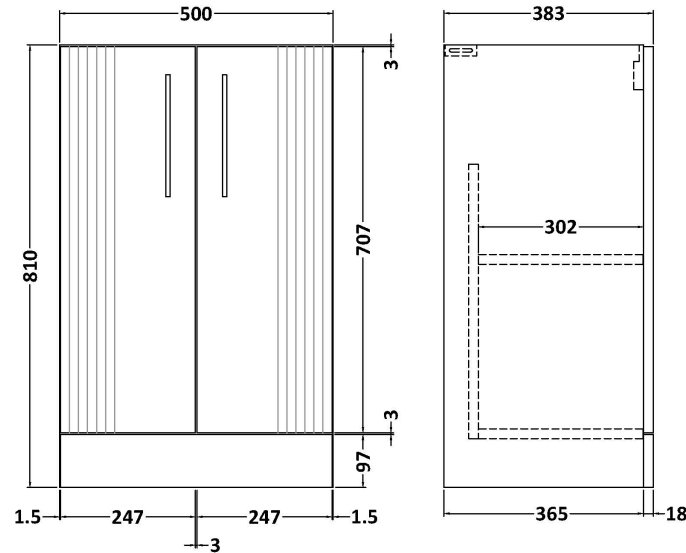

Sales Code: DPF823D

Description: 500 Fs 2-Door Vanity & Basin 3

Packaging Details

Barcode: 5056462674902

Sales Code: FLT823

Description: 500 F/S 2-Door Unit

Product Dimensions

Height (mm):	810
Width (mm):	500
Depth (mm):	383
Nett Weight (kg):	21.5

Packaging Dimensions

Height (mm):	830
Width (mm):	520
Depth (mm):	405
Gross Weight (kg):	22

Packaging Data

Box Colour:	Brown Cardboard Box - Printed
Box Qty:	0
Label Size:	0 x 0
Label Colour:	Not Applicable
Label Qty:	0

Outer Box Dimensions (If Applicable)

Height (mm):	
Width (mm):	
Depth (mm):	
Gross Weight (kg):	
Barcode:	5056462655314

Product Details

Country of Origin:	China
Fitting Instruction:	No
CE & UKCA:	
FSC Certified Materials:	Yes
Colour:	Satin Green
Construction Method:	Cam & Wood Dowel
Construction Type:	Rigid
Cabinet Finish:	MFC Painted Gloss
Fascia Finish:	Mdf Painted Gloss
Cabinet Thickness (mm):	16
Fascia Thickness (mm):	18
Drawer Included:	No
Drawer Type:	Not Applicable
No of Shelves:	1
Hinge Type:	95 Degree Soft Close
Hinge Included:	Yes, Supplied
Adjustable Legs:	No, Not Required
Fixings Included:	Yes
Handle Style:	Modern
Waste Shroud:	Not Applicable
Handle Included:	Yes, Supplied
Handle Type:	Bar

Sales Code: NVM032

Description: 500 Thin Edged Basin 1Th

Product Dimensions

Height (mm):	170
Width (mm):	510
Depth (mm):	395
Nett Weight (kg):	9.5

Packaging Dimensions

Height (mm):	190
Width (mm):	530
Depth (mm):	415
Gross Weight (kg):	10