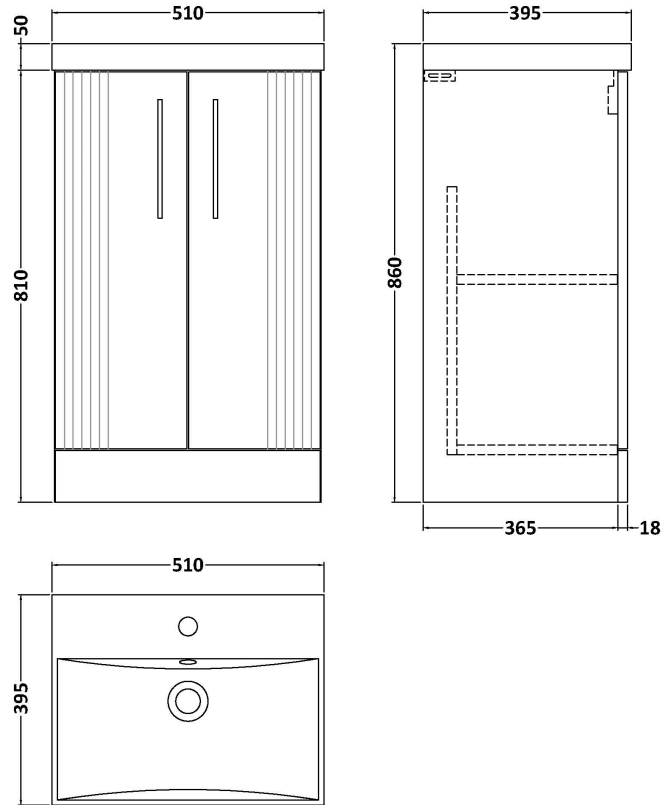

Sales Code: DPF823D

Description: 500 Fs 2-Door Vanity & Basin 3

Packaging Details

Barcode: 5056462674902

Sales Code: FLT823

Description: 500 F/S 2-Door Unit

Product Dimensions

Height (mm):	810
Width (mm):	500
Depth (mm):	383
Nett Weight (kg):	21.5

Packaging Dimensions

Height (mm):	830
Width (mm):	520
Depth (mm):	405
Gross Weight (kg):	22

Packaging Data

Box Colour:	Brown Cardboard Box - Printed
Box Qty:	0
Label Size:	0 x 0
Label Colour:	Not Applicable
Label Qty:	0

Outer Box Dimensions (If Applicable)

Height (mm):	
Width (mm):	
Depth (mm):	
Gross Weight (kg):	
Barcode:	5056462655314

Product Details

Country of Origin:	China
Fitting Instruction:	No
CE & UKCA:	
FSC Certified Materials:	Yes
Colour:	Satin Green
Construction Method:	Cam & Wood Dowel
Construction Type:	Rigid
Cabinet Finish:	MFC Painted Gloss
Fascia Finish:	Mdf Painted Gloss
Cabinet Thickness (mm):	16
Fascia Thickness (mm):	18
Drawer Included:	No
Drawer Type:	Not Applicable
No of Shelves:	1
Hinge Type:	95 Degree Soft Close
Hinge Included:	Yes, Supplied
Adjustable Legs:	No, Not Required
Fixings Included:	Yes
Handle Style:	Modern
Waste Shroud:	Not Applicable
Handle Included:	Yes, Supplied
Handle Type:	Bar

Sales Code: NVM032

Description: 500 Thin Edged Basin 1Th

Product Dimensions

Height (mm):	170
Width (mm):	510
Depth (mm):	395
Nett Weight (kg):	9.5

Packaging Dimensions

Height (mm):	190
Width (mm):	530
Depth (mm):	415
Gross Weight (kg):	10