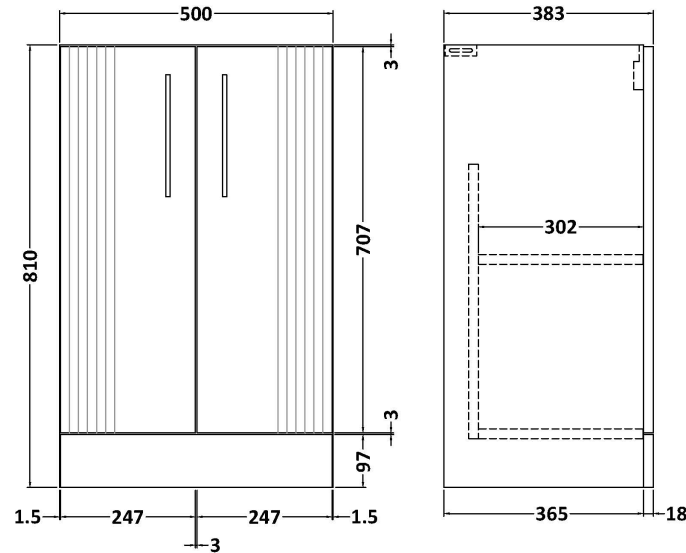

### Product Dimensions

Height (mm):	810
Width (mm):	500
Depth (mm):	383
Nett Weight (kg):	21.5

### Packaging Dimensions

Height (mm):	830
Width (mm):	520
Depth (mm):	405
Gross Weight (kg):	22

### Product Dimensions

Height (mm):	160
Width (mm):	510
Depth (mm):	440
Nett Weight (kg):	9

### Packaging Dimensions

Height (mm):	190
Width (mm):	530
Depth (mm):	415
Gross Weight (kg):	9.5