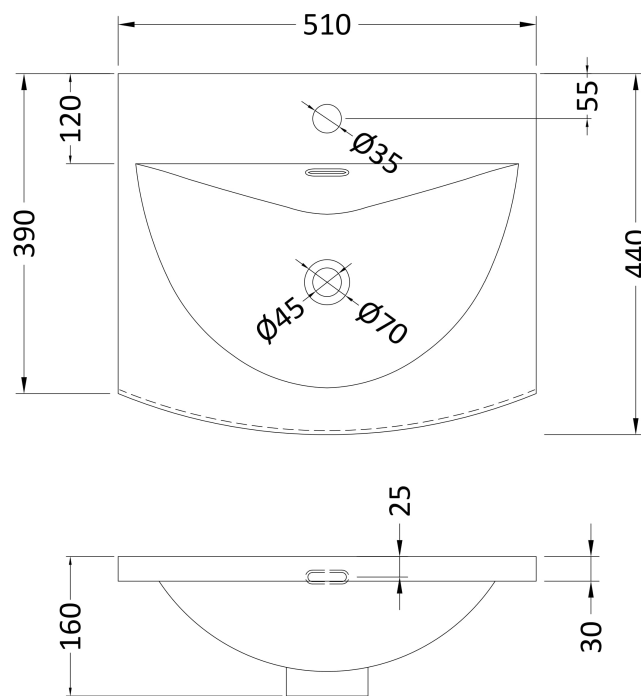

### Product Dimensions

Height (mm):	810
Width (mm):	500
Depth (mm):	383
Nett Weight (kg):	21.5

### Packaging Dimensions

Height (mm):	830
Width (mm):	520
Depth (mm):	405
Gross Weight (kg):	22

### Outer Box Dimensions (If Applicable)

Height (mm):	
Width (mm):	
Depth (mm):	
Gross Weight (kg):	
Barcode:	5056462655314

### Product Dimensions

Height (mm):	160
Width (mm):	510
Depth (mm):	440
Nett Weight (kg):	9