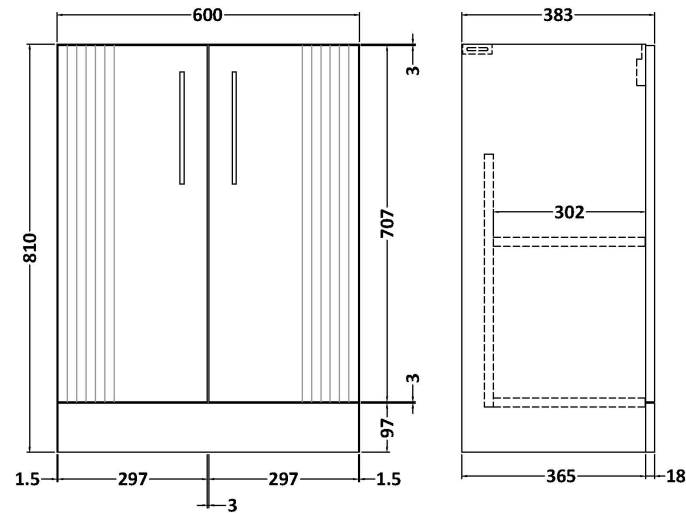

Sales Code: DPF825B

Description: 600 F/S 2-Door Vanity & Basin 2

Packaging Details

Barcode: 5056462675343

Sales Code: FLT825

Description: 600 F/S 2-Door Basin Unit

Product Dimensions

Height (mm):	810
Width (mm):	600
Depth (mm):	383
Nett Weight (kg):	26.2

Packaging Dimensions

Height (mm):	830
Width (mm):	620
Depth (mm):	405
Gross Weight (kg):	26.7

Packaging Data

Box Colour:	Brown Cardboard Box - Printed
Box Qty:	0
Label Size:	0 x 0
Label Colour:	Not Applicable
Label Qty:	0

Outer Box Dimensions (If Applicable)

Height (mm):	
Width (mm):	
Depth (mm):	
Gross Weight (kg):	
Barcode:	5056462655437

Product Details

Country of Origin:	China
Fitting Instruction:	No
CE & UKCA:	
FSC Certified Materials:	Yes
Colour:	Satin Green
Construction Method:	Cam & Wood Dowel
Construction Type:	Rigid
Cabinet Finish:	MFC Painted Gloss
Fascia Finish:	Mdf Painted Gloss
Cabinet Thickness (mm):	16
Fascia Thickness (mm):	18
Drawer Included:	No
Drawer Type:	Not Applicable
No of Shelves:	1
Hinge Type:	95 Degree Soft Close
Hinge Included:	Yes, Supplied
Adjustable Legs:	No, Not Required
Fixings Included:	Yes
Handle Style:	Modern
Waste Shroud:	Not Applicable
Handle Included:	Yes, Supplied
Handle Type:	Bar

Sales Code: NVM003

Description: Minimalist Basin 600mm

Product Dimensions

Height (mm):	170
Width (mm):	600
Depth (mm):	390
Nett Weight (kg):	10.76

Packaging Dimensions

Height (mm):	200
Width (mm):	400
Depth (mm):	620
Gross Weight (kg):	10.76