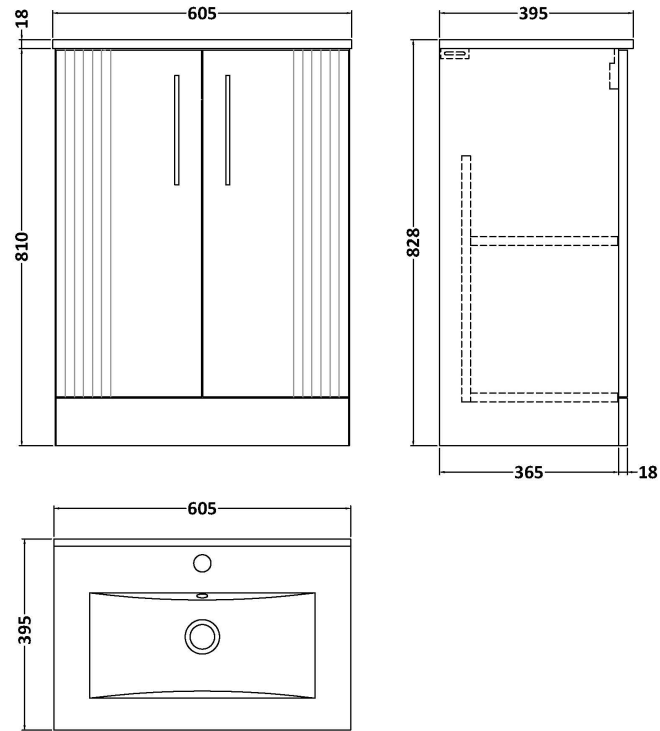

Sales Code: DPF825B

Description: 600 F/S 2-Door Vanity & Basin 2

Packaging Details

Barcode: 5056462675343

Sales Code: FLT825

Description: 600 F/S 2-Door Basin Unit

Product Dimensions

Height (mm):	810
Width (mm):	600
Depth (mm):	383
Nett Weight (kg):	26.2

Packaging Dimensions

Height (mm):	830
Width (mm):	620
Depth (mm):	405
Gross Weight (kg):	26.7

Packaging Data

Box Colour:	Brown Cardboard Box - Printed
Box Qty:	0
Label Size:	0 x 0
Label Colour:	Not Applicable
Label Qty:	0

Outer Box Dimensions (If Applicable)

Height (mm):	
Width (mm):	
Depth (mm):	
Gross Weight (kg):	
Barcode:	5056462655437

Product Details

Country of Origin:	China
Fitting Instruction:	No
CE & UKCA:	
FSC Certified Materials:	Yes
Colour:	Satin Green
Construction Method:	Cam & Wood Dowel
Construction Type:	Rigid
Cabinet Finish:	MFC Painted Gloss
Fascia Finish:	Mdf Painted Gloss
Cabinet Thickness (mm):	16
Fascia Thickness (mm):	18
Drawer Included:	No
Drawer Type:	Not Applicable
No of Shelves:	1
Hinge Type:	95 Degree Soft Close
Hinge Included:	Yes, Supplied
Adjustable Legs:	No, Not Required
Fixings Included:	Yes
Handle Style:	Modern
Waste Shroud:	Not Applicable
Handle Included:	Yes, Supplied
Handle Type:	Bar

Sales Code: NVM003

Description: Minimalist Basin 600mm

Product Dimensions

Height (mm):	170
Width (mm):	600
Depth (mm):	390
Nett Weight (kg):	10.76

Packaging Dimensions

Height (mm):	200
Width (mm):	400
Depth (mm):	620
Gross Weight (kg):	10.76