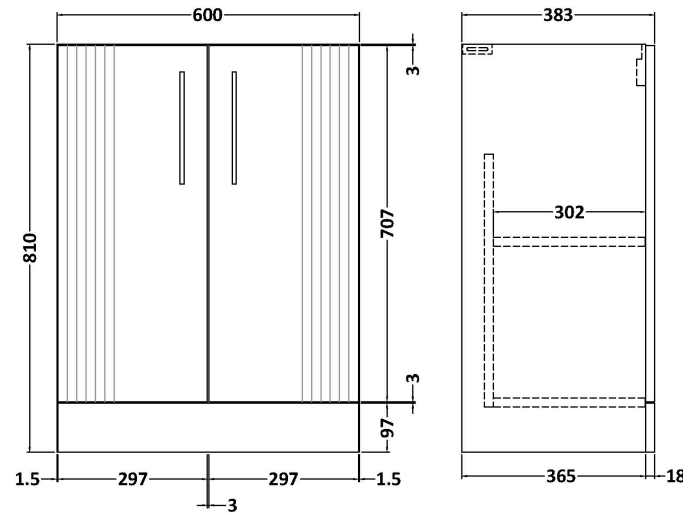

Sales Code: DPF825G

Description: 600 F/S 2-Door Vanity & Basin 4

Packaging Details

Barcode: 5056462681702

Sales Code: FLT825

Description: 600 F/S 2-Door Basin Unit

Product Dimensions

Height (mm):	810
Width (mm):	600
Depth (mm):	383
Nett Weight (kg):	26.2

Packaging Dimensions

Height (mm):	830
Width (mm):	620
Depth (mm):	405
Gross Weight (kg):	26.7

Packaging Data

Box Colour:	Brown Cardboard Box - Printed
Box Qty:	0
Label Size:	0 x 0
Label Colour:	Not Applicable
Label Qty:	0

Outer Box Dimensions (If Applicable)

Height (mm):	
Width (mm):	
Depth (mm):	
Gross Weight (kg):	
Barcode:	5056462655437

Product Details

Country of Origin:	China
Fitting Instruction:	No
CE & UKCA:	
FSC Certified Materials:	Yes
Colour:	Satin Green
Construction Method:	Cam & Wood Dowel
Construction Type:	Rigid
Cabinet Finish:	MFC Painted Gloss
Fascia Finish:	Mdf Painted Gloss
Cabinet Thickness (mm):	16
Fascia Thickness (mm):	18
Drawer Included:	No
Drawer Type:	Not Applicable
No of Shelves:	1
Hinge Type:	95 Degree Soft Close
Hinge Included:	Yes, Supplied
Adjustable Legs:	No, Not Required
Fixings Included:	Yes
Handle Style:	Modern
Waste Shroud:	Not Applicable
Handle Included:	Yes, Supplied
Handle Type:	Bar

Sales Code: NVM043

Description: 600 Curved Basin 1Th

Product Dimensions

Height (mm):	160
Width (mm):	610
Depth (mm):	440
Nett Weight (kg):	11

Packaging Dimensions

Height (mm):	190
Width (mm):	630
Depth (mm):	415
Gross Weight (kg):	11.5