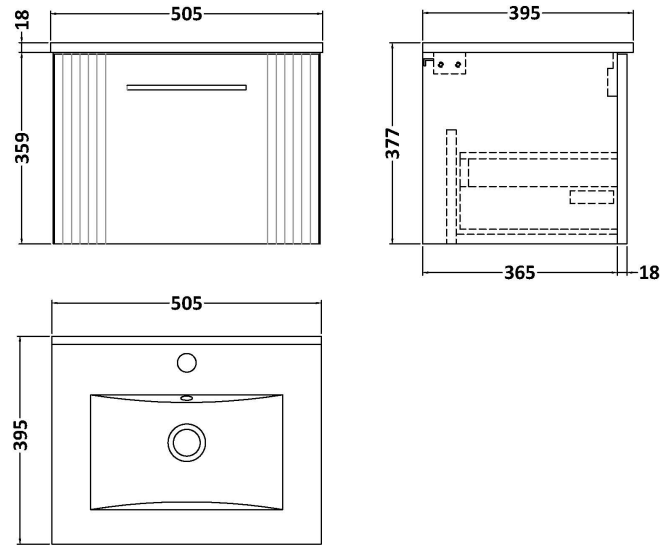

Sales Code: DPF891B

Description: 500 W/H Single Drawer Vanity & Basin 2

Packaging Details

Barcode: 5056462675046