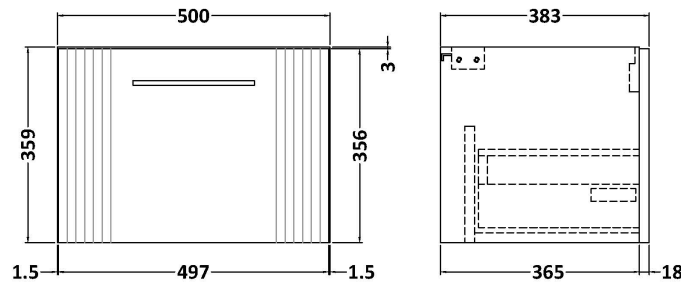

### Product Dimensions

Height (mm):	359
Width (mm):	500
Depth (mm):	383
Nett Weight (kg):	12

### Packaging Dimensions

Height (mm):	380
Width (mm):	520
Depth (mm):	405
Gross Weight (kg):	12.5

### Product Dimensions

Height (mm):	170
Width (mm):	500
Depth (mm):	390
Nett Weight (kg):	9

### Packaging Dimensions

Height (mm):	400
Width (mm):	520
Depth (mm):	200
Gross Weight (kg):	9