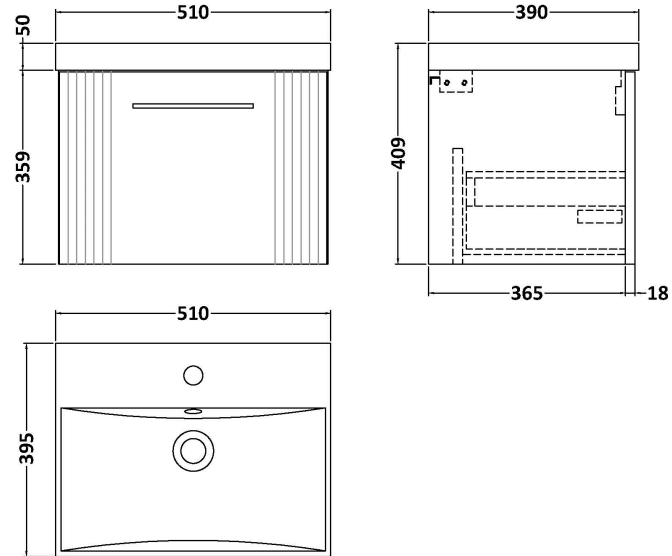

Sales Code: DPF891D

Description: 500 W/H Single Drawer Vanity & Basin 3

Packaging Details

Barcode: 5056462675053

Sales Code: FLT891

Description: 500 W/H Single Drawer Unit

Product Dimensions

Height (mm):	359
Width (mm):	500
Depth (mm):	383
Nett Weight (kg):	12

Packaging Dimensions

Height (mm):	380
Width (mm):	520
Depth (mm):	405
Gross Weight (kg):	12.5

Packaging Data

Box Colour:	Brown Cardboard Box - Printed
Box Qty:	0
Label Size:	0 x 0
Label Colour:	Not Applicable
Label Qty:	0

Outer Box Dimensions (If Applicable)

Height (mm):	
Width (mm):	
Depth (mm):	
Gross Weight (kg):	
Barcode:	5056462655352

Product Details

Country of Origin:	China
Fitting Instruction:	No
CE & UKCA:	
FSC Certified Materials:	Yes
Colour:	Satin Green
Construction Method:	Cam & Wood Dowel
Construction Type:	Rigid
Cabinet Finish:	MFC Painted Gloss
Fascia Finish:	Mdf Painted Gloss
Cabinet Thickness (mm):	16
Fascia Thickness (mm):	18
Drawer Included:	Yes
Drawer Type:	80mm High Metal S/C Inc Galler
No of Shelves:	0
Hinge Type:	Not Applicable
Hinge Included:	No
Adjustable Legs:	No, Not Required
Fixings Included:	Yes
Handle Style:	Modern
Waste Shroud:	Yes
Handle Included:	Yes, Supplied
Handle Type:	Bar

Sales Code: NVM032

Description: 500 Thin Edged Basin 1Th

Product Dimensions

Height (mm):	170
Width (mm):	510
Depth (mm):	395
Nett Weight (kg):	9.5

Packaging Dimensions

Height (mm):	190
Width (mm):	530
Depth (mm):	415
Gross Weight (kg):	10