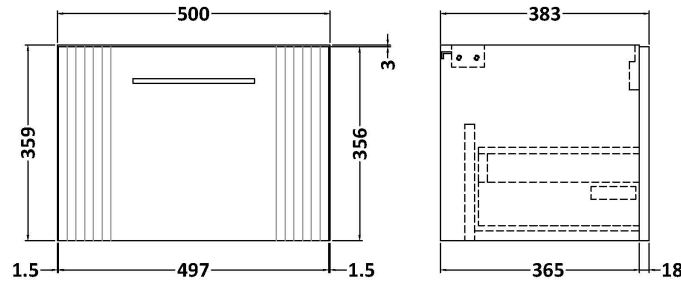

### Product Dimensions

Height (mm):	359
Width (mm):	500
Depth (mm):	383
Nett Weight (kg):	12

### Packaging Dimensions

Height (mm):	380
Width (mm):	520
Depth (mm):	405
Gross Weight (kg):	12.5

### Product Dimensions

Height (mm):	160
Width (mm):	510
Depth (mm):	440
Nett Weight (kg):	9

### Packaging Dimensions

Height (mm):	190
Width (mm):	530
Depth (mm):	415
Gross Weight (kg):	9.5