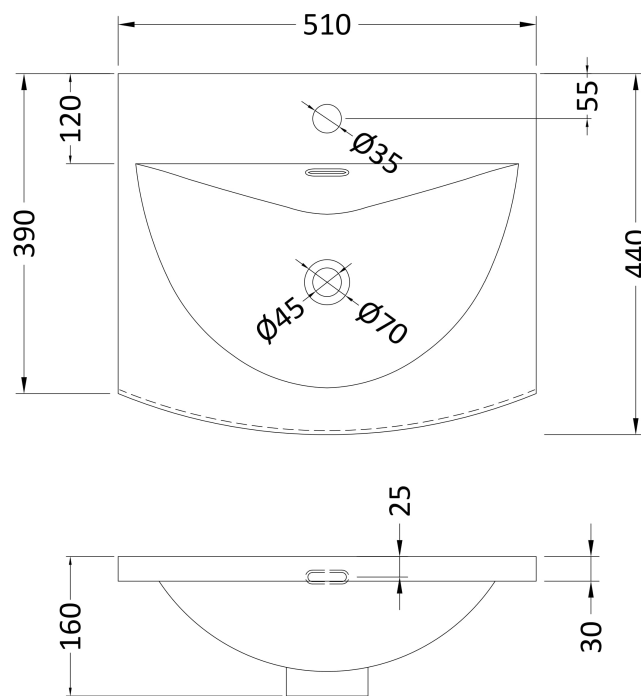

### Product Dimensions

Height (mm):	359
Width (mm):	500
Depth (mm):	383
Nett Weight (kg):	12

### Packaging Dimensions

Height (mm):	380
Width (mm):	520
Depth (mm):	405
Gross Weight (kg):	12.5

### Outer Box Dimensions (If Applicable)

Height (mm):	
Width (mm):	
Depth (mm):	
Gross Weight (kg):	
Barcode:	5056462655352

### Product Dimensions

Height (mm):	160
Width (mm):	510
Depth (mm):	440
Nett Weight (kg):	9