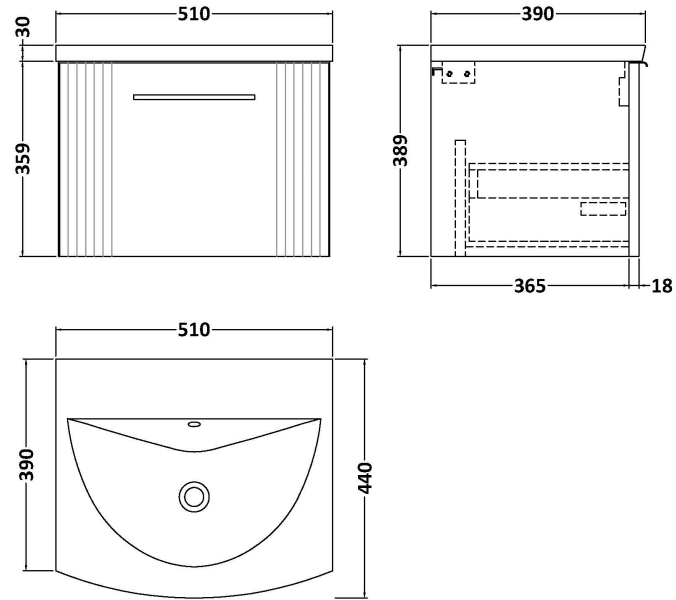

Sales Code: DPF891G

Description: 500 W/H Single Drawer Vanity & Basin 4

Packaging Details

Barcode: 5056462681603