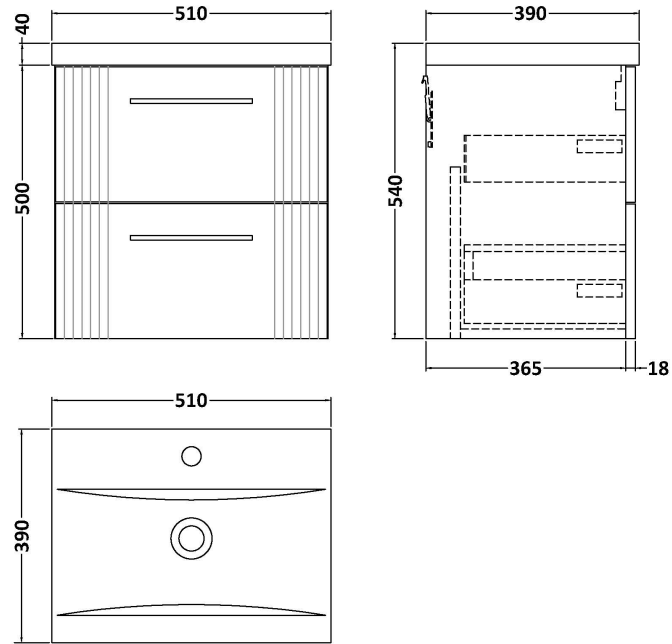

Sales Code: DPF892A

Description: 500 W/H 2-Drawer Vanity & Basin 1

Packaging Details

Barcode: 5056462675183

Sales Code: FLT892

Description: 500 W/H 2-Drawer Unit

Product Dimensions

Height (mm):	500
Width (mm):	500
Depth (mm):	383
Nett Weight (kg):	18.5

Packaging Dimensions

Height (mm):	520
Width (mm):	520
Depth (mm):	405
Gross Weight (kg):	19

Packaging Data

Box Colour:	Brown Cardboard Box - Printed
Box Qty:	0
Label Size:	0 x 0
Label Colour:	Not Applicable
Label Qty:	0

Outer Box Dimensions (If Applicable)

Height (mm):	
Width (mm):	
Depth (mm):	
Gross Weight (kg):	
Barcode:	5056462655390

Product Details

Country of Origin:	China
Fitting Instruction:	No
CE & UKCA:	
FSC Certified Materials:	Yes
Colour:	Satin Green
Construction Method:	Cam & Wood Dowel
Construction Type:	Rigid
Cabinet Finish:	MFC Painted Gloss
Fascia Finish:	Mdf Painted Gloss
Cabinet Thickness (mm):	16
Fascia Thickness (mm):	18
Drawer Included:	Yes
Drawer Type:	80mm High Metal Softclose
No of Shelves:	0
Hinge Type:	Not Applicable
Hinge Included:	No
Adjustable Legs:	No, Not Required
Fixings Included:	Yes
Handle Style:	Modern
Waste Shroud:	Yes
Handle Included:	Yes, Supplied
Handle Type:	Bar

Sales Code: NVM012

Description: 500 Mid-Edged Basin 1 Th

Product Dimensions

Height (mm):	180
Width (mm):	510
Depth (mm):	390
Nett Weight (kg):	10.54

Packaging Dimensions

Height (mm):	210
Width (mm):	410
Depth (mm):	530
Gross Weight (kg):	10.54