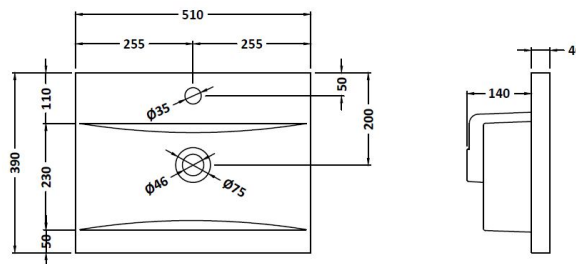

Packaging Dimensions

Height (mm):	520
Width (mm):	520
Depth (mm):	405
Gross Weight (kg):	19

Packaging Data

Box Colour:	Brown Cardboard Box - Printed
Box Qty:	0
Label Size:	0 x 0
Label Colour:	Not Applicable
Label Qty:	0

Outer Box Dimensions (If Applicable)

Height (mm):	
Width (mm):	
Depth (mm):	
Gross Weight (kg):	
Barcode:	5056462655390

Product Details

Country of Origin:	China
Fitting Instruction:	No
CE & UKCA:	
FSC Certified Materials:	Yes
Colour:	Satin Green
Construction Method:	Cam & Wood Dowel
Construction Type:	Rigid
Cabinet Finish:	MFC Painted Gloss
Fascia Finish:	Mdf Painted Gloss
Cabinet Thickness (mm):	16
Fascia Thickness (mm):	18
Drawer Included:	Yes
Drawer Type:	80mm High Metal Softclose
No of Shelves:	0
Hinge Type:	Not Applicable
Hinge Included:	No
Adjustable Legs:	No, Not Required
Fixings Included:	Yes
Handle Style:	Modern
Waste Shroud:	Yes
Handle Included:	Yes, Supplied
Handle Type:	Bar

Sales Code: NVM012

Description: 500 Mid-Edged Basin 1 Th

Product Dimensions

Height (mm):	180
Width (mm):	510
Depth (mm):	390
Nett Weight (kg):	10.54

Packaging Dimensions

Height (mm):	210
Width (mm):	410
Depth (mm):	530
Gross Weight (kg):	10.54

Packaging Data

Box Colour:	Brown Cardboard Box - Printed
Box Qty:	1
Label Size:	100 x 50
Label Colour:	White Label
Label Qty:	2

Outer Box Dimensions (If Applicable)

Height (mm):	
Width (mm):	
Depth (mm):	
Gross Weight (kg):	
Barcode:	5055369043446