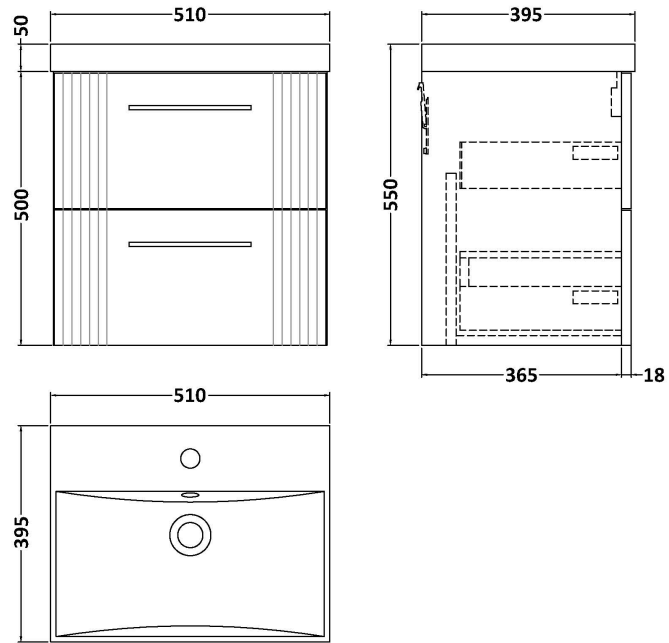

Sales Code: DPF892D

Description: 500 W/H 2-Drawer Vanity & Basin 3

Packaging Details

Barcode: 5056462675206