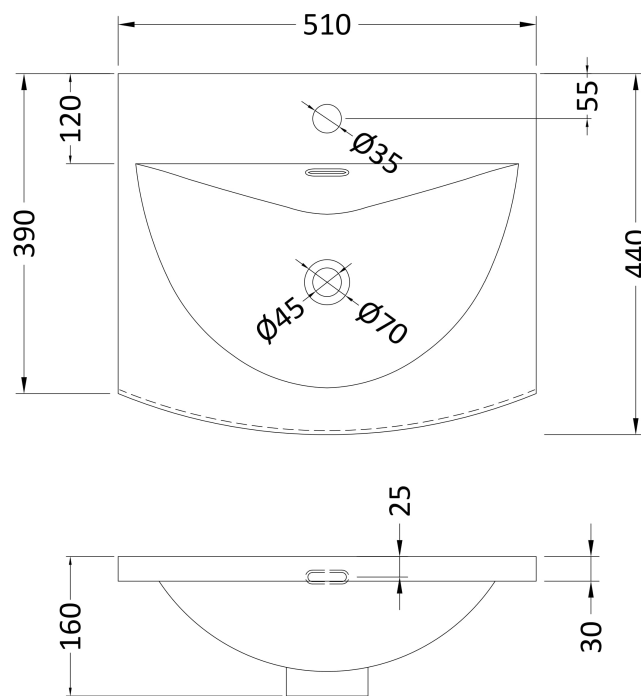

Packaging Dimensions

Height (mm):	520
Width (mm):	520
Depth (mm):	405
Gross Weight (kg):	19

Packaging Data

Box Colour:	Brown Cardboard Box - Printed
Box Qty:	0
Label Size:	0 x 0
Label Colour:	Not Applicable
Label Qty:	0

Outer Box Dimensions (If Applicable)

Height (mm):	
Width (mm):	
Depth (mm):	
Gross Weight (kg):	
Barcode:	5056462655390

Product Details

Country of Origin:	China
Fitting Instruction:	No
CE & UKCA:	
FSC Certified Materials:	Yes
Colour:	Satin Green
Construction Method:	Cam & Wood Dowel
Construction Type:	Rigid
Cabinet Finish:	MFC Painted Gloss
Fascia Finish:	Mdf Painted Gloss
Cabinet Thickness (mm):	16
Fascia Thickness (mm):	18
Drawer Included:	Yes
Drawer Type:	80mm High Metal Softclose
No of Shelves:	0
Hinge Type:	Not Applicable
Hinge Included:	No
Adjustable Legs:	No, Not Required
Fixings Included:	Yes
Handle Style:	Modern
Waste Shroud:	Yes
Handle Included:	Yes, Supplied
Handle Type:	Bar

Sales Code: NVM042

Description: 500 Curved Basin 1Th

Product Dimensions

Height (mm):	160
Width (mm):	510
Depth (mm):	440
Nett Weight (kg):	9

Packaging Dimensions

Height (mm):	190
Width (mm):	530
Depth (mm):	415
Gross Weight (kg):	9.5

Packaging Data

Box Colour:	Brown Cardboard Box - Printed
Box Qty:	1
Label Size:	100 x 50
Label Colour:	White Label
Label Qty:	2

Outer Box Dimensions (If Applicable)

Height (mm):	
Width (mm):	
Depth (mm):	
Gross Weight (kg):	
Barcode:	5056462620985