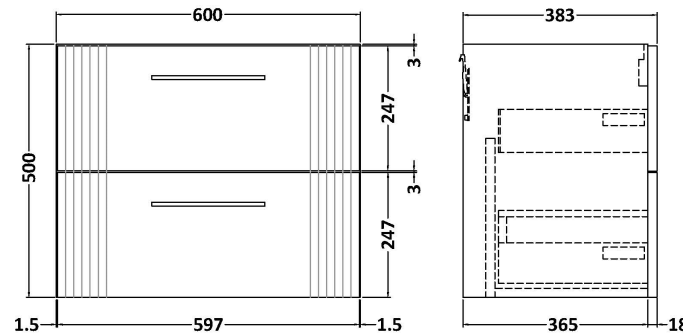

Sales Code: DPF893A

Description: 600 W/H 2-Drawer Vanity & Basin 1

Packaging Details

Barcode: 5056462675992

Sales Code: FLT893

Description: 600 W/H 2-Drawer Unit

Product Dimensions

Height (mm):	500
Width (mm):	600
Depth (mm):	383
Nett Weight (kg):	22.5

Packaging Dimensions

Height (mm):	520
Width (mm):	620
Depth (mm):	405
Gross Weight (kg):	23

Packaging Data

Box Colour:	Brown Cardboard Box - Printed
Box Qty:	0
Label Size:	0 x 0
Label Colour:	Not Applicable
Label Qty:	0

Outer Box Dimensions (If Applicable)

Height (mm):	
Width (mm):	
Depth (mm):	
Gross Weight (kg):	
Barcode:	5056462655512

Product Details

Country of Origin:	China
Fitting Instruction:	No
CE & UKCA:	
FSC Certified Materials:	Yes
Colour:	Satin Green
Construction Method:	Cam & Wood Dowel
Construction Type:	Rigid
Cabinet Finish:	MFC Painted Gloss
Fascia Finish:	Mdf Painted Gloss
Cabinet Thickness (mm):	16
Fascia Thickness (mm):	18
Drawer Included:	Yes
Drawer Type:	80mm High Metal Softclose
No of Shelves:	0
Hinge Type:	Not Applicable
Hinge Included:	No
Adjustable Legs:	No, Not Required
Fixings Included:	Yes
Handle Style:	Modern
Waste Shroud:	Yes
Handle Included:	Yes, Supplied
Handle Type:	Bar

Sales Code: NVM013

Description: 600 Mid-Edged Basin 1 Th

Product Dimensions

Height (mm):	180
Width (mm):	610
Depth (mm):	390
Nett Weight (kg):	11

Packaging Dimensions

Height (mm):	200
Width (mm):	410
Depth (mm):	630
Gross Weight (kg):	11