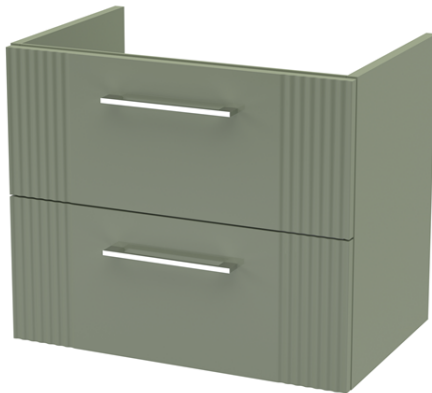

Sales Code: DPF893A

Description: 600 W/H 2-Drawer Vanity & Basin 1

Packaging Details

Barcode: 5056462675992

Sales Code: FLT893

Description: 600 W/H 2-Drawer Unit

Product Dimensions

Height (mm):	500
Width (mm):	600
Depth (mm):	383
Nett Weight (kg):	22.5

Packaging Dimensions

Height (mm):	520
Width (mm):	620
Depth (mm):	405
Gross Weight (kg):	23

Packaging Data

Box Colour:	Brown Cardboard Box - Printed
Box Qty:	0
Label Size:	0 x 0
Label Colour:	Not Applicable
Label Qty:	0

Outer Box Dimensions (If Applicable)

Height (mm):	
Width (mm):	
Depth (mm):	
Gross Weight (kg):	
Barcode:	5056462655512

Product Details

Country of Origin:	China
Fitting Instruction:	No
CE & UKCA:	
FSC Certified Materials:	Yes
Colour:	Satin Green
Construction Method:	Cam & Wood Dowel
Construction Type:	Rigid
Cabinet Finish:	MFC Painted Gloss
Fascia Finish:	Mdf Painted Gloss
Cabinet Thickness (mm):	16
Fascia Thickness (mm):	18
Drawer Included:	Yes
Drawer Type:	80mm High Metal Softclose
No of Shelves:	0
Hinge Type:	Not Applicable
Hinge Included:	No
Adjustable Legs:	No, Not Required
Fixings Included:	Yes
Handle Style:	Modern
Waste Shroud:	Yes
Handle Included:	Yes, Supplied
Handle Type:	Bar

Sales Code: NVM013

Description: 600 Mid-Edged Basin 1 Th

Product Dimensions

Height (mm):	180
Width (mm):	610
Depth (mm):	390
Nett Weight (kg):	11

Packaging Dimensions

Height (mm):	200
Width (mm):	410
Depth (mm):	630
Gross Weight (kg):	11