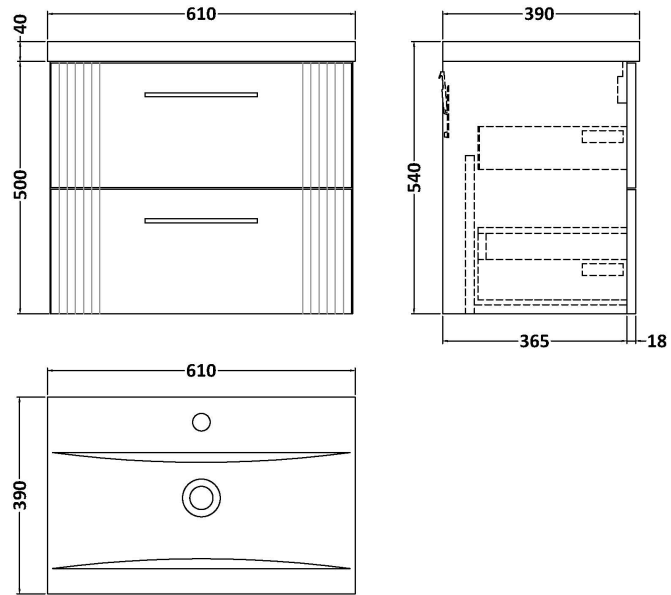

Sales Code: DPF893A

Description: 600 W/H 2-Drawer Vanity & Basin 1

Packaging Details

Barcode: 5056462675992

Sales Code: FLT893

Description: 600 W/H 2-Drawer Unit

Product Dimensions

Height (mm):	500
Width (mm):	600
Depth (mm):	383
Nett Weight (kg):	22.5

Packaging Dimensions

Height (mm):	520
Width (mm):	620
Depth (mm):	405
Gross Weight (kg):	23

Packaging Data

Box Colour:	Brown Cardboard Box - Printed
Box Qty:	0
Label Size:	0 x 0
Label Colour:	Not Applicable
Label Qty:	0

Outer Box Dimensions (If Applicable)

Height (mm):	
Width (mm):	
Depth (mm):	
Gross Weight (kg):	
Barcode:	5056462655512

Product Details

Country of Origin:	China
Fitting Instruction:	No
CE & UKCA:	
FSC Certified Materials:	Yes
Colour:	Satin Green
Construction Method:	Cam & Wood Dowel
Construction Type:	Rigid
Cabinet Finish:	MFC Painted Gloss
Fascia Finish:	Mdf Painted Gloss
Cabinet Thickness (mm):	16
Fascia Thickness (mm):	18
Drawer Included:	Yes
Drawer Type:	80mm High Metal Softclose
No of Shelves:	0
Hinge Type:	Not Applicable
Hinge Included:	No
Adjustable Legs:	No, Not Required
Fixings Included:	Yes
Handle Style:	Modern
Waste Shroud:	Yes
Handle Included:	Yes, Supplied
Handle Type:	Bar

Sales Code: NVM013

Description: 600 Mid-Edged Basin 1 Th

Product Dimensions

Height (mm):	180
Width (mm):	610
Depth (mm):	390
Nett Weight (kg):	11

Packaging Dimensions

Height (mm):	200
Width (mm):	410
Depth (mm):	630
Gross Weight (kg):	11