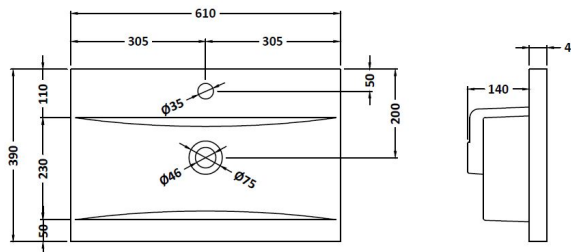

Packaging Dimensions

Height (mm):	520
Width (mm):	620
Depth (mm):	405
Gross Weight (kg):	23

Packaging Data

Box Colour:	Brown Cardboard Box - Printed
Box Qty:	0
Label Size:	0 x 0
Label Colour:	Not Applicable
Label Qty:	0

Outer Box Dimensions (If Applicable)

Height (mm):	
Width (mm):	
Depth (mm):	
Gross Weight (kg):	
Barcode:	5056462655512

Product Details

Country of Origin:	China
Fitting Instruction:	No
CE & UKCA:	
FSC Certified Materials:	Yes
Colour:	Satin Green
Construction Method:	Cam & Wood Dowel
Construction Type:	Rigid
Cabinet Finish:	MFC Painted Gloss
Fascia Finish:	Mdf Painted Gloss
Cabinet Thickness (mm):	16
Fascia Thickness (mm):	18
Drawer Included:	Yes
Drawer Type:	80mm High Metal Softclose
No of Shelves:	0
Hinge Type:	Not Applicable
Hinge Included:	No
Adjustable Legs:	No, Not Required
Fixings Included:	Yes
Handle Style:	Modern
Waste Shroud:	Yes
Handle Included:	Yes, Supplied
Handle Type:	Bar

Sales Code: NVM013

Description: 600 Mid-Edged Basin 1 Th

Product Dimensions

Height (mm):	180
Width (mm):	610
Depth (mm):	390
Nett Weight (kg):	11

Packaging Dimensions

Height (mm):	200
Width (mm):	410
Depth (mm):	630
Gross Weight (kg):	11

Packaging Data

Box Colour:	Brown Cardboard Box - Printed
Box Qty:	1
Label Size:	100 x 50
Label Colour:	White Label
Label Qty:	2

Outer Box Dimensions (If Applicable)

Height (mm):	
Width (mm):	
Depth (mm):	
Gross Weight (kg):	
Barcode:	5055369043415