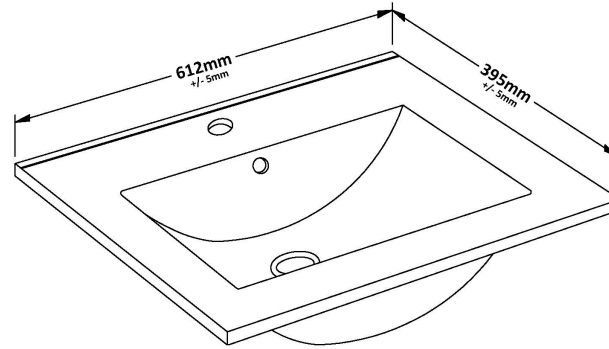

### Product Dimensions

Height (mm):	500
Width (mm):	600
Depth (mm):	383
Nett Weight (kg):	22.5

### Packaging Dimensions

Height (mm):	520
Width (mm):	620
Depth (mm):	405
Gross Weight (kg):	23

### Outer Box Dimensions (If Applicable)

Height (mm):	
Width (mm):	
Depth (mm):	
Gross Weight (kg):	
Barcode:	5056462655512

### Product Dimensions

Height (mm):	170
Width (mm):	600
Depth (mm):	390
Nett Weight (kg):	10.76