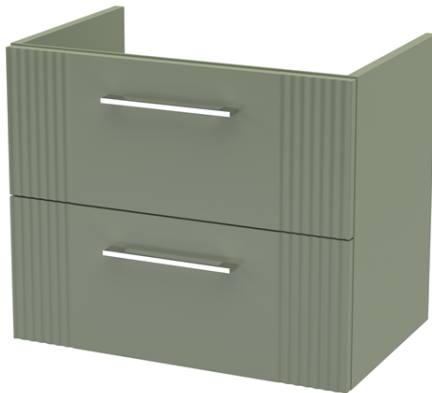

Sales Code: DPF893B

Description: 600 W/H 2-Drawer Vanity & Basin 2

### Packaging Details

Barcode: 5056462676005

Sales Code: FLT893

Description: 600 W/H 2-Drawer Unit

### Product Dimensions

Height (mm):	500
Width (mm):	600
Depth (mm):	383
Nett Weight (kg):	22.5

### Product Dimensions

Height (mm):	170
Width (mm):	600
Depth (mm):	390
Nett Weight (kg):	10.76