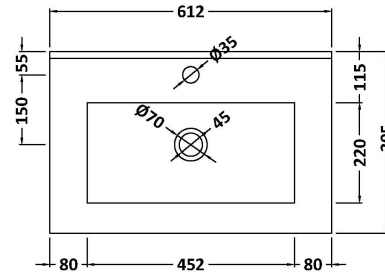

### Product Dimensions

Height (mm):	500
Width (mm):	600
Depth (mm):	383
Nett Weight (kg):	22.5

### Packaging Dimensions

Height (mm):	520
Width (mm):	620
Depth (mm):	405
Gross Weight (kg):	23

### Outer Box Dimensions (If Applicable)

Height (mm):	
Width (mm):	
Depth (mm):	
Gross Weight (kg):	
Barcode:	5056462655512

### Product Dimensions

Height (mm):	170
Width (mm):	600
Depth (mm):	390
Nett Weight (kg):	10.76