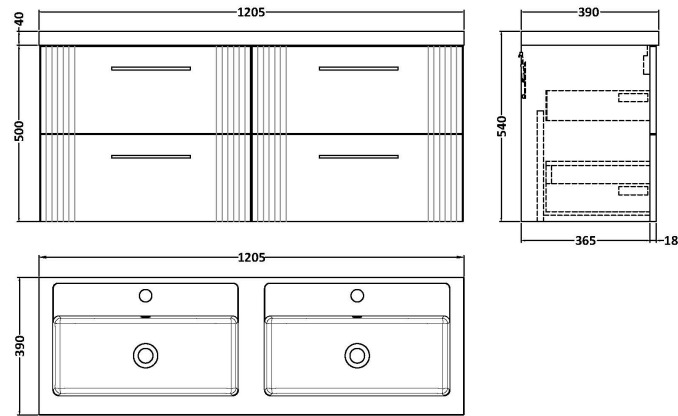

Sales Code: DPF893C

Description: 1200 W/H 4-Drawer Vanity & Double Basin

Packaging Details

Barcode: 5056462677040