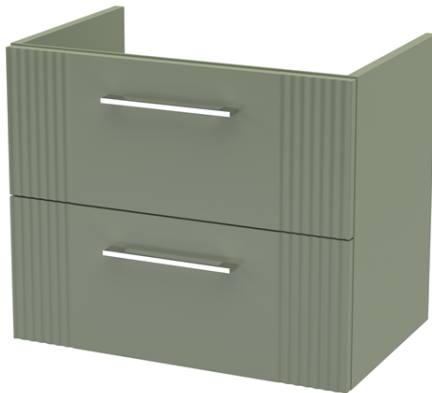

**Sales Code:** DPF893C

**Description:** 1200 W/H 4-Drawer Vanity & Double Basin

**Packaging Details**

Barcode: 5056462677040

Sales Code: FLT893

Description: 600 W/H 2-Drawer Unit

### Product Dimensions

Height (mm):	500
Width (mm):	600
Depth (mm):	383
Nett Weight (kg):	22.5

### Packaging Dimensions

Height (mm):	520
Width (mm):	620
Depth (mm):	405
Gross Weight (kg):	23

**Sales Code:** PMB424

**Description:** Double Polymarble Basin 1205 X 390

**Product Dimensions**

Height (mm):	390
Width (mm):	1205
Depth (mm):	157
Nett Weight (kg):	18.12

**Packaging Dimensions**

Height (mm):	100
Width (mm):	1205
Depth (mm):	400
Gross Weight (kg):	18.12