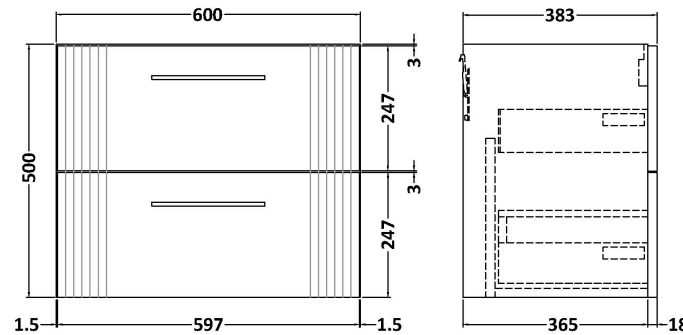

### Product Dimensions

Height (mm):	500
Width (mm):	600
Depth (mm):	383
Nett Weight (kg):	22.5

### Packaging Dimensions

Height (mm):	520
Width (mm):	620
Depth (mm):	405
Gross Weight (kg):	23

### Outer Box Dimensions (If Applicable)

Height (mm):	
Width (mm):	
Depth (mm):	
Gross Weight (kg):	
Barcode:	5056462655512

**Sales Code:** PMB424

**Description:** Double Polymarble Basin 1205 X 390

**Product Dimensions**

Height (mm):	390
Width (mm):	1205
Depth (mm):	157
Nett Weight (kg):	18.12

**Packaging Dimensions**

Height (mm):	100
Width (mm):	1205
Depth (mm):	400
Gross Weight (kg):	18.12