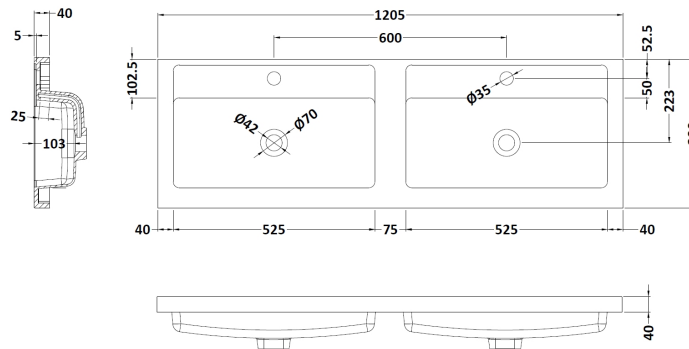

### Product Dimensions

Height (mm):	500
Width (mm):	600
Depth (mm):	383
Nett Weight (kg):	22.5

### Packaging Dimensions

Height (mm):	520
Width (mm):	620
Depth (mm):	405
Gross Weight (kg):	23

### Outer Box Dimensions (If Applicable)

Height (mm):	
Width (mm):	
Depth (mm):	
Gross Weight (kg):	
Barcode:	5056462655512

**Sales Code:** PMB424

**Description:** Double Polymarble Basin 1205 X 390

**Product Dimensions**

Height (mm):	390
Width (mm):	1205
Depth (mm):	157
Nett Weight (kg):	18.12

**Packaging Dimensions**

Height (mm):	100
Width (mm):	1205
Depth (mm):	400
Gross Weight (kg):	18.12