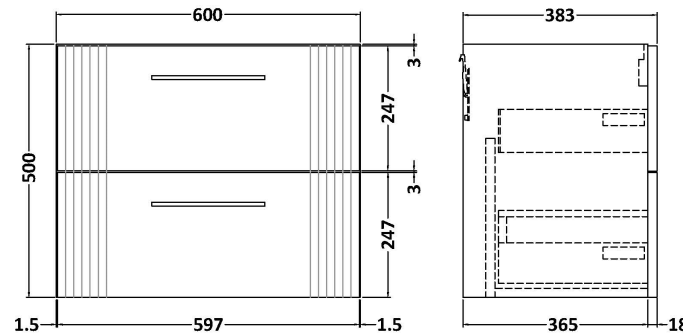

### Product Dimensions

Height (mm):	500
Width (mm):	600
Depth (mm):	383
Nett Weight (kg):	22.5

### Packaging Dimensions

Height (mm):	520
Width (mm):	620
Depth (mm):	405
Gross Weight (kg):	23

### Product Dimensions

Height (mm):	170
Width (mm):	610
Depth (mm):	395
Nett Weight (kg):	11

### Packaging Dimensions

Height (mm):	190
Width (mm):	630
Depth (mm):	415
Gross Weight (kg):	11.5