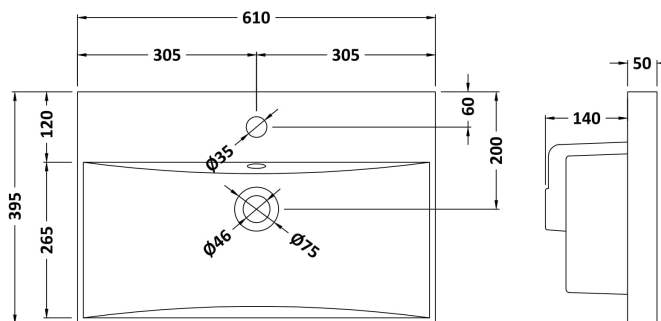

### Product Dimensions

Height (mm):	500
Width (mm):	600
Depth (mm):	383
Nett Weight (kg):	22.5

### Packaging Dimensions

Height (mm):	520
Width (mm):	620
Depth (mm):	405
Gross Weight (kg):	23

### Outer Box Dimensions (If Applicable)

Height (mm):	
Width (mm):	
Depth (mm):	
Gross Weight (kg):	
Barcode:	5056462655512

### Product Dimensions

Height (mm):	170
Width (mm):	610
Depth (mm):	395
Nett Weight (kg):	11