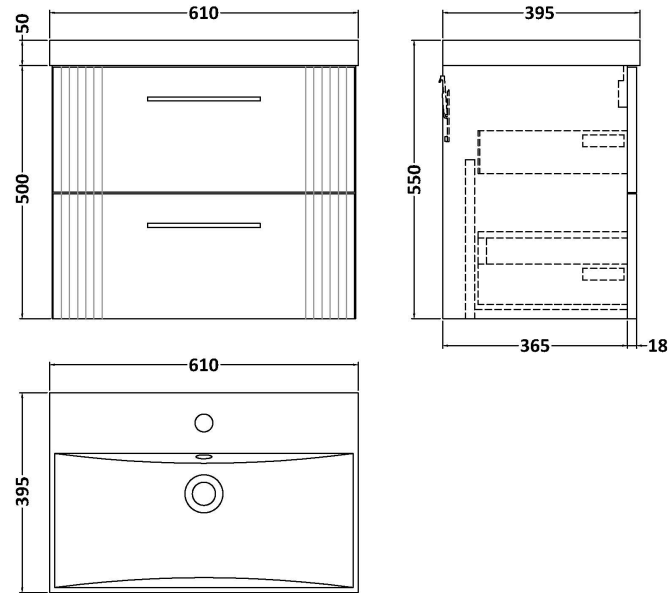

Sales Code: DPF893D

Description: 600 W/H 2-Drawer Vanity & Basin 3

Packaging Details

Barcode: 5056462676012