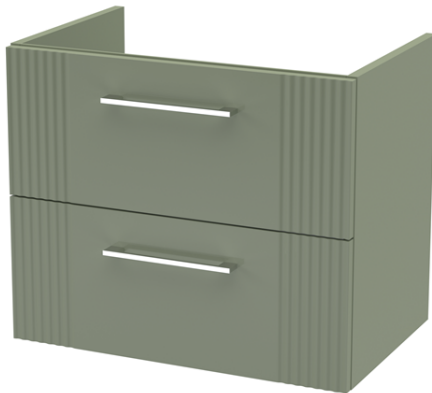

Sales Code: DPF893D

Description: 600 W/H 2-Drawer Vanity & Basin 3

### Packaging Details

Barcode: 5056462676012

Sales Code: FLT893

Description: 600 W/H 2-Drawer Unit

### Product Dimensions

Height (mm):	500
Width (mm):	600
Depth (mm):	383
Nett Weight (kg):	22.5

### Product Dimensions

Height (mm):	170
Width (mm):	610
Depth (mm):	395
Nett Weight (kg):	11