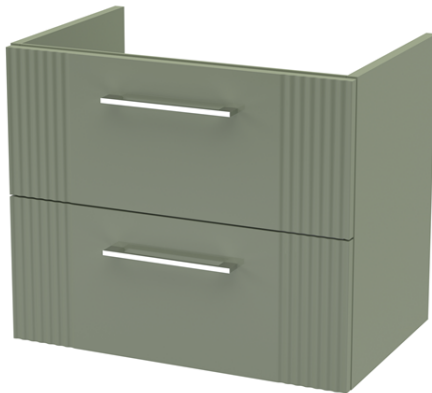

**Sales Code:** DPF893F

**Description:** 1200 W/H 4-Drawer Vanity & Double Basin

**Packaging Details**

Barcode: 5056462677033

Sales Code: FLT893

Description: 600 W/H 2-Drawer Unit

### Product Dimensions

Height (mm):	500
Width (mm):	600
Depth (mm):	383
Nett Weight (kg):	22.5

### Packaging Dimensions

Height (mm):	520
Width (mm):	620
Depth (mm):	405
Gross Weight (kg):	23

### Product Dimensions

Height (mm):	390
Width (mm):	1205
Depth (mm):	175
Nett Weight (kg):	27