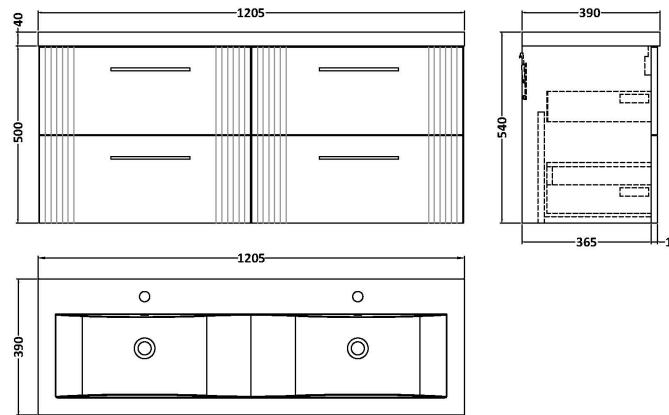

Sales Code: DPF893F

Description: 1200 W/H 4-Drawer Vanity & Double Basin

Packaging Details

Barcode: 5056462677033