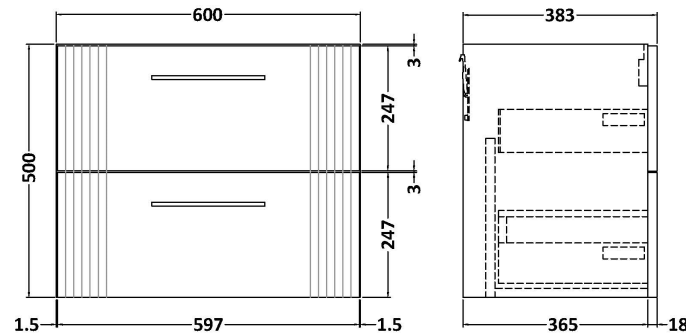

### Product Dimensions

Height (mm):	500
Width (mm):	600
Depth (mm):	383
Nett Weight (kg):	22.5

### Packaging Dimensions

Height (mm):	520
Width (mm):	620
Depth (mm):	405
Gross Weight (kg):	23

### Product Dimensions

Height (mm):	390
Width (mm):	1205
Depth (mm):	175
Nett Weight (kg):	27

### Packaging Dimensions

Height (mm):	205
Width (mm):	1270
Depth (mm):	510
Gross Weight (kg):	27