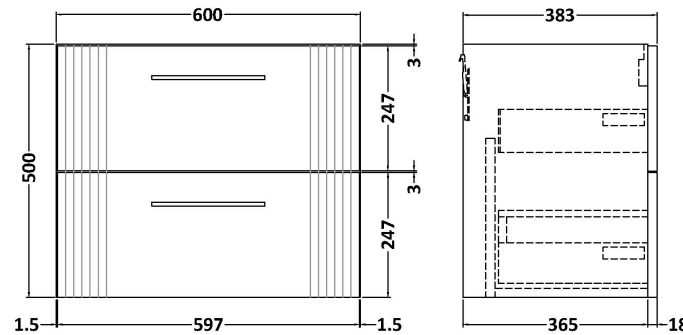

Sales Code: DPF893G

Description: 600 W/H 2-Drawer Vanity & Basin 4

Packaging Details

Barcode: 5056462681801

Sales Code: FLT893

Description: 600 W/H 2-Drawer Unit

Product Dimensions

Height (mm):	500
Width (mm):	600
Depth (mm):	383
Nett Weight (kg):	22.5

Packaging Dimensions

Height (mm):	520
Width (mm):	620
Depth (mm):	405
Gross Weight (kg):	23

Packaging Data

Box Colour:	Brown Cardboard Box - Printed
Box Qty:	0
Label Size:	0 x 0
Label Colour:	Not Applicable
Label Qty:	0

Outer Box Dimensions (If Applicable)

Height (mm):	
Width (mm):	
Depth (mm):	
Gross Weight (kg):	
Barcode:	5056462655512

Product Details

Country of Origin:	China
Fitting Instruction:	No
CE & UKCA:	
FSC Certified Materials:	Yes
Colour:	Satin Green
Construction Method:	Cam & Wood Dowel
Construction Type:	Rigid
Cabinet Finish:	MFC Painted Gloss
Fascia Finish:	Mdf Painted Gloss
Cabinet Thickness (mm):	16
Fascia Thickness (mm):	18
Drawer Included:	Yes
Drawer Type:	80mm High Metal Softclose
No of Shelves:	0
Hinge Type:	Not Applicable
Hinge Included:	No
Adjustable Legs:	No, Not Required
Fixings Included:	Yes
Handle Style:	Modern
Waste Shroud:	Yes
Handle Included:	Yes, Supplied
Handle Type:	Bar

Sales Code: NVM043

Description: 600 Curved Basin 1Th

Product Dimensions

Height (mm):	160
Width (mm):	610
Depth (mm):	440
Nett Weight (kg):	11

Packaging Dimensions

Height (mm):	190
Width (mm):	630
Depth (mm):	415
Gross Weight (kg):	11.5