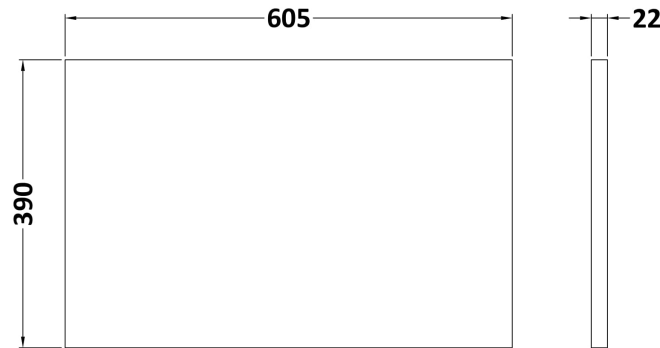

Sales Code: DPF893LCM

Description: 600 W/H 2-Drawer Vanity & Laminate Top

Packaging Details

Barcode: 5056678455807

Sales Code: LCM600

Description: Laminate Worktop 605X390x22mm

Product Dimensions

Height (mm):	22
Width (mm):	605
Depth (mm):	390
Nett Weight (kg):	2

Packaging Dimensions

Height (mm):	25
Width (mm):	610
Depth (mm):	455
Gross Weight (kg):	2

Packaging Data

Box Colour:	Brown Cardboard Box
Box Qty:	1
Label Size:	100 x 50
Label Colour:	White Label
Label Qty:	1

Sales Code: FLT893

Description: 600 W/H 2-Drawer Unit

Product Dimensions

Height (mm):	500
Width (mm):	600
Depth (mm):	383
Nett Weight (kg):	22.5

Packaging Dimensions

Height (mm):	520
Width (mm):	620
Depth (mm):	405
Gross Weight (kg):	23

Packaging Data

Box Colour:	Brown Cardboard Box - Printed
Box Qty:	0
Label Size:	0 x 0
Label Colour:	Not Applicable
Label Qty:	0

Outer Box Dimensions (If Applicable)

Height (mm):	
Width (mm):	
Depth (mm):	
Gross Weight (kg):	
Barcode:	5056462655512