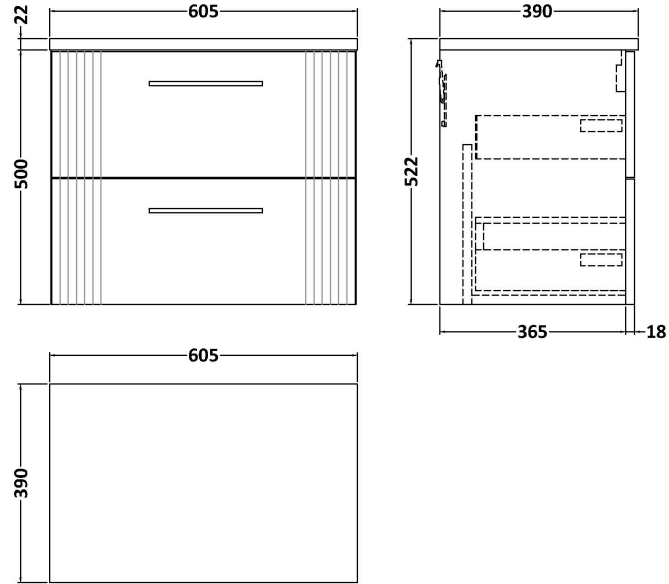

Sales Code: DPF893LCM

Description: 600 W/H 2-Drawer Vanity & Laminate Top

Packaging Details

Barcode: 5056678455807

Sales Code: LCM600

Description: Laminate Worktop 605X390x22mm

Product Dimensions

Height (mm):	22
Width (mm):	605
Depth (mm):	390
Nett Weight (kg):	2

Packaging Dimensions

Height (mm):	25
Width (mm):	610
Depth (mm):	455
Gross Weight (kg):	2

Packaging Data

Box Colour:	Brown Cardboard Box
Box Qty:	1
Label Size:	100 x 50
Label Colour:	White Label
Label Qty:	1

Outer Box Dimensions (If Applicable)

Height (mm):	
Width (mm):	
Depth (mm):	
Gross Weight (kg):	
Barcode:	5056462624433

Product Details

Country of Origin:	United Kingdom
Fitting Instruction:	No
CE & UKCA:	N/A
FSC Certified Materials:	Yes
Colour:	Matt Carrera Marble
Construction Method:	Not Applicable
Construction Type:	Not Applicable
Cabinet Finish:	Not Applicable
Fascia Finish:	MFC Laminated
Cabinet Thickness (mm):	
Fascia Thickness (mm):	22
Drawer Included:	No
Drawer Type:	Not Applicable
No of Shelves:	0
Hinge Type:	Not Applicable
Hinge Included:	No
Adjustable Legs:	No, Not Required
Fixings Included:	No
Handle Style:	Not Applicable
Waste Shroud:	Not Applicable
Handle Included:	No
Handle Type:	Not Applicable

Sales Code: FLT893

Description: 600 W/H 2-Drawer Unit

Product Dimensions

Height (mm):	500
Width (mm):	600
Depth (mm):	383
Nett Weight (kg):	22.5

Packaging Dimensions

Height (mm):	520
Width (mm):	620
Depth (mm):	405
Gross Weight (kg):	23