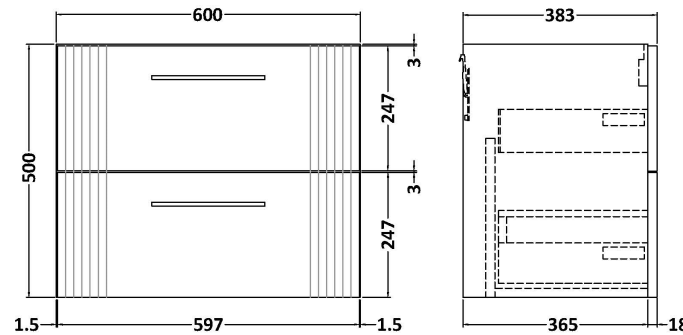

Sales Code: DPF893LCM

Description: 600 W/H 2-Drawer Vanity & Laminate Top

Packaging Details

Barcode: 5056678455807

Sales Code: LCM600

Description: Laminate Worktop 605X390x22mm

Product Dimensions

Height (mm):	22
Width (mm):	605
Depth (mm):	390
Nett Weight (kg):	2

Packaging Dimensions

Height (mm):	25
Width (mm):	610
Depth (mm):	455
Gross Weight (kg):	2

Packaging Data

Box Colour:	Brown Cardboard Box
Box Qty:	1
Label Size:	100 x 50
Label Colour:	White Label
Label Qty:	1

Outer Box Dimensions (If Applicable)

Height (mm):	
Width (mm):	
Depth (mm):	
Gross Weight (kg):	
Barcode:	5056462624433

Product Details

Country of Origin:	United Kingdom
Fitting Instruction:	No
CE & UKCA:	N/A
FSC Certified Materials:	Yes
Colour:	Matt Carrera Marble
Construction Method:	Not Applicable
Construction Type:	Not Applicable
Cabinet Finish:	Not Applicable
Fascia Finish:	MFC Laminated
Cabinet Thickness (mm):	
Fascia Thickness (mm):	22
Drawer Included:	No
Drawer Type:	Not Applicable
No of Shelves:	0
Hinge Type:	Not Applicable
Hinge Included:	No
Adjustable Legs:	No, Not Required
Fixings Included:	No
Handle Style:	Not Applicable
Waste Shroud:	Not Applicable
Handle Included:	No
Handle Type:	Not Applicable

Sales Code: FLT893

Description: 600 W/H 2-Drawer Unit

Product Dimensions

Height (mm):	500
Width (mm):	600
Depth (mm):	383
Nett Weight (kg):	22.5

Packaging Dimensions

Height (mm):	520
Width (mm):	620
Depth (mm):	405
Gross Weight (kg):	23