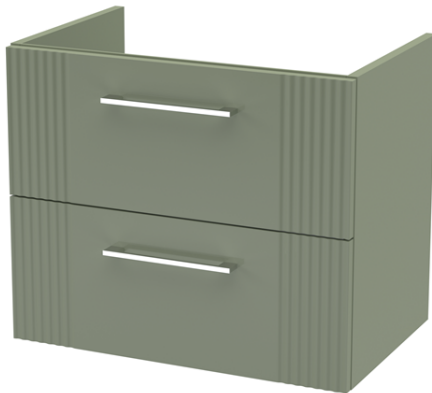

Sales Code: DPF893LCM

Description: 600 W/H 2-Drawer Vanity & Laminate Top

Packaging Details

Barcode: 5056678455807

Sales Code: LCM600

Description: Laminate Worktop 605X390x22mm

Product Dimensions

Height (mm):	22
Width (mm):	605
Depth (mm):	390
Nett Weight (kg):	2

Packaging Dimensions

Height (mm):	25
Width (mm):	610
Depth (mm):	455
Gross Weight (kg):	2

Packaging Data

Box Colour:	Brown Cardboard Box
Box Qty:	1
Label Size:	100 x 50
Label Colour:	White Label
Label Qty:	1

Outer Box Dimensions (If Applicable)

Height (mm):	
Width (mm):	
Depth (mm):	
Gross Weight (kg):	
Barcode:	5056462624433

Product Details

Country of Origin:	United Kingdom
Fitting Instruction:	No
CE & UKCA:	N/A
FSC Certified Materials:	Yes
Colour:	Matt Carrera Marble
Construction Method:	Not Applicable
Construction Type:	Not Applicable
Cabinet Finish:	Not Applicable
Fascia Finish:	MFC Laminated
Cabinet Thickness (mm):	
Fascia Thickness (mm):	22
Drawer Included:	No
Drawer Type:	Not Applicable
No of Shelves:	0
Hinge Type:	Not Applicable
Hinge Included:	No
Adjustable Legs:	No, Not Required
Fixings Included:	No
Handle Style:	Not Applicable
Waste Shroud:	Not Applicable
Handle Included:	No
Handle Type:	Not Applicable

Sales Code: FLT893

Description: 600 W/H 2-Drawer Unit

Product Dimensions

Height (mm):	500
Width (mm):	600
Depth (mm):	383
Nett Weight (kg):	22.5

Packaging Dimensions

Height (mm):	520
Width (mm):	620
Depth (mm):	405
Gross Weight (kg):	23