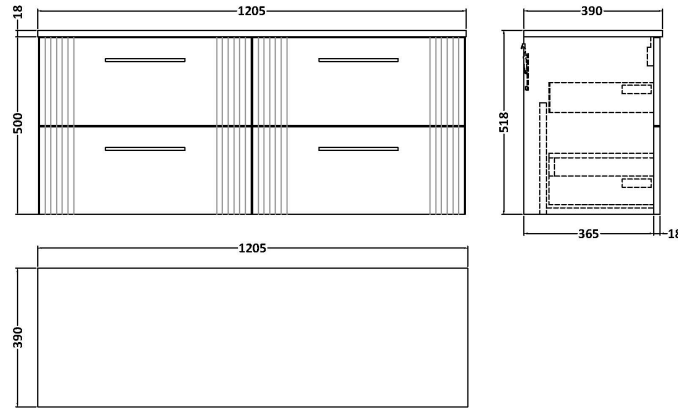

Sales Code: DPF893W2

Description: 1200 W/H 4-Drawer Vanity & Worktop

Packaging Details

Barcode: 5056462677057

Sales Code: FLT893

Description: 600 W/H 2-Drawer Unit

Product Dimensions

Height (mm):	500
Width (mm):	600
Depth (mm):	383
Nett Weight (kg):	22.5

Packaging Dimensions

Height (mm):	520
Width (mm):	620
Depth (mm):	405
Gross Weight (kg):	23

Packaging Data

Box Colour:	Brown Cardboard Box - Printed
Box Qty:	0
Label Size:	0 x 0
Label Colour:	Not Applicable
Label Qty:	0

Outer Box Dimensions (If Applicable)

Height (mm):	
Width (mm):	
Depth (mm):	
Gross Weight (kg):	
Barcode:	5056462655512

Product Details

Country of Origin:	China
Fitting Instruction:	No
CE & UKCA:	
FSC Certified Materials:	Yes
Colour:	Satin Green
Construction Method:	Cam & Wood Dowel
Construction Type:	Rigid
Cabinet Finish:	MFC Painted Gloss
Fascia Finish:	Mdf Painted Gloss
Cabinet Thickness (mm):	16
Fascia Thickness (mm):	18
Drawer Included:	Yes
Drawer Type:	80mm High Metal Softclose
No of Shelves:	0
Hinge Type:	Not Applicable
Hinge Included:	No
Adjustable Legs:	No, Not Required
Fixings Included:	Yes
Handle Style:	Modern
Waste Shroud:	Yes
Handle Included:	Yes, Supplied
Handle Type:	Bar

Sales Code: MWT820

Description: 1200 Worktop (1205X390x18mm)

Product Dimensions

Height (mm):	18
Width (mm):	1205
Depth (mm):	390
Nett Weight (kg):	5

Packaging Dimensions

Height (mm):	25
Width (mm):	1225
Depth (mm):	410
Gross Weight (kg):	5