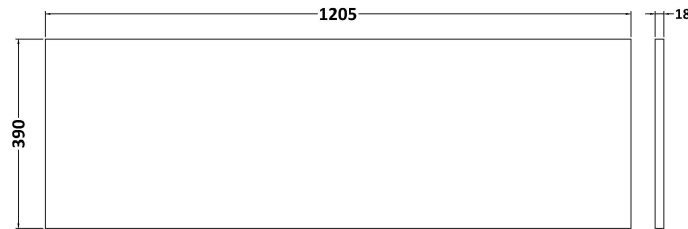

Packaging Dimensions

Height (mm):	520
Width (mm):	620
Depth (mm):	405
Gross Weight (kg):	23

Packaging Data

Box Colour:	Brown Cardboard Box - Printed
Box Qty:	0
Label Size:	0 x 0
Label Colour:	Not Applicable
Label Qty:	0

Outer Box Dimensions (If Applicable)

Height (mm):	
Width (mm):	
Depth (mm):	
Gross Weight (kg):	
Barcode:	5056462655512

Product Details

Country of Origin:	China
Fitting Instruction:	No
CE & UKCA:	
FSC Certified Materials:	Yes
Colour:	Satin Green
Construction Method:	Cam & Wood Dowel
Construction Type:	Rigid
Cabinet Finish:	MFC Painted Gloss
Fascia Finish:	Mdf Painted Gloss
Cabinet Thickness (mm):	16
Fascia Thickness (mm):	18
Drawer Included:	Yes
Drawer Type:	80mm High Metal Softclose
No of Shelves:	0
Hinge Type:	Not Applicable
Hinge Included:	No
Adjustable Legs:	No, Not Required
Fixings Included:	Yes
Handle Style:	Modern
Waste Shroud:	Yes
Handle Included:	Yes, Supplied
Handle Type:	Bar

Sales Code: MWT820

Description: 1200 Worktop (1205X390x18mm)

Product Dimensions

Height (mm):	18
Width (mm):	1205
Depth (mm):	390
Nett Weight (kg):	5

Packaging Dimensions

Height (mm):	25
Width (mm):	1225
Depth (mm):	410
Gross Weight (kg):	5

Packaging Data

Box Colour:	Brown Cardboard Box - Printed
Box Qty:	1
Label Size:	100 x 50
Label Colour:	Not Applicable
Label Qty:	0

Outer Box Dimensions (If Applicable)

Height (mm):	
Width (mm):	
Depth (mm):	
Gross Weight (kg):	
Barcode:	5056462654997