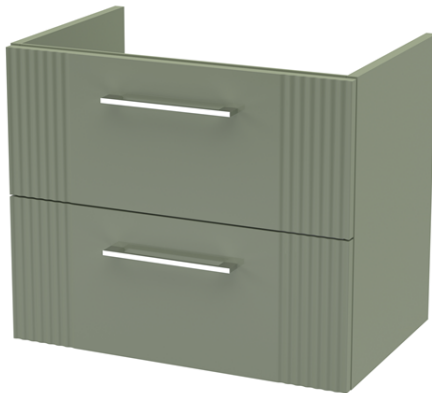

Sales Code: DPF893W2

Description: 1200 W/H 4-Drawer Vanity & Worktop

Packaging Details

Barcode: 5056462677057

Sales Code: FLT893

Description: 600 W/H 2-Drawer Unit

Product Dimensions

Height (mm):	500
Width (mm):	600
Depth (mm):	383
Nett Weight (kg):	22.5

Packaging Dimensions

Height (mm):	520
Width (mm):	620
Depth (mm):	405
Gross Weight (kg):	23

Packaging Data

Box Colour:	Brown Cardboard Box - Printed
Box Qty:	0
Label Size:	0 x 0
Label Colour:	Not Applicable
Label Qty:	0

Outer Box Dimensions (If Applicable)

Height (mm):	
Width (mm):	
Depth (mm):	
Gross Weight (kg):	
Barcode:	5056462655512

Product Details

Country of Origin:	China
Fitting Instruction:	No
CE & UKCA:	
FSC Certified Materials:	Yes
Colour:	Satin Green
Construction Method:	Cam & Wood Dowel
Construction Type:	Rigid
Cabinet Finish:	MFC Painted Gloss
Fascia Finish:	Mdf Painted Gloss
Cabinet Thickness (mm):	16
Fascia Thickness (mm):	18
Drawer Included:	Yes
Drawer Type:	80mm High Metal Softclose
No of Shelves:	0
Hinge Type:	Not Applicable
Hinge Included:	No
Adjustable Legs:	No, Not Required
Fixings Included:	Yes
Handle Style:	Modern
Waste Shroud:	Yes
Handle Included:	Yes, Supplied
Handle Type:	Bar

Sales Code: MWT820

Description: 1200 Worktop (1205X390x18mm)

Product Dimensions

Height (mm):	18
Width (mm):	1205
Depth (mm):	390
Nett Weight (kg):	5

Packaging Dimensions

Height (mm):	25
Width (mm):	1225
Depth (mm):	410
Gross Weight (kg):	5