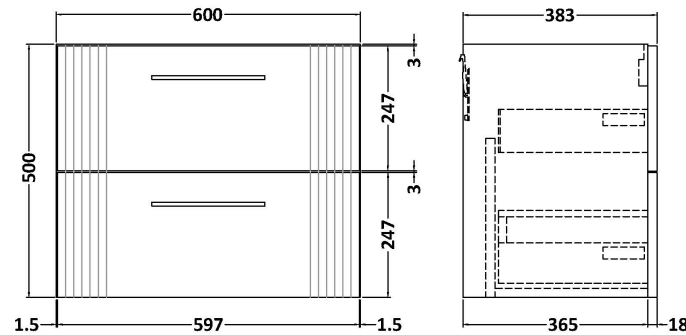

Sales Code: DPF893W2

Description: 1200 W/H 4-Drawer Vanity & Worktop

Packaging Details

Barcode: 5056462677057

Sales Code: FLT893

Description: 600 W/H 2-Drawer Unit

Product Dimensions

Height (mm):	500
Width (mm):	600
Depth (mm):	383
Nett Weight (kg):	22.5

Packaging Dimensions

Height (mm):	520
Width (mm):	620
Depth (mm):	405
Gross Weight (kg):	23

Packaging Data

Box Colour:	Brown Cardboard Box - Printed
Box Qty:	0
Label Size:	0 x 0
Label Colour:	Not Applicable
Label Qty:	0

Outer Box Dimensions (If Applicable)

Height (mm):	
Width (mm):	
Depth (mm):	
Gross Weight (kg):	
Barcode:	5056462655512

Product Details

Country of Origin:	China
Fitting Instruction:	No
CE & UKCA:	
FSC Certified Materials:	Yes
Colour:	Satin Green
Construction Method:	Cam & Wood Dowel
Construction Type:	Rigid
Cabinet Finish:	MFC Painted Gloss
Fascia Finish:	Mdf Painted Gloss
Cabinet Thickness (mm):	16
Fascia Thickness (mm):	18
Drawer Included:	Yes
Drawer Type:	80mm High Metal Softclose
No of Shelves:	0
Hinge Type:	Not Applicable
Hinge Included:	No
Adjustable Legs:	No, Not Required
Fixings Included:	Yes
Handle Style:	Modern
Waste Shroud:	Yes
Handle Included:	Yes, Supplied
Handle Type:	Bar

Sales Code: MWT820

Description: 1200 Worktop (1205X390x18mm)

Product Dimensions

Height (mm):	18
Width (mm):	1205
Depth (mm):	390
Nett Weight (kg):	5

Packaging Dimensions

Height (mm):	25
Width (mm):	1225
Depth (mm):	410
Gross Weight (kg):	5