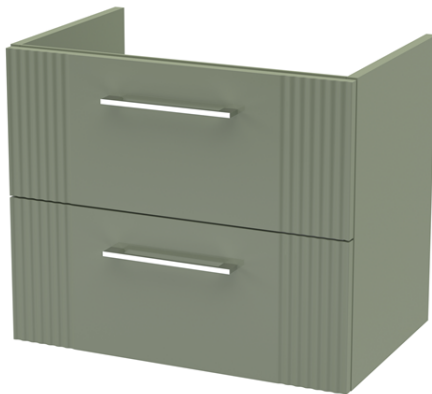

Sales Code: DPF893W

Description: 600 W/H 2-Drawer Vanity & Worktop

Packaging Details

Barcode: 5056462676029

Sales Code: FLT893

Description: 600 W/H 2-Drawer Unit

Product Dimensions

Height (mm):	500
Width (mm):	600
Depth (mm):	383
Nett Weight (kg):	22.5

Packaging Dimensions

Height (mm):	520
Width (mm):	620
Depth (mm):	405
Gross Weight (kg):	23

Packaging Data

Box Colour:	Brown Cardboard Box - Printed
Box Qty:	0
Label Size:	0 x 0
Label Colour:	Not Applicable
Label Qty:	0

Outer Box Dimensions (If Applicable)

Height (mm):	
Width (mm):	
Depth (mm):	
Gross Weight (kg):	
Barcode:	5056462655512

Product Details

Country of Origin:	China
Fitting Instruction:	No
CE & UKCA:	
FSC Certified Materials:	Yes
Colour:	Satin Green
Construction Method:	Cam & Wood Dowel
Construction Type:	Rigid
Cabinet Finish:	MFC Painted Gloss
Fascia Finish:	Mdf Painted Gloss
Cabinet Thickness (mm):	16
Fascia Thickness (mm):	18
Drawer Included:	Yes
Drawer Type:	80mm High Metal Softclose
No of Shelves:	0
Hinge Type:	Not Applicable
Hinge Included:	No
Adjustable Legs:	No, Not Required
Fixings Included:	Yes
Handle Style:	Modern
Waste Shroud:	Yes
Handle Included:	Yes, Supplied
Handle Type:	Bar

Sales Code: MWT860

Description: 600 Worktop (605X390x18mm)

Product Dimensions

Height (mm):	18
Width (mm):	605
Depth (mm):	390
Nett Weight (kg):	2.5

Packaging Dimensions

Height (mm):	25
Width (mm):	625
Depth (mm):	410
Gross Weight (kg):	2.5