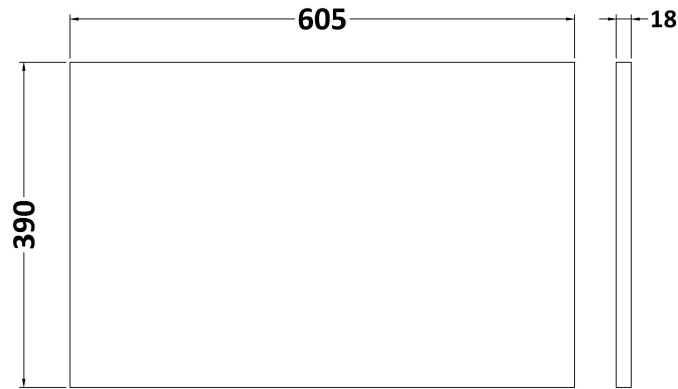

Packaging Dimensions

Height (mm):	520
Width (mm):	620
Depth (mm):	405
Gross Weight (kg):	23

Packaging Data

Box Colour:	Brown Cardboard Box - Printed
Box Qty:	0
Label Size:	0 x 0
Label Colour:	Not Applicable
Label Qty:	0

Outer Box Dimensions (If Applicable)

Height (mm):	
Width (mm):	
Depth (mm):	
Gross Weight (kg):	
Barcode:	5056462655512

Product Details

Country of Origin:	China
Fitting Instruction:	No
CE & UKCA:	
FSC Certified Materials:	Yes
Colour:	Satin Green
Construction Method:	Cam & Wood Dowel
Construction Type:	Rigid
Cabinet Finish:	MFC Painted Gloss
Fascia Finish:	Mdf Painted Gloss
Cabinet Thickness (mm):	16
Fascia Thickness (mm):	18
Drawer Included:	Yes
Drawer Type:	80mm High Metal Softclose
No of Shelves:	0
Hinge Type:	Not Applicable
Hinge Included:	No
Adjustable Legs:	No, Not Required
Fixings Included:	Yes
Handle Style:	Modern
Waste Shroud:	Yes
Handle Included:	Yes, Supplied
Handle Type:	Bar

Sales Code: MWT860

Description: 600 Worktop (605X390x18mm)

Product Dimensions

Height (mm):	18
Width (mm):	605
Depth (mm):	390
Nett Weight (kg):	2.5

Packaging Dimensions

Height (mm):	25
Width (mm):	625
Depth (mm):	410
Gross Weight (kg):	2.5

Packaging Data

Box Colour:	Brown Cardboard Box - Printed
Box Qty:	1
Label Size:	100 x 50
Label Colour:	Not Applicable
Label Qty:	0

Outer Box Dimensions (If Applicable)

Height (mm):	
Width (mm):	
Depth (mm):	
Gross Weight (kg):	
Barcode:	5056462654911