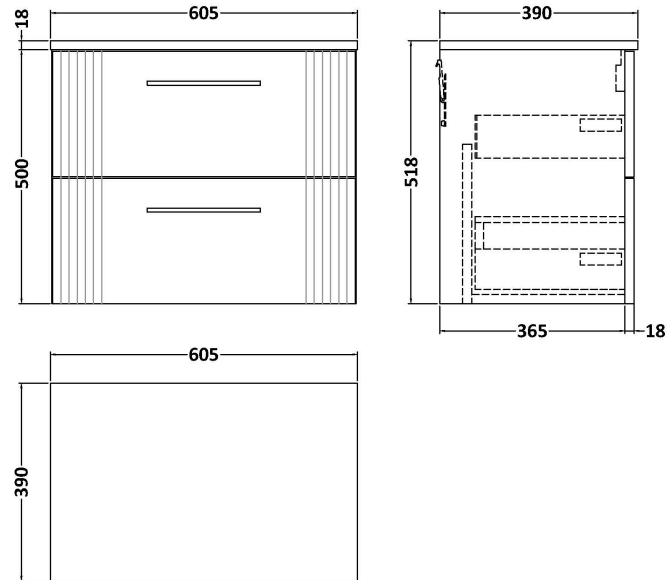

Sales Code: DPF893W

Description: 600 W/H 2-Drawer Vanity & Worktop

Packaging Details

Barcode: 5056462676029

Sales Code: FLT893

Description: 600 W/H 2-Drawer Unit

Product Dimensions

Height (mm):	500
Width (mm):	600
Depth (mm):	383
Nett Weight (kg):	22.5

Packaging Dimensions

Height (mm):	520
Width (mm):	620
Depth (mm):	405
Gross Weight (kg):	23

Packaging Data

Box Colour:	Brown Cardboard Box - Printed
Box Qty:	0
Label Size:	0 x 0
Label Colour:	Not Applicable
Label Qty:	0

Outer Box Dimensions (If Applicable)

Height (mm):	
Width (mm):	
Depth (mm):	
Gross Weight (kg):	
Barcode:	5056462655512

Product Details

Country of Origin:	China
Fitting Instruction:	No
CE & UKCA:	
FSC Certified Materials:	Yes
Colour:	Satin Green
Construction Method:	Cam & Wood Dowel
Construction Type:	Rigid
Cabinet Finish:	MFC Painted Gloss
Fascia Finish:	Mdf Painted Gloss
Cabinet Thickness (mm):	16
Fascia Thickness (mm):	18
Drawer Included:	Yes
Drawer Type:	80mm High Metal Softclose
No of Shelves:	0
Hinge Type:	Not Applicable
Hinge Included:	No
Adjustable Legs:	No, Not Required
Fixings Included:	Yes
Handle Style:	Modern
Waste Shroud:	Yes
Handle Included:	Yes, Supplied
Handle Type:	Bar

Sales Code: MWT860

Description: 600 Worktop (605X390x18mm)

Product Dimensions

Height (mm):	18
Width (mm):	605
Depth (mm):	390
Nett Weight (kg):	2.5

Packaging Dimensions

Height (mm):	25
Width (mm):	625
Depth (mm):	410
Gross Weight (kg):	2.5