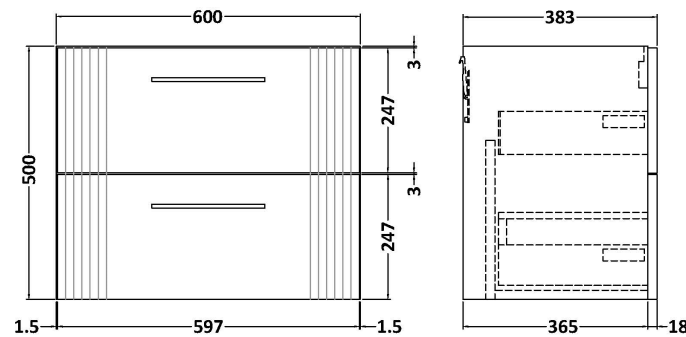

Sales Code: DPF893W

Description: 600 W/H 2-Drawer Vanity & Worktop

Packaging Details

Barcode: 5056462676029

Sales Code: FLT893

Description: 600 W/H 2-Drawer Unit

Product Dimensions

Height (mm):	500
Width (mm):	600
Depth (mm):	383
Nett Weight (kg):	22.5

Packaging Dimensions

Height (mm):	520
Width (mm):	620
Depth (mm):	405
Gross Weight (kg):	23

Packaging Data

Box Colour:	Brown Cardboard Box - Printed
Box Qty:	0
Label Size:	0 x 0
Label Colour:	Not Applicable
Label Qty:	0

Outer Box Dimensions (If Applicable)

Height (mm):	
Width (mm):	
Depth (mm):	
Gross Weight (kg):	
Barcode:	5056462655512

Product Details

Country of Origin:	China
Fitting Instruction:	No
CE & UKCA:	
FSC Certified Materials:	Yes
Colour:	Satin Green
Construction Method:	Cam & Wood Dowel
Construction Type:	Rigid
Cabinet Finish:	MFC Painted Gloss
Fascia Finish:	Mdf Painted Gloss
Cabinet Thickness (mm):	16
Fascia Thickness (mm):	18
Drawer Included:	Yes
Drawer Type:	80mm High Metal Softclose
No of Shelves:	0
Hinge Type:	Not Applicable
Hinge Included:	No
Adjustable Legs:	No, Not Required
Fixings Included:	Yes
Handle Style:	Modern
Waste Shroud:	Yes
Handle Included:	Yes, Supplied
Handle Type:	Bar

Sales Code: MWT860

Description: 600 Worktop (605X390x18mm)

Product Dimensions

Height (mm):	18
Width (mm):	605
Depth (mm):	390
Nett Weight (kg):	2.5

Packaging Dimensions

Height (mm):	25
Width (mm):	625
Depth (mm):	410
Gross Weight (kg):	2.5