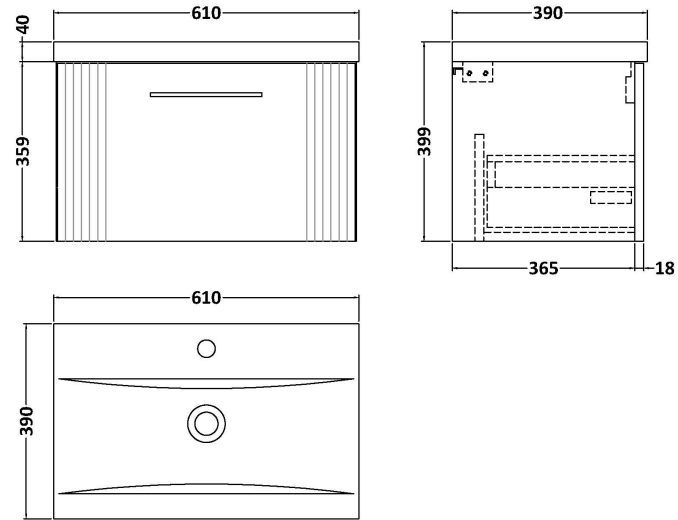

Sales Code: DPF894A

Description: 600 W/H Single Drawer Vanity & Basin 1

Packaging Details

Barcode: 5056462675640