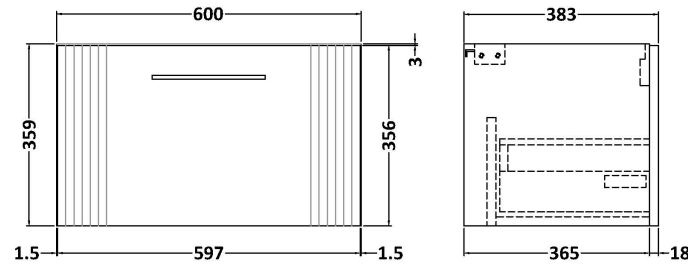

Sales Code: DPF894B

Description: 600 W/H Single Drawer Vanity & Basin 2

Packaging Details

Barcode: 5056462675657

Sales Code: FLT894

Description: 600 W/H Single Drawer Unit

Product Dimensions

Height (mm):	359
Width (mm):	600
Depth (mm):	383
Nett Weight (kg):	13

Packaging Dimensions

Height (mm):	380
Width (mm):	620
Depth (mm):	405
Gross Weight (kg):	13.5

Packaging Data

Box Colour:	Brown Cardboard Box - Printed
Box Qty:	0
Label Size:	0 x 0
Label Colour:	Not Applicable
Label Qty:	0

Sales Code: NVM003

Description: Minimalist Basin 600mm

Product Dimensions

Height (mm):	170
Width (mm):	600
Depth (mm):	390
Nett Weight (kg):	10.76

Packaging Dimensions

Height (mm):	200
Width (mm):	400
Depth (mm):	620
Gross Weight (kg):	10.76

Packaging Data

Box Colour:	Brown Cardboard Box - Printed
Box Qty:	1
Label Size:	100 x 50
Label Colour:	White Label
Label Qty:	2

Outer Box Dimensions (If Applicable)

Height (mm):	
Width (mm):	
Depth (mm):	
Gross Weight (kg):	
Barcode:	5055146194668