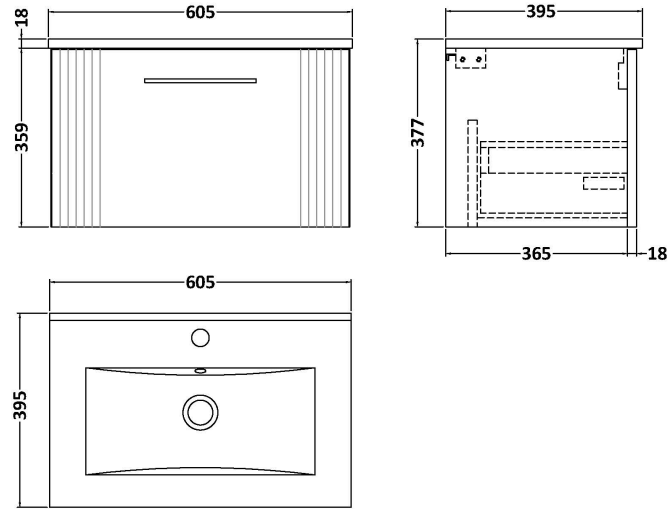

Sales Code: DPF894B

Description: 600 W/H Single Drawer Vanity & Basin 2

Packaging Details

Barcode: 5056462675657

Sales Code: FLT894

Description: 600 W/H Single Drawer Unit

Product Dimensions

Height (mm):	359
Width (mm):	600
Depth (mm):	383
Nett Weight (kg):	13

Packaging Dimensions

Height (mm):	380
Width (mm):	620
Depth (mm):	405
Gross Weight (kg):	13.5

Packaging Data

Box Colour:	Brown Cardboard Box - Printed
Box Qty:	0
Label Size:	0 x 0
Label Colour:	Not Applicable
Label Qty:	0

Outer Box Dimensions (If Applicable)

Height (mm):	
Width (mm):	
Depth (mm):	
Gross Weight (kg):	
Barcode:	5056462655475

Product Details

Country of Origin:	China
Fitting Instruction:	No
CE & UKCA:	
FSC Certified Materials:	Yes
Colour:	Satin Green
Construction Method:	Cam & Wood Dowel
Construction Type:	Rigid
Cabinet Finish:	MFC Painted Gloss
Fascia Finish:	Mdf Painted Gloss
Cabinet Thickness (mm):	16
Fascia Thickness (mm):	18
Drawer Included:	Yes
Drawer Type:	80mm High Metal S/C Inc Galler
No of Shelves:	0
Hinge Type:	Not Applicable
Hinge Included:	No
Adjustable Legs:	No, Not Required
Fixings Included:	Yes
Handle Style:	Modern
Waste Shroud:	Yes
Handle Included:	Yes, Supplied
Handle Type:	Bar

Sales Code: NVM003

Description: Minimalist Basin 600mm

Product Dimensions

Height (mm):	170
Width (mm):	600
Depth (mm):	390
Nett Weight (kg):	10.76

Packaging Dimensions

Height (mm):	200
Width (mm):	400
Depth (mm):	620
Gross Weight (kg):	10.76