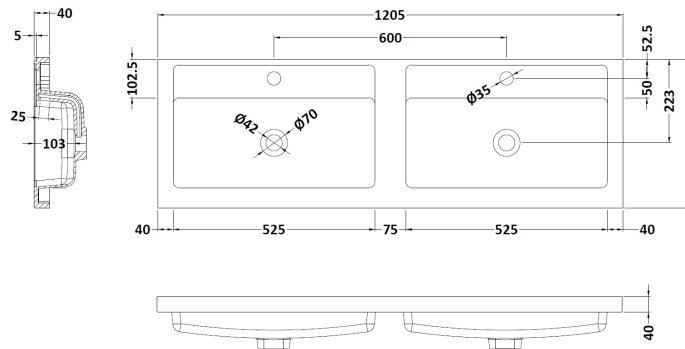

Packaging Dimensions

Height (mm):	380
Width (mm):	620
Depth (mm):	405
Gross Weight (kg):	13.5

Packaging Data

Box Colour:	Brown Cardboard Box - Printed
Box Qty:	0
Label Size:	0 x 0
Label Colour:	Not Applicable
Label Qty:	0

Outer Box Dimensions (If Applicable)

Height (mm):	
Width (mm):	
Depth (mm):	
Gross Weight (kg):	
Barcode:	5056462655475

Product Details

Country of Origin:	China
Fitting Instruction:	No
CE & UKCA:	
FSC Certified Materials:	Yes
Colour:	Satin Green
Construction Method:	Cam & Wood Dowel
Construction Type:	Rigid
Cabinet Finish:	MFC Painted Gloss
Fascia Finish:	Mdf Painted Gloss
Cabinet Thickness (mm):	16
Fascia Thickness (mm):	18
Drawer Included:	Yes
Drawer Type:	80mm High Metal S/C Inc Galler
No of Shelves:	0
Hinge Type:	Not Applicable
Hinge Included:	No
Adjustable Legs:	No, Not Required
Fixings Included:	Yes
Handle Style:	Modern
Waste Shroud:	Yes
Handle Included:	Yes, Supplied
Handle Type:	Bar

Sales Code: PMB424

Description: Double Polymarble Basin 1205 X 390

Product Dimensions

Height (mm):	390
Width (mm):	1205
Depth (mm):	157
Nett Weight (kg):	18.12

Packaging Dimensions

Height (mm):	100
Width (mm):	1205
Depth (mm):	400
Gross Weight (kg):	18.12

Packaging Data

Box Colour:	Brown Cardboard Box - Printed
Box Qty:	1
Label Size:	100 x 50
Label Colour:	White Label
Label Qty:	2

Outer Box Dimensions (If Applicable)

Height (mm):	
Width (mm):	
Depth (mm):	
Gross Weight (kg):	
Barcode:	5056211815136