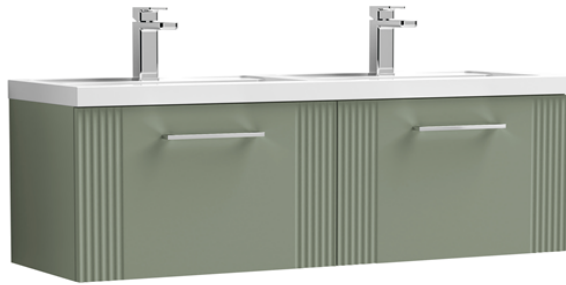

Sales Code: DPF894C

Description: 1200 W/H 2-Drawer Vanity & Double Basin

Packaging Details

Barcode: 5056462676890

Sales Code: FLT894

Description: 600 W/H Single Drawer Unit

Product Dimensions

Height (mm):	359
Width (mm):	600
Depth (mm):	383
Nett Weight (kg):	13

Outer Box Dimensions (If Applicable)

Height (mm):	
Width (mm):	
Depth (mm):	
Gross Weight (kg):	
Barcode:	5056462655475

Product Details

Country of Origin:	China
Fitting Instruction:	No
CE & UKCA:	
FSC Certified Materials:	Yes
Colour:	Satin Green
Construction Method:	Cam & Wood Dowel
Construction Type:	Rigid
Cabinet Finish:	MFC Painted Gloss
Fascia Finish:	Mdf Painted Gloss
Cabinet Thickness (mm):	16
Fascia Thickness (mm):	18
Drawer Included:	Yes
Drawer Type:	80mm High Metal S/C Inc Galler
No of Shelves:	0
Hinge Type:	Not Applicable
Hinge Included:	No
Adjustable Legs:	No, Not Required
Fixings Included:	Yes
Handle Style:	Modern
Waste Shroud:	Yes
Handle Included:	Yes, Supplied
Handle Type:	Bar

Sales Code: PMB424

Description: Double Polymarble Basin 1205 X 390

Product Dimensions

Height (mm):	390
Width (mm):	1205
Depth (mm):	157
Nett Weight (kg):	18.12

Packaging Dimensions

Height (mm):	100
Width (mm):	1205
Depth (mm):	400
Gross Weight (kg):	18.12