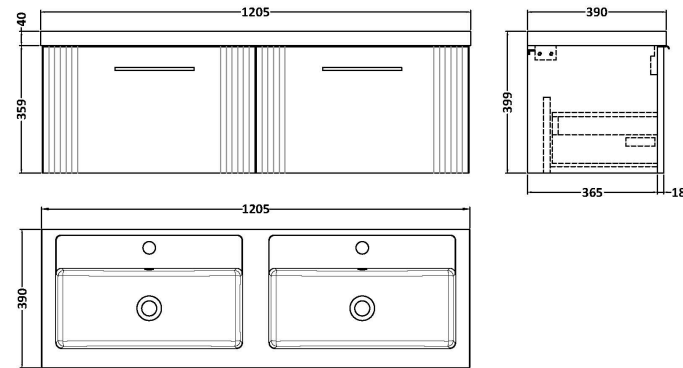

Sales Code: DPF894C

Description: 1200 W/H 2-Drawer Vanity & Double Basin

Packaging Details

Barcode: 5056462676890

Sales Code: FLT894

Description: 600 W/H Single Drawer Unit

Product Dimensions

Height (mm):	359
Width (mm):	600
Depth (mm):	383
Nett Weight (kg):	13

Packaging Dimensions

Height (mm):	380
Width (mm):	620
Depth (mm):	405
Gross Weight (kg):	13.5

Packaging Data

Box Colour:	Brown Cardboard Box - Printed
Box Qty:	0
Label Size:	0 x 0
Label Colour:	Not Applicable
Label Qty:	0

Outer Box Dimensions (If Applicable)

Height (mm):	
Width (mm):	
Depth (mm):	
Gross Weight (kg):	
Barcode:	5056462655475

Product Details

Country of Origin:	China
Fitting Instruction:	No
CE & UKCA:	
FSC Certified Materials:	Yes
Colour:	Satin Green
Construction Method:	Cam & Wood Dowel
Construction Type:	Rigid
Cabinet Finish:	MFC Painted Gloss
Fascia Finish:	Mdf Painted Gloss
Cabinet Thickness (mm):	16
Fascia Thickness (mm):	18
Drawer Included:	Yes
Drawer Type:	80mm High Metal S/C Inc Galler
No of Shelves:	0
Hinge Type:	Not Applicable
Hinge Included:	No
Adjustable Legs:	No, Not Required
Fixings Included:	Yes
Handle Style:	Modern
Waste Shroud:	Yes
Handle Included:	Yes, Supplied
Handle Type:	Bar

Sales Code: PMB424

Description: Double Polymarble Basin 1205 X 390

Product Dimensions

Height (mm):	390
Width (mm):	1205
Depth (mm):	157
Nett Weight (kg):	18.12

Packaging Dimensions

Height (mm):	100
Width (mm):	1205
Depth (mm):	400
Gross Weight (kg):	18.12