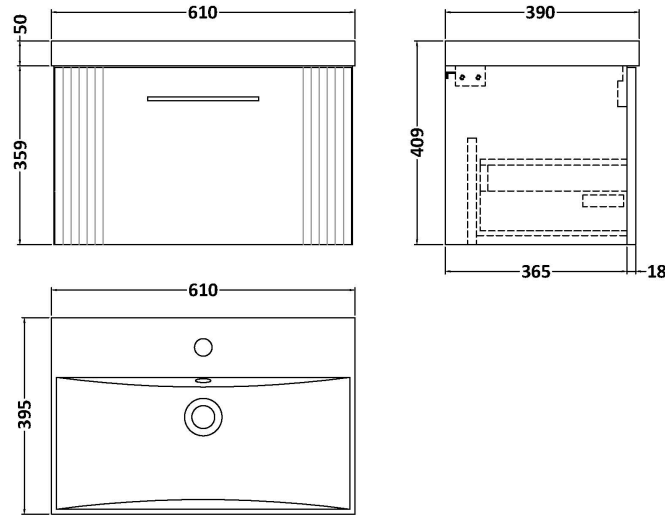

Sales Code: DPF894D

Description: 600 W/H Single Drawer Vanity & Basin 3

Packaging Details

Barcode: 5056462675664

Sales Code: FLT894

Description: 600 W/H Single Drawer Unit

Product Dimensions

Height (mm):	359
Width (mm):	600
Depth (mm):	383
Nett Weight (kg):	13

Packaging Dimensions

Height (mm):	380
Width (mm):	620
Depth (mm):	405
Gross Weight (kg):	13.5

Packaging Data

Box Colour:	Brown Cardboard Box - Printed
Box Qty:	0
Label Size:	0 x 0
Label Colour:	Not Applicable
Label Qty:	0

Outer Box Dimensions (If Applicable)

Height (mm):	
Width (mm):	
Depth (mm):	
Gross Weight (kg):	
Barcode:	5056462655475

Product Details

Country of Origin:	China
Fitting Instruction:	No
CE & UKCA:	
FSC Certified Materials:	Yes
Colour:	Satin Green
Construction Method:	Cam & Wood Dowel
Construction Type:	Rigid
Cabinet Finish:	MFC Painted Gloss
Fascia Finish:	Mdf Painted Gloss
Cabinet Thickness (mm):	16
Fascia Thickness (mm):	18
Drawer Included:	Yes
Drawer Type:	80mm High Metal S/C Inc Galler
No of Shelves:	0
Hinge Type:	Not Applicable
Hinge Included:	No
Adjustable Legs:	No, Not Required
Fixings Included:	Yes
Handle Style:	Modern
Waste Shroud:	Yes
Handle Included:	Yes, Supplied
Handle Type:	Bar

Sales Code: NVM033

Description: 600 Thin Edged Basin 1Th

Product Dimensions

Height (mm):	170
Width (mm):	610
Depth (mm):	395
Nett Weight (kg):	11

Packaging Dimensions

Height (mm):	190
Width (mm):	630
Depth (mm):	415
Gross Weight (kg):	11.5