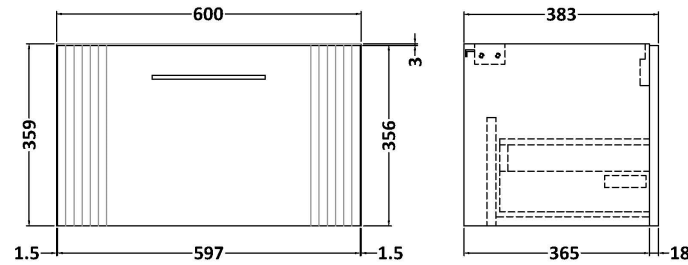

Sales Code: DPF894F

Description: 1200 W/H 2-Drawer Vanity & Double Basin

Packaging Details

Barcode: 5056462676883

Sales Code: FLT894

Description: 600 W/H Single Drawer Unit

Product Dimensions

Height (mm):	359
Width (mm):	600
Depth (mm):	383
Nett Weight (kg):	13

Packaging Dimensions

Height (mm):	380
Width (mm):	620
Depth (mm):	405
Gross Weight (kg):	13.5

Packaging Data

Box Colour:	Brown Cardboard Box - Printed
Box Qty:	0
Label Size:	0 x 0
Label Colour:	Not Applicable
Label Qty:	0

Sales Code: CBM424

Description: Double Ceramic Basin 1208X392

Product Dimensions

Height (mm):	390
Width (mm):	1205
Depth (mm):	175
Nett Weight (kg):	27

Packaging Dimensions

Height (mm):	205
Width (mm):	1270
Depth (mm):	510
Gross Weight (kg):	27

Packaging Data

Box Colour:	Brown Cardboard Box - Printed
Box Qty:	1
Label Size:	100 x 50
Label Colour:	White Label
Label Qty:	2

Outer Box Dimensions (If Applicable)

Height (mm):	
Width (mm):	
Depth (mm):	
Gross Weight (kg):	
Barcode:	5056211875826