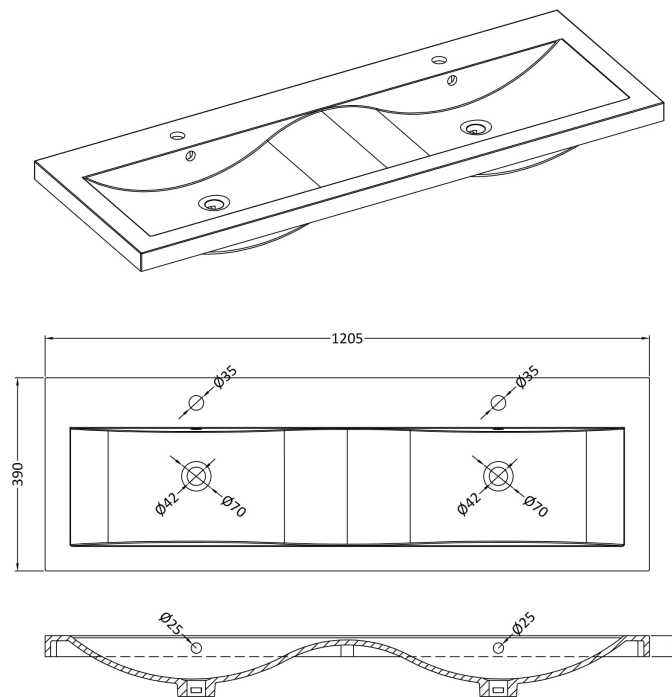

Sales Code: DPF894F

Description: 1200 W/H 2-Drawer Vanity & Double Basin

Packaging Details

Barcode: 5056462676883

Sales Code: FLT894

Description: 600 W/H Single Drawer Unit

Product Dimensions

Height (mm):	359
Width (mm):	600
Depth (mm):	383
Nett Weight (kg):	13

Packaging Dimensions

Height (mm):	380
Width (mm):	620
Depth (mm):	405
Gross Weight (kg):	13.5

Packaging Data

Box Colour:	Brown Cardboard Box - Printed
Box Qty:	0
Label Size:	0 x 0
Label Colour:	Not Applicable
Label Qty:	0

Outer Box Dimensions (If Applicable)

Height (mm):	
Width (mm):	
Depth (mm):	
Gross Weight (kg):	
Barcode:	5056462655475

Product Details

Country of Origin:	China
Fitting Instruction:	No
CE & UKCA:	
FSC Certified Materials:	Yes
Colour:	Satin Green
Construction Method:	Cam & Wood Dowel
Construction Type:	Rigid
Cabinet Finish:	MFC Painted Gloss
Fascia Finish:	Mdf Painted Gloss
Cabinet Thickness (mm):	16
Fascia Thickness (mm):	18
Drawer Included:	Yes
Drawer Type:	80mm High Metal S/C Inc Galler
No of Shelves:	0
Hinge Type:	Not Applicable
Hinge Included:	No
Adjustable Legs:	No, Not Required
Fixings Included:	Yes
Handle Style:	Modern
Waste Shroud:	Yes
Handle Included:	Yes, Supplied
Handle Type:	Bar

Sales Code: CBM424

Description: Double Ceramic Basin 1208X392

Product Dimensions

Height (mm):	390
Width (mm):	1205
Depth (mm):	175
Nett Weight (kg):	27

Packaging Dimensions

Height (mm):	205
Width (mm):	1270
Depth (mm):	510
Gross Weight (kg):	27