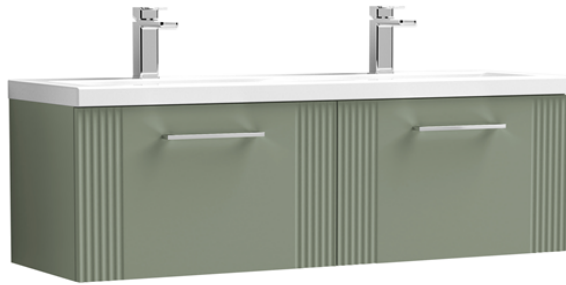

Sales Code: DPF894F

Description: 1200 W/H 2-Drawer Vanity & Double Basin

Packaging Details

Barcode: 5056462676883

Sales Code: FLT894

Description: 600 W/H Single Drawer Unit

Product Dimensions

Height (mm):	359
Width (mm):	600
Depth (mm):	383
Nett Weight (kg):	13

Outer Box Dimensions (If Applicable)

Height (mm):	
Width (mm):	
Depth (mm):	
Gross Weight (kg):	
Barcode:	5056462655475

Product Details

Country of Origin:	China
Fitting Instruction:	No
CE & UKCA:	
FSC Certified Materials:	Yes
Colour:	Satin Green
Construction Method:	Cam & Wood Dowel
Construction Type:	Rigid
Cabinet Finish:	MFC Painted Gloss
Fascia Finish:	Mdf Painted Gloss
Cabinet Thickness (mm):	16
Fascia Thickness (mm):	18
Drawer Included:	Yes
Drawer Type:	80mm High Metal S/C Inc Galler
No of Shelves:	0
Hinge Type:	Not Applicable
Hinge Included:	No
Adjustable Legs:	No, Not Required
Fixings Included:	Yes
Handle Style:	Modern
Waste Shroud:	Yes
Handle Included:	Yes, Supplied
Handle Type:	Bar

Sales Code: CBM424

Description: Double Ceramic Basin 1208X392

Product Dimensions

Height (mm):	390
Width (mm):	1205
Depth (mm):	175
Nett Weight (kg):	27

Packaging Dimensions

Height (mm):	205
Width (mm):	1270
Depth (mm):	510
Gross Weight (kg):	27