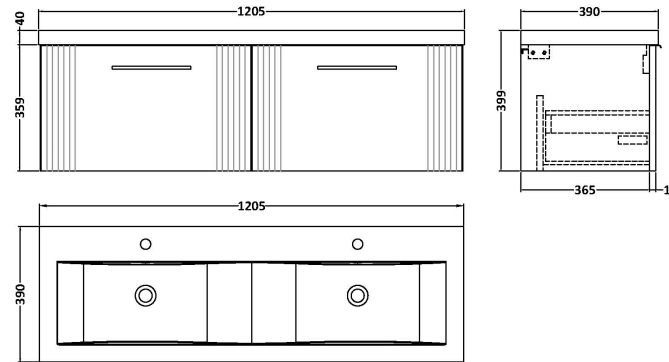

Sales Code: DPF894F

Description: 1200 W/H 2-Drawer Vanity & Double Basin

Packaging Details

Barcode: 5056462676883

Sales Code: FLT894

Description: 600 W/H Single Drawer Unit

Product Dimensions

Height (mm):	359
Width (mm):	600
Depth (mm):	383
Nett Weight (kg):	13

Packaging Dimensions

Height (mm):	380
Width (mm):	620
Depth (mm):	405
Gross Weight (kg):	13.5

Packaging Data

Box Colour:	Brown Cardboard Box - Printed
Box Qty:	0
Label Size:	0 x 0
Label Colour:	Not Applicable
Label Qty:	0

Outer Box Dimensions (If Applicable)

Height (mm):	
Width (mm):	
Depth (mm):	
Gross Weight (kg):	
Barcode:	5056462655475

Product Details

Country of Origin:	China
Fitting Instruction:	No
CE & UKCA:	
FSC Certified Materials:	Yes
Colour:	Satin Green
Construction Method:	Cam & Wood Dowel
Construction Type:	Rigid
Cabinet Finish:	MFC Painted Gloss
Fascia Finish:	Mdf Painted Gloss
Cabinet Thickness (mm):	16
Fascia Thickness (mm):	18
Drawer Included:	Yes
Drawer Type:	80mm High Metal S/C Inc Galler
No of Shelves:	0
Hinge Type:	Not Applicable
Hinge Included:	No
Adjustable Legs:	No, Not Required
Fixings Included:	Yes
Handle Style:	Modern
Waste Shroud:	Yes
Handle Included:	Yes, Supplied
Handle Type:	Bar

Sales Code: CBM424

Description: Double Ceramic Basin 1208X392

Product Dimensions

Height (mm):	390
Width (mm):	1205
Depth (mm):	175
Nett Weight (kg):	27

Packaging Dimensions

Height (mm):	205
Width (mm):	1270
Depth (mm):	510
Gross Weight (kg):	27