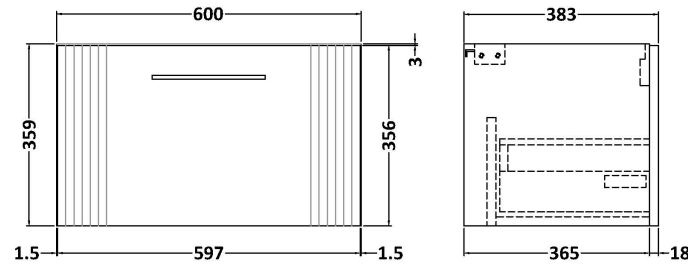

Sales Code: DPF894LSW

Description: 600 W/H Single Drawer Vanity & Laminate

Packaging Details

Barcode: 5056462675688

Sales Code: FLT894

Description: 600 W/H Single Drawer Unit

Product Dimensions

Height (mm):	359
Width (mm):	600
Depth (mm):	383
Nett Weight (kg):	13

Packaging Dimensions

Height (mm):	380
Width (mm):	620
Depth (mm):	405
Gross Weight (kg):	13.5

Packaging Data

Box Colour:	Brown Cardboard Box - Printed
Box Qty:	0
Label Size:	0 x 0
Label Colour:	Not Applicable
Label Qty:	0

Sales Code: LSW600

Description: Laminate Worktop 605X390x22mm

Product Dimensions

Height (mm):	22
Width (mm):	605
Depth (mm):	390
Nett Weight (kg):	2

Packaging Dimensions

Height (mm):	25
Width (mm):	610
Depth (mm):	455
Gross Weight (kg):	2

Packaging Data

Box Colour:	Brown Cardboard Box
Box Qty:	1
Label Size:	100 x 50
Label Colour:	White Label
Label Qty:	1

Outer Box Dimensions (If Applicable)

Height (mm):	
Width (mm):	
Depth (mm):	
Gross Weight (kg):	
Barcode:	5056211874188