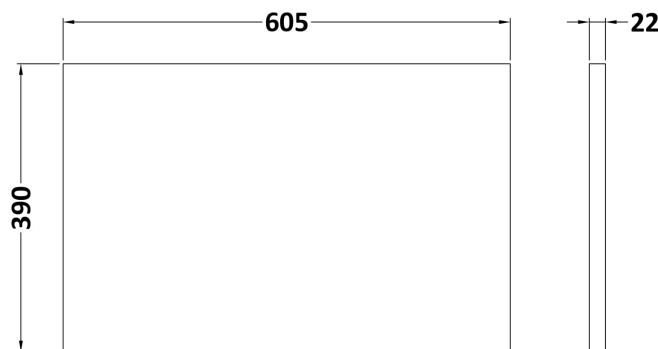

Packaging Dimensions

Height (mm):	380
Width (mm):	620
Depth (mm):	405
Gross Weight (kg):	13.5

Packaging Data

Box Colour:	Brown Cardboard Box - Printed
Box Qty:	0
Label Size:	0 x 0
Label Colour:	Not Applicable
Label Qty:	0

Outer Box Dimensions (If Applicable)

Height (mm):	
Width (mm):	
Depth (mm):	
Gross Weight (kg):	
Barcode:	5056462655475

Product Details

Country of Origin:	China
Fitting Instruction:	No
CE & UKCA:	
FSC Certified Materials:	Yes
Colour:	Satin Green
Construction Method:	Cam & Wood Dowel
Construction Type:	Rigid
Cabinet Finish:	MFC Painted Gloss
Fascia Finish:	Mdf Painted Gloss
Cabinet Thickness (mm):	16
Fascia Thickness (mm):	18
Drawer Included:	Yes
Drawer Type:	80mm High Metal S/C Inc Galler
No of Shelves:	0
Hinge Type:	Not Applicable
Hinge Included:	No
Adjustable Legs:	No, Not Required
Fixings Included:	Yes
Handle Style:	Modern
Waste Shroud:	Yes
Handle Included:	Yes, Supplied
Handle Type:	Bar

Sales Code: LSW600

Description: Laminate Worktop 605X390x22mm

Product Dimensions

Height (mm):	22
Width (mm):	605
Depth (mm):	390
Nett Weight (kg):	2

Packaging Dimensions

Height (mm):	25
Width (mm):	610
Depth (mm):	455
Gross Weight (kg):	2

Packaging Data

Box Colour:	Brown Cardboard Box
Box Qty:	1
Label Size:	100 x 50
Label Colour:	White Label
Label Qty:	1

Outer Box Dimensions (If Applicable)

Height (mm):	
Width (mm):	
Depth (mm):	
Gross Weight (kg):	
Barcode:	5056211874188