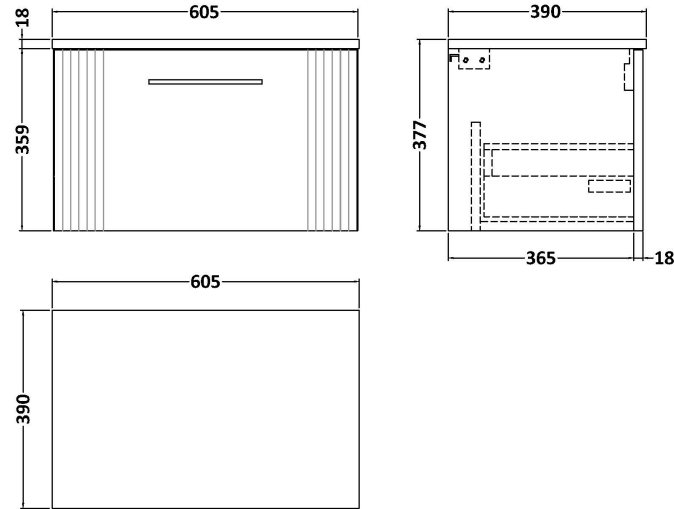

Sales Code: DPF894W

Description: 600 W/H Single Drawer Vanity & Worktop

Packaging Details

Barcode: 5056462675671