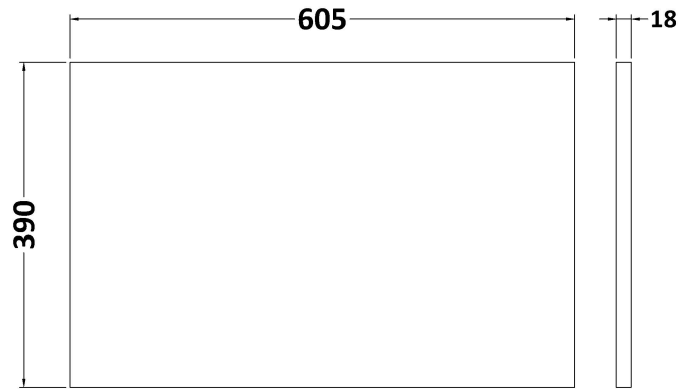

### Product Dimensions

Height (mm):	359
Width (mm):	600
Depth (mm):	383
Nett Weight (kg):	13

### Packaging Dimensions

Height (mm):	380
Width (mm):	620
Depth (mm):	405
Gross Weight (kg):	13.5

### Outer Box Dimensions (If Applicable)

Height (mm):	
Width (mm):	
Depth (mm):	
Gross Weight (kg):	
Barcode:	5056462655475

Sales Code: MWT860

Description: 600 Worktop (605X390x18mm)

**Product Dimensions**

Height (mm):	18
Width (mm):	605
Depth (mm):	390
Nett Weight (kg):	2.5

**Packaging Dimensions**

Height (mm):	25
Width (mm):	625
Depth (mm):	410
Gross Weight (kg):	2.5