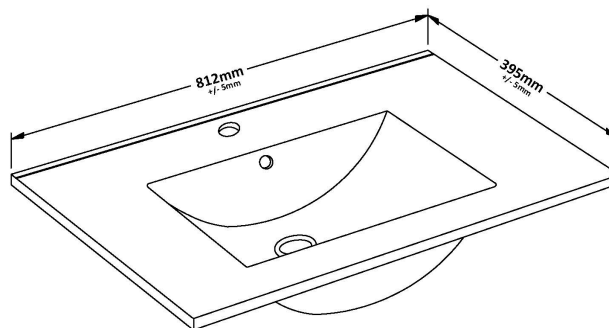

Packaging Dimensions

Height (mm):	520
Width (mm):	820
Depth (mm):	405
Gross Weight (kg):	25

Packaging Data

Box Colour:	Brown Cardboard Box - Printed
Box Qty:	0
Label Size:	0 x 0
Label Colour:	Not Applicable
Label Qty:	0

Outer Box Dimensions (If Applicable)

Height (mm):	
Width (mm):	
Depth (mm):	
Gross Weight (kg):	
Barcode:	5056462655598

Product Details

Country of Origin:	China
Fitting Instruction:	No
CE & UKCA:	
FSC Certified Materials:	Yes
Colour:	Satin Green
Construction Method:	Cam & Wood Dowel
Construction Type:	Rigid
Cabinet Finish:	MFC Painted Gloss
Fascia Finish:	Mdf Painted Gloss
Cabinet Thickness (mm):	16
Fascia Thickness (mm):	18
Drawer Included:	Yes
Drawer Type:	80mm High Metal Softclose
No of Shelves:	0
Hinge Type:	Not Applicable
Hinge Included:	No
Adjustable Legs:	No, Not Required
Fixings Included:	Yes
Handle Style:	Modern
Waste Shroud:	Yes
Handle Included:	Yes, Supplied
Handle Type:	Bar

Sales Code: NVM005

Description: Minimalist Basin 800mm

Product Dimensions

Height (mm):	170
Width (mm):	800
Depth (mm):	390
Nett Weight (kg):	16.9

Packaging Dimensions

Height (mm):	400
Width (mm):	820
Depth (mm):	200
Gross Weight (kg):	16.9

Packaging Data

Box Colour:	Brown Cardboard Box - Printed
Box Qty:	1
Label Size:	100 x 50
Label Colour:	White Label
Label Qty:	2

Outer Box Dimensions (If Applicable)

Height (mm):	
Width (mm):	
Depth (mm):	
Gross Weight (kg):	
Barcode:	5055146194675