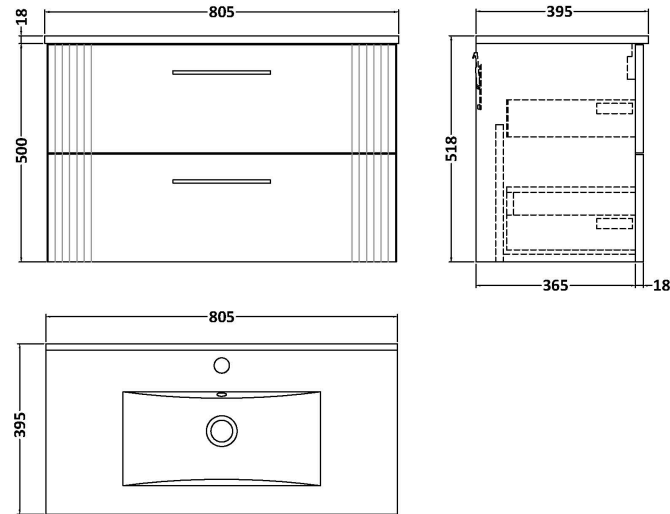

Sales Code: DPF895B

Description: 800 W/H 2-Drawer Vanity & Basin 2

Packaging Details

Barcode: 5056462676708

Sales Code: FLT895

Description: 800 W/H 2-Drawer Unit

Product Dimensions

Height (mm):	500
Width (mm):	800
Depth (mm):	383
Nett Weight (kg):	24.5

Packaging Dimensions

Height (mm):	520
Width (mm):	820
Depth (mm):	405
Gross Weight (kg):	25

Packaging Data

Box Colour:	Brown Cardboard Box - Printed
Box Qty:	0
Label Size:	0 x 0
Label Colour:	Not Applicable
Label Qty:	0

Outer Box Dimensions (If Applicable)

Height (mm):	
Width (mm):	
Depth (mm):	
Gross Weight (kg):	
Barcode:	5056462655598

Product Details

Country of Origin:	China
Fitting Instruction:	No
CE & UKCA:	
FSC Certified Materials:	Yes
Colour:	Satin Green
Construction Method:	Cam & Wood Dowel
Construction Type:	Rigid
Cabinet Finish:	MFC Painted Gloss
Fascia Finish:	Mdf Painted Gloss
Cabinet Thickness (mm):	16
Fascia Thickness (mm):	18
Drawer Included:	Yes
Drawer Type:	80mm High Metal Softclose
No of Shelves:	0
Hinge Type:	Not Applicable
Hinge Included:	No
Adjustable Legs:	No, Not Required
Fixings Included:	Yes
Handle Style:	Modern
Waste Shroud:	Yes
Handle Included:	Yes, Supplied
Handle Type:	Bar

Sales Code: NVM005

Description: Minimalist Basin 800mm

Product Dimensions

Height (mm):	170
Width (mm):	800
Depth (mm):	390
Nett Weight (kg):	16.9

Packaging Dimensions

Height (mm):	400
Width (mm):	820
Depth (mm):	200
Gross Weight (kg):	16.9