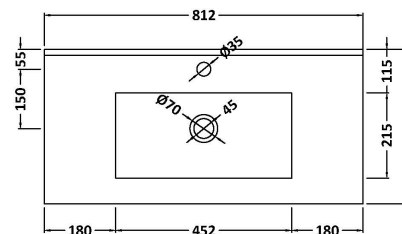

Packaging Dimensions

Height (mm):	520
Width (mm):	820
Depth (mm):	405
Gross Weight (kg):	25

Packaging Data

Box Colour:	Brown Cardboard Box - Printed
Box Qty:	0
Label Size:	0 x 0
Label Colour:	Not Applicable
Label Qty:	0

Outer Box Dimensions (If Applicable)

Height (mm):	
Width (mm):	
Depth (mm):	
Gross Weight (kg):	
Barcode:	5056462655598

Product Details

Country of Origin:	China
Fitting Instruction:	No
CE & UKCA:	
FSC Certified Materials:	Yes
Colour:	Satin Green
Construction Method:	Cam & Wood Dowel
Construction Type:	Rigid
Cabinet Finish:	MFC Painted Gloss
Fascia Finish:	Mdf Painted Gloss
Cabinet Thickness (mm):	16
Fascia Thickness (mm):	18
Drawer Included:	Yes
Drawer Type:	80mm High Metal Softclose
No of Shelves:	0
Hinge Type:	Not Applicable
Hinge Included:	No
Adjustable Legs:	No, Not Required
Fixings Included:	Yes
Handle Style:	Modern
Waste Shroud:	Yes
Handle Included:	Yes, Supplied
Handle Type:	Bar

Sales Code: NVM005

Description: Minimalist Basin 800mm

Product Dimensions

Height (mm):	170
Width (mm):	800
Depth (mm):	390
Nett Weight (kg):	16.9

Packaging Dimensions

Height (mm):	400
Width (mm):	820
Depth (mm):	200
Gross Weight (kg):	16.9

Packaging Data

Box Colour:	Brown Cardboard Box - Printed
Box Qty:	1
Label Size:	100 x 50
Label Colour:	White Label
Label Qty:	2

Outer Box Dimensions (If Applicable)

Height (mm):	
Width (mm):	
Depth (mm):	
Gross Weight (kg):	
Barcode:	5055146194675