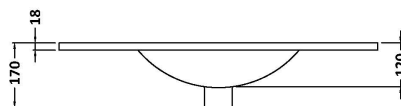

Sales Code: DPF895B

Description: 800 W/H 2-Drawer Vanity & Basin 2

Packaging Details

Barcode: 5056462676708

Sales Code: FLT895

Description: 800 W/H 2-Drawer Unit

Product Dimensions

Height (mm):	500
Width (mm):	800
Depth (mm):	383
Nett Weight (kg):	24.5

Packaging Dimensions

Height (mm):	520
Width (mm):	820
Depth (mm):	405
Gross Weight (kg):	25

Packaging Data

Box Colour:	Brown Cardboard Box - Printed
Box Qty:	0
Label Size:	0 x 0
Label Colour:	Not Applicable
Label Qty:	0

Outer Box Dimensions (If Applicable)

Height (mm):	
Width (mm):	
Depth (mm):	
Gross Weight (kg):	
Barcode:	5056462655598

Product Details

Country of Origin:	China
Fitting Instruction:	No
CE & UKCA:	
FSC Certified Materials:	Yes
Colour:	Satin Green
Construction Method:	Cam & Wood Dowel
Construction Type:	Rigid
Cabinet Finish:	MFC Painted Gloss
Fascia Finish:	Mdf Painted Gloss
Cabinet Thickness (mm):	16
Fascia Thickness (mm):	18
Drawer Included:	Yes
Drawer Type:	80mm High Metal Softclose
No of Shelves:	0
Hinge Type:	Not Applicable
Hinge Included:	No
Adjustable Legs:	No, Not Required
Fixings Included:	Yes
Handle Style:	Modern
Waste Shroud:	Yes
Handle Included:	Yes, Supplied
Handle Type:	Bar

Sales Code: NVM005

Description: Minimalist Basin 800mm

Product Dimensions

Height (mm):	170
Width (mm):	800
Depth (mm):	390
Nett Weight (kg):	16.9

Packaging Dimensions

Height (mm):	400
Width (mm):	820
Depth (mm):	200
Gross Weight (kg):	16.9