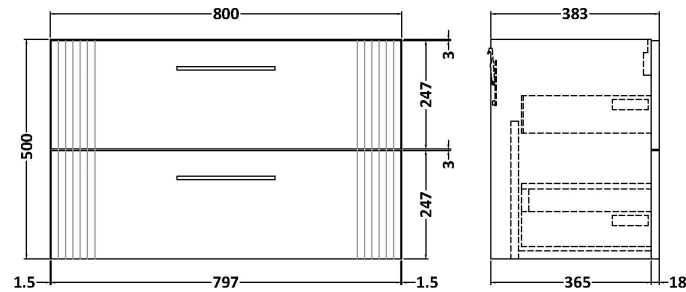

Sales Code: DPF895B

Description: 800 W/H 2-Drawer Vanity & Basin 2

Packaging Details

Barcode: 5056462676708

Sales Code: FLT895

Description: 800 W/H 2-Drawer Unit

Product Dimensions

Height (mm):	500
Width (mm):	800
Depth (mm):	383
Nett Weight (kg):	24.5

Packaging Dimensions

Height (mm):	520
Width (mm):	820
Depth (mm):	405
Gross Weight (kg):	25

Packaging Data

Box Colour:	Brown Cardboard Box - Printed
Box Qty:	0
Label Size:	0 x 0
Label Colour:	Not Applicable
Label Qty:	0

Outer Box Dimensions (If Applicable)

Height (mm):	
Width (mm):	
Depth (mm):	
Gross Weight (kg):	
Barcode:	5056462655598

Product Details

Country of Origin:	China
Fitting Instruction:	No
CE & UKCA:	
FSC Certified Materials:	Yes
Colour:	Satin Green
Construction Method:	Cam & Wood Dowel
Construction Type:	Rigid
Cabinet Finish:	MFC Painted Gloss
Fascia Finish:	Mdf Painted Gloss
Cabinet Thickness (mm):	16
Fascia Thickness (mm):	18
Drawer Included:	Yes
Drawer Type:	80mm High Metal Softclose
No of Shelves:	0
Hinge Type:	Not Applicable
Hinge Included:	No
Adjustable Legs:	No, Not Required
Fixings Included:	Yes
Handle Style:	Modern
Waste Shroud:	Yes
Handle Included:	Yes, Supplied
Handle Type:	Bar

Sales Code: NVM005

Description: Minimalist Basin 800mm

Product Dimensions

Height (mm):	170
Width (mm):	800
Depth (mm):	390
Nett Weight (kg):	16.9

Packaging Dimensions

Height (mm):	400
Width (mm):	820
Depth (mm):	200
Gross Weight (kg):	16.9