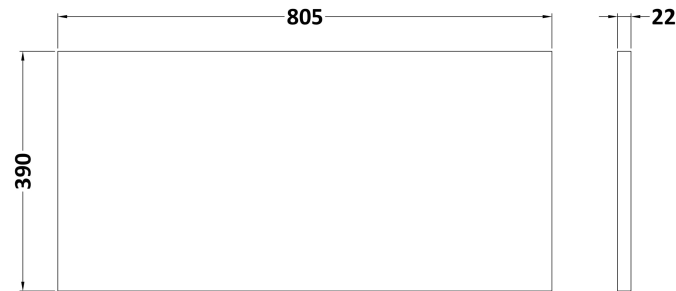

### Packaging Details

Barcode: 5056678455821

**Sales Code:** LCM800

**Description:** Laminate Worktop 805X390x22mm

**Product Dimensions**

Height (mm):	22
Width (mm):	805
Depth (mm):	390
Nett Weight (kg):	2.75

**Packaging Dimensions**

Height (mm):	25
Width (mm):	810
Depth (mm):	455
Gross Weight (kg):	2.75

**Packaging Data**

Box Colour:	Brown Cardboard Box
Box Qty:	1
Label Size:	100 x 50
Label Colour:	White Label
Label Qty:	1

### Product Dimensions

Height (mm):	500
Width (mm):	800
Depth (mm):	383
Nett Weight (kg):	24.5

### Packaging Dimensions

Height (mm):	520
Width (mm):	820
Depth (mm):	405
Gross Weight (kg):	25