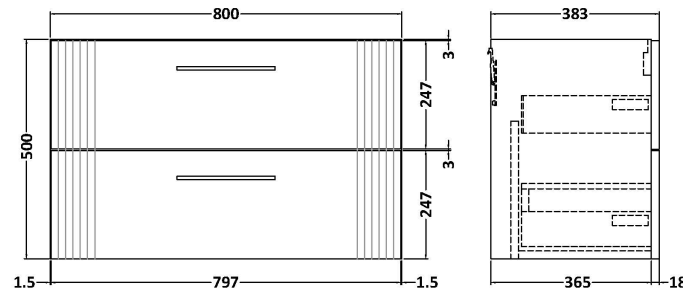

### Packaging Details

Barcode: 5056678455821

**Sales Code:** LCM800

**Description:** Laminate Worktop 805X390x22mm

**Product Dimensions**

Height (mm):	22
Width (mm):	805
Depth (mm):	390
Nett Weight (kg):	2.75

**Packaging Dimensions**

Height (mm):	25
Width (mm):	810
Depth (mm):	455
Gross Weight (kg):	2.75

**Packaging Data**

Box Colour:	Brown Cardboard Box
Box Qty:	1
Label Size:	100 x 50
Label Colour:	White Label
Label Qty:	1

### Product Dimensions

Height (mm):	500
Width (mm):	800
Depth (mm):	383
Nett Weight (kg):	24.5

### Packaging Dimensions

Height (mm):	520
Width (mm):	820
Depth (mm):	405
Gross Weight (kg):	25