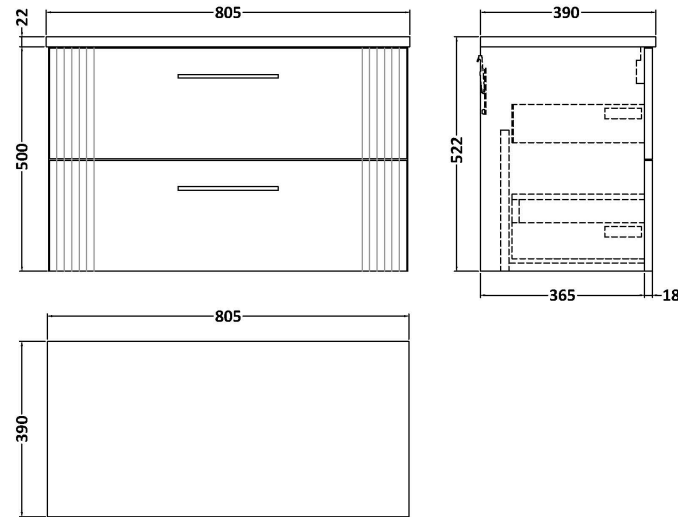

### Packaging Details

Barcode: 5056678455821

**Sales Code:** LCM800

**Description:** Laminate Worktop 805X390x22mm

**Product Dimensions**

Height (mm):	22
Width (mm):	805
Depth (mm):	390
Nett Weight (kg):	2.75

**Packaging Dimensions**

Height (mm):	25
Width (mm):	810
Depth (mm):	455
Gross Weight (kg):	2.75

**Packaging Data**

Box Colour:	Brown Cardboard Box
Box Qty:	1
Label Size:	100 x 50
Label Colour:	White Label
Label Qty:	1

### Product Dimensions

Height (mm):	500
Width (mm):	800
Depth (mm):	383
Nett Weight (kg):	24.5

### Packaging Dimensions

Height (mm):	520
Width (mm):	820
Depth (mm):	405
Gross Weight (kg):	25