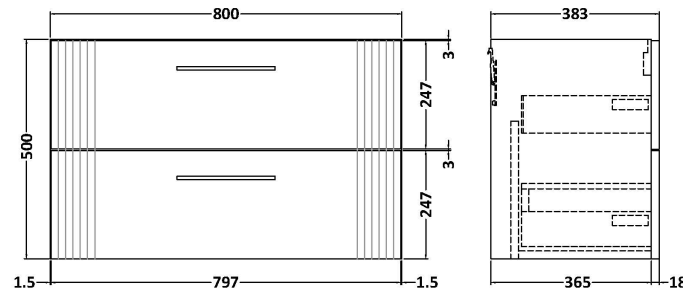

Sales Code: DPF895LSW

Description: 800 W/H 2-Drawer Vanity & Laminate Top

### Product Dimensions

Height (mm):	500
Width (mm):	800
Depth (mm):	383
Nett Weight (kg):	24.5

### Packaging Dimensions

Height (mm):	520
Width (mm):	820
Depth (mm):	405
Gross Weight (kg):	25

**Sales Code:** LSW800

**Description:** Laminate Worktop 805X390x22mm

**Product Dimensions**

Height (mm):	22
Width (mm):	805
Depth (mm):	390
Nett Weight (kg):	2.75

**Packaging Dimensions**

Height (mm):	25
Width (mm):	810
Depth (mm):	455
Gross Weight (kg):	2.75