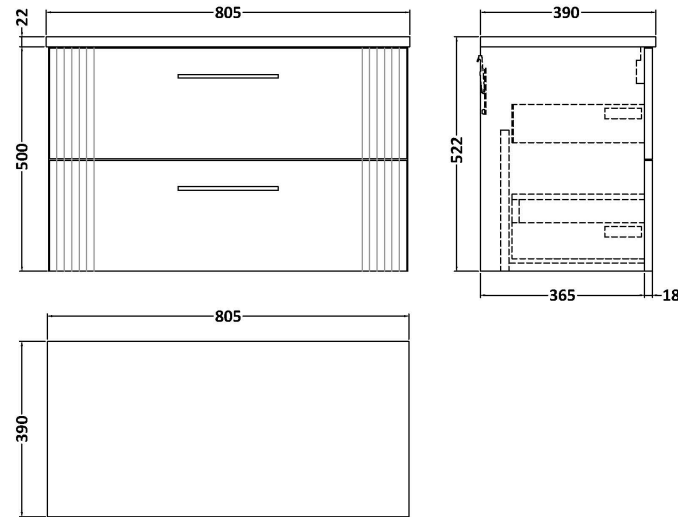

Sales Code: DPF895LSW

Description: 800 W/H 2-Drawer Vanity & Laminate Top

### Product Dimensions

Height (mm):	500
Width (mm):	800
Depth (mm):	383
Nett Weight (kg):	24.5

### Packaging Dimensions

Height (mm):	520
Width (mm):	820
Depth (mm):	405
Gross Weight (kg):	25

**Sales Code:** LSW800

**Description:** Laminate Worktop 805X390x22mm

**Product Dimensions**

Height (mm):	22
Width (mm):	805
Depth (mm):	390
Nett Weight (kg):	2.75

**Packaging Dimensions**

Height (mm):	25
Width (mm):	810
Depth (mm):	455
Gross Weight (kg):	2.75