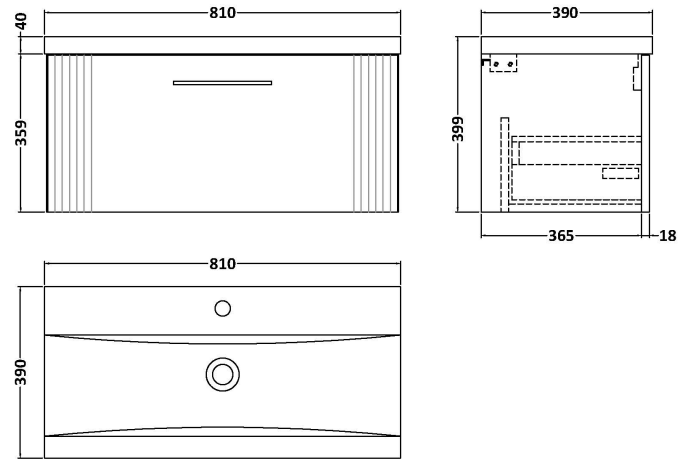

Sales Code: DPF896A

Description: 800 W/H Single Drawer Vanity & Basin 1

Packaging Details

Barcode: 5056462676340

Sales Code: FLT896

Description: 800 W/H Single Drawer Unit

Product Dimensions

Height (mm):	359
Width (mm):	800
Depth (mm):	383
Nett Weight (kg):	17.5

Packaging Dimensions

Height (mm):	380
Width (mm):	820
Depth (mm):	405
Gross Weight (kg):	18

Packaging Data

Box Colour:	Brown Cardboard Box - Printed
Box Qty:	0
Label Size:	0 x 0
Label Colour:	Not Applicable
Label Qty:	0

Outer Box Dimensions (If Applicable)

Height (mm):	
Width (mm):	
Depth (mm):	
Gross Weight (kg):	
Barcode:	5056462655550

Product Details

Country of Origin:	China
Fitting Instruction:	No
CE & UKCA:	
FSC Certified Materials:	Yes
Colour:	Satin Green
Construction Method:	Cam & Wood Dowel
Construction Type:	Rigid
Cabinet Finish:	MFC Painted Gloss
Fascia Finish:	Mdf Painted Gloss
Cabinet Thickness (mm):	16
Fascia Thickness (mm):	18
Drawer Included:	Yes
Drawer Type:	80mm High Metal S/C Inc Galler
No of Shelves:	0
Hinge Type:	Not Applicable
Hinge Included:	No
Adjustable Legs:	No, Not Required
Fixings Included:	Yes
Handle Style:	Modern
Waste Shroud:	Yes
Handle Included:	Yes, Supplied
Handle Type:	Bar

Sales Code: NVM015

Description: 800 Mid Edged Basin 1 Th

Product Dimensions

Height (mm):	180
Width (mm):	810
Depth (mm):	390
Nett Weight (kg):	15

Packaging Dimensions

Height (mm):	210
Width (mm):	410
Depth (mm):	830
Gross Weight (kg):	15