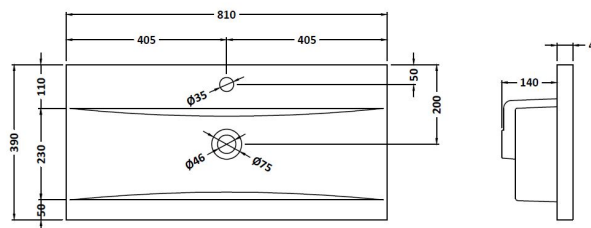

Packaging Dimensions

Height (mm):	380
Width (mm):	820
Depth (mm):	405
Gross Weight (kg):	18

Packaging Data

Box Colour:	Brown Cardboard Box - Printed
Box Qty:	0
Label Size:	0 x 0
Label Colour:	Not Applicable
Label Qty:	0

Outer Box Dimensions (If Applicable)

Height (mm):	
Width (mm):	
Depth (mm):	
Gross Weight (kg):	
Barcode:	5056462655550

Product Details

Country of Origin:	China
Fitting Instruction:	No
CE & UKCA:	
FSC Certified Materials:	Yes
Colour:	Satin Green
Construction Method:	Cam & Wood Dowel
Construction Type:	Rigid
Cabinet Finish:	MFC Painted Gloss
Fascia Finish:	Mdf Painted Gloss
Cabinet Thickness (mm):	16
Fascia Thickness (mm):	18
Drawer Included:	Yes
Drawer Type:	80mm High Metal S/C Inc Galler
No of Shelves:	0
Hinge Type:	Not Applicable
Hinge Included:	No
Adjustable Legs:	No, Not Required
Fixings Included:	Yes
Handle Style:	Modern
Waste Shroud:	Yes
Handle Included:	Yes, Supplied
Handle Type:	Bar

Sales Code: NVM015

Description: 800 Mid Edged Basin 1 Th

Product Dimensions

Height (mm):	180
Width (mm):	810
Depth (mm):	390
Nett Weight (kg):	15

Packaging Dimensions

Height (mm):	210
Width (mm):	410
Depth (mm):	830
Gross Weight (kg):	15

Packaging Data

Box Colour:	Brown Cardboard Box
Box Qty:	1
Label Size:	100 x 50
Label Colour:	White Label
Label Qty:	2

Outer Box Dimensions (If Applicable)

Height (mm):	
Width (mm):	
Depth (mm):	
Gross Weight (kg):	
Barcode:	5055369043422