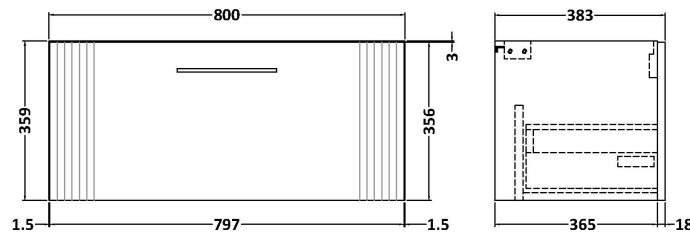

Sales Code: DPF896A

Description: 800 W/H Single Drawer Vanity & Basin 1

Packaging Details

Barcode: 5056462676340

Sales Code: FLT896

Description: 800 W/H Single Drawer Unit

Product Dimensions

Height (mm):	359
Width (mm):	800
Depth (mm):	383
Nett Weight (kg):	17.5

Packaging Dimensions

Height (mm):	380
Width (mm):	820
Depth (mm):	405
Gross Weight (kg):	18

Packaging Data

Box Colour:	Brown Cardboard Box - Printed
Box Qty:	0
Label Size:	0 x 0
Label Colour:	Not Applicable
Label Qty:	0

Outer Box Dimensions (If Applicable)

Height (mm):	
Width (mm):	
Depth (mm):	
Gross Weight (kg):	
Barcode:	5056462655550

Product Details

Country of Origin:	China
Fitting Instruction:	No
CE & UKCA:	
FSC Certified Materials:	Yes
Colour:	Satin Green
Construction Method:	Cam & Wood Dowel
Construction Type:	Rigid
Cabinet Finish:	MFC Painted Gloss
Fascia Finish:	Mdf Painted Gloss
Cabinet Thickness (mm):	16
Fascia Thickness (mm):	18
Drawer Included:	Yes
Drawer Type:	80mm High Metal S/C Inc Galler
No of Shelves:	0
Hinge Type:	Not Applicable
Hinge Included:	No
Adjustable Legs:	No, Not Required
Fixings Included:	Yes
Handle Style:	Modern
Waste Shroud:	Yes
Handle Included:	Yes, Supplied
Handle Type:	Bar

Sales Code: NVM015

Description: 800 Mid Edged Basin 1 Th

Product Dimensions

Height (mm):	180
Width (mm):	810
Depth (mm):	390
Nett Weight (kg):	15

Packaging Dimensions

Height (mm):	210
Width (mm):	410
Depth (mm):	830
Gross Weight (kg):	15