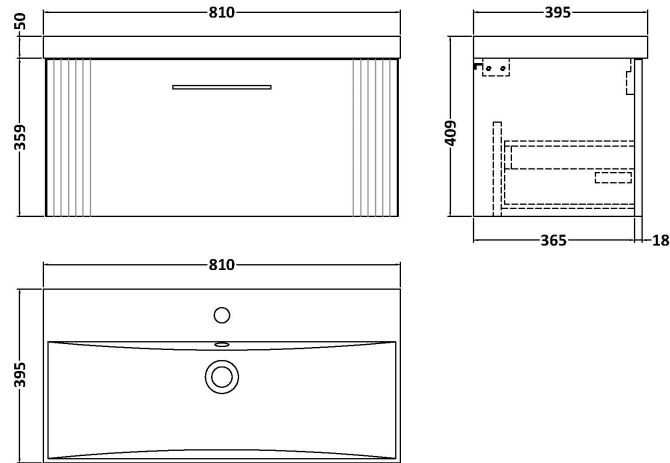

Sales Code: DPF896D

Description: 800 W/H Single Drawer Vanity & Basin 3

Packaging Details

Barcode: 5056462676364

Sales Code: FLT896

Description: 800 W/H Single Drawer Unit

Product Dimensions

Height (mm):	359
Width (mm):	800
Depth (mm):	383
Nett Weight (kg):	17.5

Packaging Dimensions

Height (mm):	380
Width (mm):	820
Depth (mm):	405
Gross Weight (kg):	18

Packaging Data

Box Colour:	Brown Cardboard Box - Printed
Box Qty:	0
Label Size:	0 x 0
Label Colour:	Not Applicable
Label Qty:	0

Outer Box Dimensions (If Applicable)

Height (mm):	
Width (mm):	
Depth (mm):	
Gross Weight (kg):	
Barcode:	5056462655550

Product Details

Country of Origin:	China
Fitting Instruction:	No
CE & UKCA:	
FSC Certified Materials:	Yes
Colour:	Satin Green
Construction Method:	Cam & Wood Dowel
Construction Type:	Rigid
Cabinet Finish:	MFC Painted Gloss
Fascia Finish:	Mdf Painted Gloss
Cabinet Thickness (mm):	16
Fascia Thickness (mm):	18
Drawer Included:	Yes
Drawer Type:	80mm High Metal S/C Inc Galler
No of Shelves:	0
Hinge Type:	Not Applicable
Hinge Included:	No
Adjustable Legs:	No, Not Required
Fixings Included:	Yes
Handle Style:	Modern
Waste Shroud:	Yes
Handle Included:	Yes, Supplied
Handle Type:	Bar

Sales Code: NVM035

Description: 800 Thin Edged Basin 1Th

Product Dimensions

Height (mm):	170
Width (mm):	810
Depth (mm):	395
Nett Weight (kg):	14.5

Packaging Dimensions

Height (mm):	190
Width (mm):	830
Depth (mm):	415
Gross Weight (kg):	15