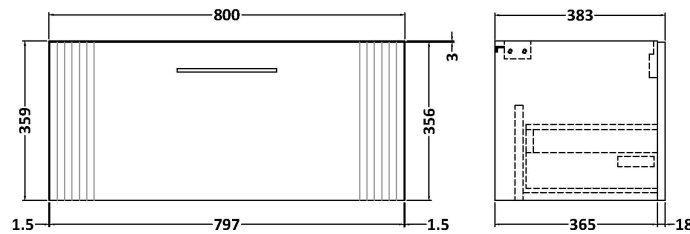

Sales Code: DPF896D

Description: 800 W/H Single Drawer Vanity & Basin 3

Packaging Details

Barcode: 5056462676364

Sales Code: FLT896

Description: 800 W/H Single Drawer Unit

Product Dimensions

Height (mm):	359
Width (mm):	800
Depth (mm):	383
Nett Weight (kg):	17.5

Packaging Dimensions

Height (mm):	380
Width (mm):	820
Depth (mm):	405
Gross Weight (kg):	18

Packaging Data

Box Colour:	Brown Cardboard Box - Printed
Box Qty:	0
Label Size:	0 x 0
Label Colour:	Not Applicable
Label Qty:	0

Sales Code: NVM035

Description: 800 Thin Edged Basin 1Th

Product Dimensions

Height (mm):	170
Width (mm):	810
Depth (mm):	395
Nett Weight (kg):	14.5

Packaging Dimensions

Height (mm):	190
Width (mm):	830
Depth (mm):	415
Gross Weight (kg):	15

Packaging Data

Box Colour:	Brown Cardboard Box
Box Qty:	1
Label Size:	100 x 50
Label Colour:	White Label
Label Qty:	2

Outer Box Dimensions (If Applicable)

Height (mm):	
Width (mm):	
Depth (mm):	
Gross Weight (kg):	
Barcode:	5056211853435