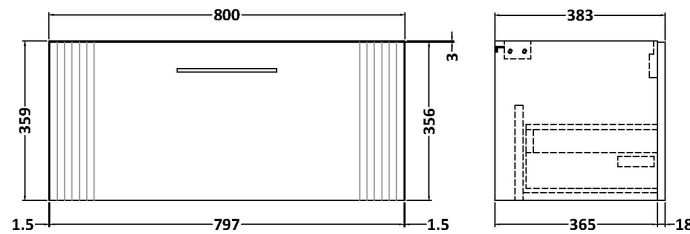

Sales Code: DPF896LCM

Description: 800 W/H Single Drawer Vanity & Laminate

Packaging Details

Barcode: 5056678455838

Sales Code: LCM800

Description: Laminate Worktop 805X390x22mm

Product Dimensions

Height (mm):	22
Width (mm):	805
Depth (mm):	390
Nett Weight (kg):	2.75

Packaging Dimensions

Height (mm):	25
Width (mm):	810
Depth (mm):	455
Gross Weight (kg):	2.75

Packaging Data

Box Colour:	Brown Cardboard Box
Box Qty:	1
Label Size:	100 x 50
Label Colour:	White Label
Label Qty:	1

Outer Box Dimensions (If Applicable)

Height (mm):	
Width (mm):	
Depth (mm):	
Gross Weight (kg):	
Barcode:	5056462624457

Product Details

Country of Origin:	United Kingdom
Fitting Instruction:	No
CE & UKCA:	N/A
FSC Certified Materials:	Yes
Colour:	Matt Carrera Marble
Construction Method:	Not Applicable
Construction Type:	Not Applicable
Cabinet Finish:	Not Applicable
Fascia Finish:	MFC Laminated
Cabinet Thickness (mm):	
Fascia Thickness (mm):	22
Drawer Included:	No
Drawer Type:	Not Applicable
No of Shelves:	0
Hinge Type:	Not Applicable
Hinge Included:	No
Adjustable Legs:	No, Not Required
Fixings Included:	No
Handle Style:	Not Applicable
Waste Shroud:	Not Applicable
Handle Included:	No
Handle Type:	Not Applicable

Sales Code: FLT896

Description: 800 W/H Single Drawer Unit

Product Dimensions

Height (mm):	359
Width (mm):	800
Depth (mm):	383
Nett Weight (kg):	17.5

Packaging Dimensions

Height (mm):	380
Width (mm):	820
Depth (mm):	405
Gross Weight (kg):	18