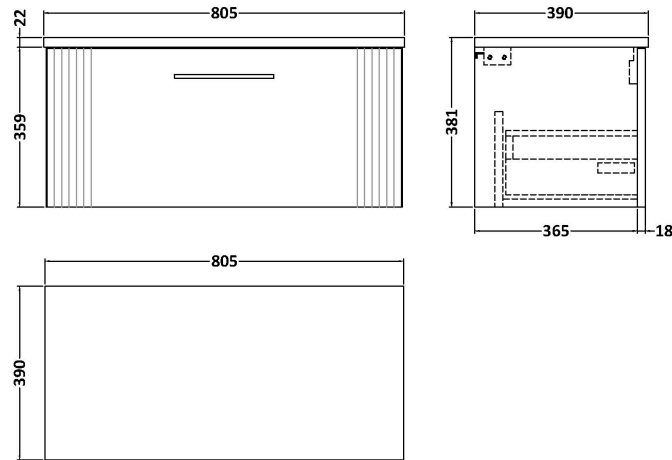

Sales Code: DPF896LCM

Description: 800 W/H Single Drawer Vanity & Laminate

Packaging Details

Barcode: 5056678455838

Sales Code: LCM800

Description: Laminate Worktop 805X390x22mm

Product Dimensions

Height (mm):	22
Width (mm):	805
Depth (mm):	390
Nett Weight (kg):	2.75

Packaging Dimensions

Height (mm):	25
Width (mm):	810
Depth (mm):	455
Gross Weight (kg):	2.75

Packaging Data

Box Colour:	Brown Cardboard Box
Box Qty:	1
Label Size:	100 x 50
Label Colour:	White Label
Label Qty:	1

Outer Box Dimensions (If Applicable)

Height (mm):	
Width (mm):	
Depth (mm):	
Gross Weight (kg):	
Barcode:	5056462624457

Product Details

Country of Origin:	United Kingdom
Fitting Instruction:	No
CE & UKCA:	N/A
FSC Certified Materials:	Yes
Colour:	Matt Carrera Marble
Construction Method:	Not Applicable
Construction Type:	Not Applicable
Cabinet Finish:	Not Applicable
Fascia Finish:	MFC Laminated
Cabinet Thickness (mm):	
Fascia Thickness (mm):	22
Drawer Included:	No
Drawer Type:	Not Applicable
No of Shelves:	0
Hinge Type:	Not Applicable
Hinge Included:	No
Adjustable Legs:	No, Not Required
Fixings Included:	No
Handle Style:	Not Applicable
Waste Shroud:	Not Applicable
Handle Included:	No
Handle Type:	Not Applicable

Sales Code: FLT896

Description: 800 W/H Single Drawer Unit

Product Dimensions

Height (mm):	359
Width (mm):	800
Depth (mm):	383
Nett Weight (kg):	17.5

Packaging Dimensions

Height (mm):	380
Width (mm):	820
Depth (mm):	405
Gross Weight (kg):	18