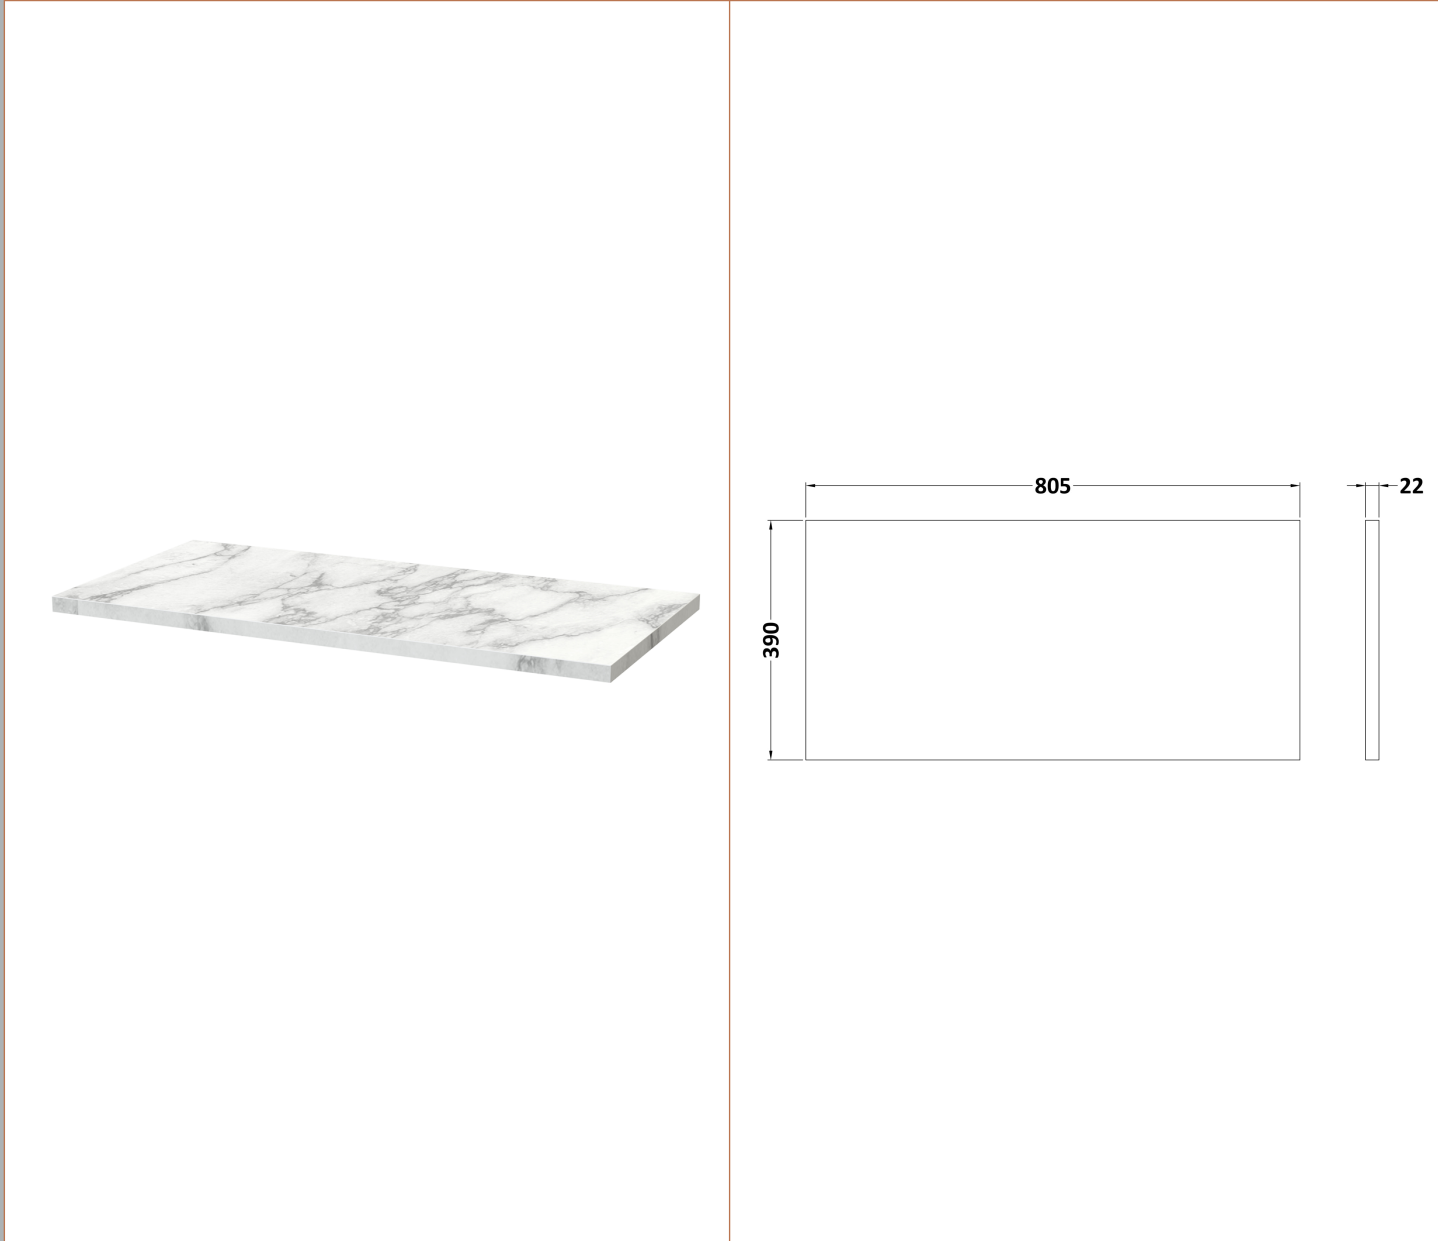

Sales Code: DPF896LCM

Description: 800 W/H Single Drawer Vanity & Laminate

Packaging Details

Barcode: 5056678455838

Sales Code: LCM800

Description: Laminate Worktop 805X390x22mm

Product Dimensions

Height (mm):	22
Width (mm):	805
Depth (mm):	390
Nett Weight (kg):	2.75

Packaging Dimensions

Height (mm):	25
Width (mm):	810
Depth (mm):	455
Gross Weight (kg):	2.75

Packaging Data

Box Colour:	Brown Cardboard Box
Box Qty:	1
Label Size:	100 x 50
Label Colour:	White Label
Label Qty:	1

Sales Code: FLT896

Description: 800 W/H Single Drawer Unit

Product Dimensions

Height (mm):	359
Width (mm):	800
Depth (mm):	383
Nett Weight (kg):	17.5

Packaging Dimensions

Height (mm):	380
Width (mm):	820
Depth (mm):	405
Gross Weight (kg):	18

Product Details

Country of Origin:	China
Fitting Instruction:	No
CE & UKCA:	
FSC Certified Materials:	Yes
Colour:	Satin Green
Construction Method:	Cam & Wood Dowel
Construction Type:	Rigid
Cabinet Finish:	MFC Painted Gloss
Fascia Finish:	Mdf Painted Gloss
Cabinet Thickness (mm):	16
Fascia Thickness (mm):	18
Drawer Included:	Yes
Drawer Type:	80mm High Metal S/C Inc Galler
No of Shelves:	0
Hinge Type:	Not Applicable
Hinge Included:	No
Adjustable Legs:	No, Not Required
Fixings Included:	Yes
Handle Style:	Modern
Waste Shroud:	Yes
Handle Included:	Yes, Supplied
Handle Type:	Finger Pull