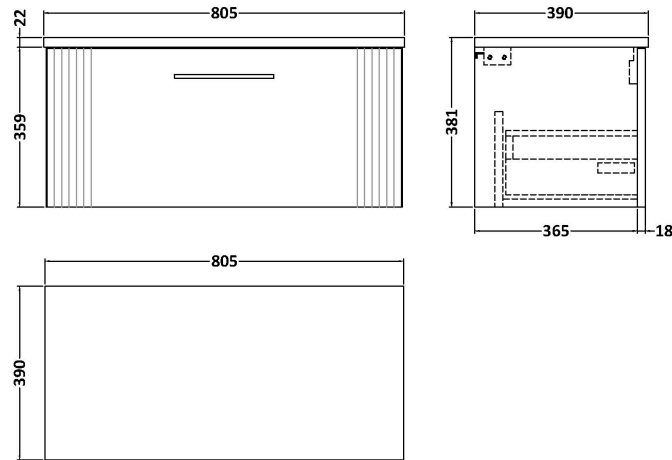

Sales Code: DPF896LSW

Description: 800 W/H Single Drawer Vanity & Laminate

Packaging Details

Barcode: 5056462676388

Sales Code: FLT896

Description: 800 W/H Single Drawer Unit

Product Dimensions

Height (mm):	359
Width (mm):	800
Depth (mm):	383
Nett Weight (kg):	17.5

Packaging Dimensions

Height (mm):	380
Width (mm):	820
Depth (mm):	405
Gross Weight (kg):	18

Packaging Data

Box Colour:	Brown Cardboard Box - Printed
Box Qty:	0
Label Size:	0 x 0
Label Colour:	Not Applicable
Label Qty:	0

Outer Box Dimensions (If Applicable)

Height (mm):	
Width (mm):	
Depth (mm):	
Gross Weight (kg):	
Barcode:	5056462655550

Product Details

Country of Origin:	China
Fitting Instruction:	No
CE & UKCA:	
FSC Certified Materials:	Yes
Colour:	Satin Green
Construction Method:	Cam & Wood Dowel
Construction Type:	Rigid
Cabinet Finish:	MFC Painted Gloss
Fascia Finish:	Mdf Painted Gloss
Cabinet Thickness (mm):	16
Fascia Thickness (mm):	18
Drawer Included:	Yes
Drawer Type:	80mm High Metal S/C Inc Galler
No of Shelves:	0
Hinge Type:	Not Applicable
Hinge Included:	No
Adjustable Legs:	No, Not Required
Fixings Included:	Yes
Handle Style:	Modern
Waste Shroud:	Yes
Handle Included:	Yes, Supplied
Handle Type:	Bar

Sales Code: LSW800

Description: Laminate Worktop 805X390x22mm

Product Dimensions

Height (mm):	22
Width (mm):	805
Depth (mm):	390
Nett Weight (kg):	2.75

Packaging Dimensions

Height (mm):	25
Width (mm):	810
Depth (mm):	455
Gross Weight (kg):	2.75