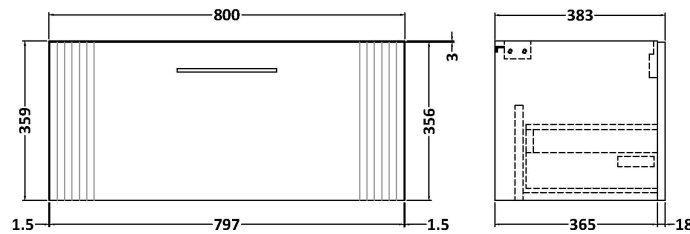

Sales Code: DPF896LSW

Description: 800 W/H Single Drawer Vanity & Laminate

Packaging Details

Barcode: 5056462676388

Sales Code: FLT896

Description: 800 W/H Single Drawer Unit

Product Dimensions

Height (mm):	359
Width (mm):	800
Depth (mm):	383
Nett Weight (kg):	17.5

Packaging Dimensions

Height (mm):	380
Width (mm):	820
Depth (mm):	405
Gross Weight (kg):	18

Packaging Data

Box Colour:	Brown Cardboard Box - Printed
Box Qty:	0
Label Size:	0 x 0
Label Colour:	Not Applicable
Label Qty:	0

Sales Code: LSW800

Description: Laminate Worktop 805X390x22mm

Product Dimensions

Height (mm):	22
Width (mm):	805
Depth (mm):	390
Nett Weight (kg):	2.75

Packaging Dimensions

Height (mm):	25
Width (mm):	810
Depth (mm):	455
Gross Weight (kg):	2.75

Packaging Data

Box Colour:	Brown Cardboard Box
Box Qty:	1
Label Size:	100 x 50
Label Colour:	White Label
Label Qty:	1

Outer Box Dimensions (If Applicable)

Height (mm):	
Width (mm):	
Depth (mm):	
Gross Weight (kg):	
Barcode:	5056211874157