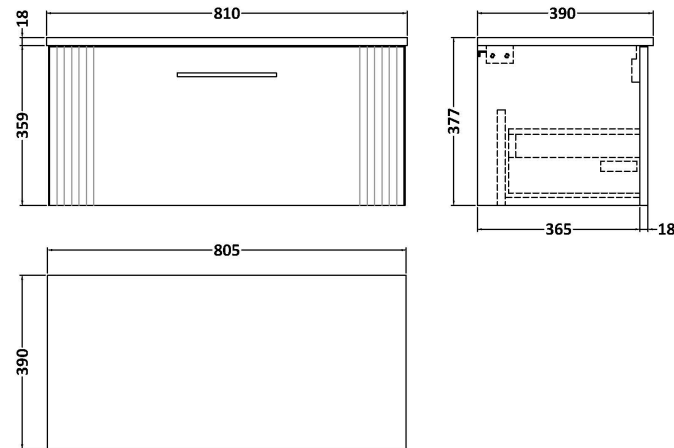

Sales Code: DPF896W

Description: 800 W/H Single Drawer Vanity & Worktop

Packaging Details

Barcode: 5056462676371

Sales Code: FLT896

Description: 800 W/H Single Drawer Unit

Product Dimensions

Height (mm):	359
Width (mm):	800
Depth (mm):	383
Nett Weight (kg):	17.5

Packaging Dimensions

Height (mm):	380
Width (mm):	820
Depth (mm):	405
Gross Weight (kg):	18

Packaging Data

Box Colour:	Brown Cardboard Box - Printed
Box Qty:	0
Label Size:	0 x 0
Label Colour:	Not Applicable
Label Qty:	0

Outer Box Dimensions (If Applicable)

Height (mm):	
Width (mm):	
Depth (mm):	
Gross Weight (kg):	
Barcode:	5056462655550

Product Details

Country of Origin:	China
Fitting Instruction:	No
CE & UKCA:	
FSC Certified Materials:	Yes
Colour:	Satin Green
Construction Method:	Cam & Wood Dowel
Construction Type:	Rigid
Cabinet Finish:	MFC Painted Gloss
Fascia Finish:	Mdf Painted Gloss
Cabinet Thickness (mm):	16
Fascia Thickness (mm):	18
Drawer Included:	Yes
Drawer Type:	80mm High Metal S/C Inc Galler
No of Shelves:	0
Hinge Type:	Not Applicable
Hinge Included:	No
Adjustable Legs:	No, Not Required
Fixings Included:	Yes
Handle Style:	Modern
Waste Shroud:	Yes
Handle Included:	Yes, Supplied
Handle Type:	Bar

Sales Code: MWT880

Description: 800 Worktop (805X390x18mm)

Product Dimensions

Height (mm):	18
Width (mm):	805
Depth (mm):	390
Nett Weight (kg):	3.5

Packaging Dimensions

Height (mm):	25
Width (mm):	825
Depth (mm):	410
Gross Weight (kg):	3.5