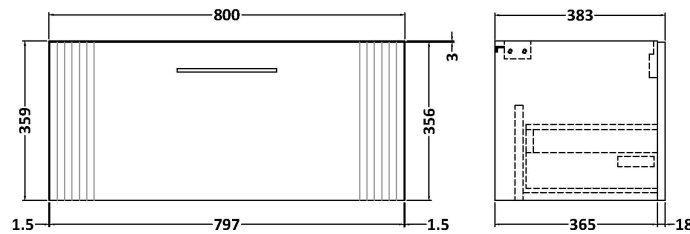

Sales Code: DPF896W

Description: 800 W/H Single Drawer Vanity & Worktop

Packaging Details

Barcode: 5056462676371

Sales Code: FLT896

Description: 800 W/H Single Drawer Unit

Product Dimensions

Height (mm):	359
Width (mm):	800
Depth (mm):	383
Nett Weight (kg):	17.5

Packaging Dimensions

Height (mm):	380
Width (mm):	820
Depth (mm):	405
Gross Weight (kg):	18

Packaging Data

Box Colour:	Brown Cardboard Box - Printed
Box Qty:	0
Label Size:	0 x 0
Label Colour:	Not Applicable
Label Qty:	0

Outer Box Dimensions (If Applicable)

Height (mm):	
Width (mm):	
Depth (mm):	
Gross Weight (kg):	
Barcode:	5056462655550

Product Details

Country of Origin:	China
Fitting Instruction:	No
CE & UKCA:	
FSC Certified Materials:	Yes
Colour:	Satin Green
Construction Method:	Cam & Wood Dowel
Construction Type:	Rigid
Cabinet Finish:	MFC Painted Gloss
Fascia Finish:	Mdf Painted Gloss
Cabinet Thickness (mm):	16
Fascia Thickness (mm):	18
Drawer Included:	Yes
Drawer Type:	80mm High Metal S/C Inc Galler
No of Shelves:	0
Hinge Type:	Not Applicable
Hinge Included:	No
Adjustable Legs:	No, Not Required
Fixings Included:	Yes
Handle Style:	Modern
Waste Shroud:	Yes
Handle Included:	Yes, Supplied
Handle Type:	Bar

Sales Code: MWT880

Description: 800 Worktop (805X390x18mm)

Product Dimensions

Height (mm):	18
Width (mm):	805
Depth (mm):	390
Nett Weight (kg):	3.5

Packaging Dimensions

Height (mm):	25
Width (mm):	825
Depth (mm):	410
Gross Weight (kg):	3.5