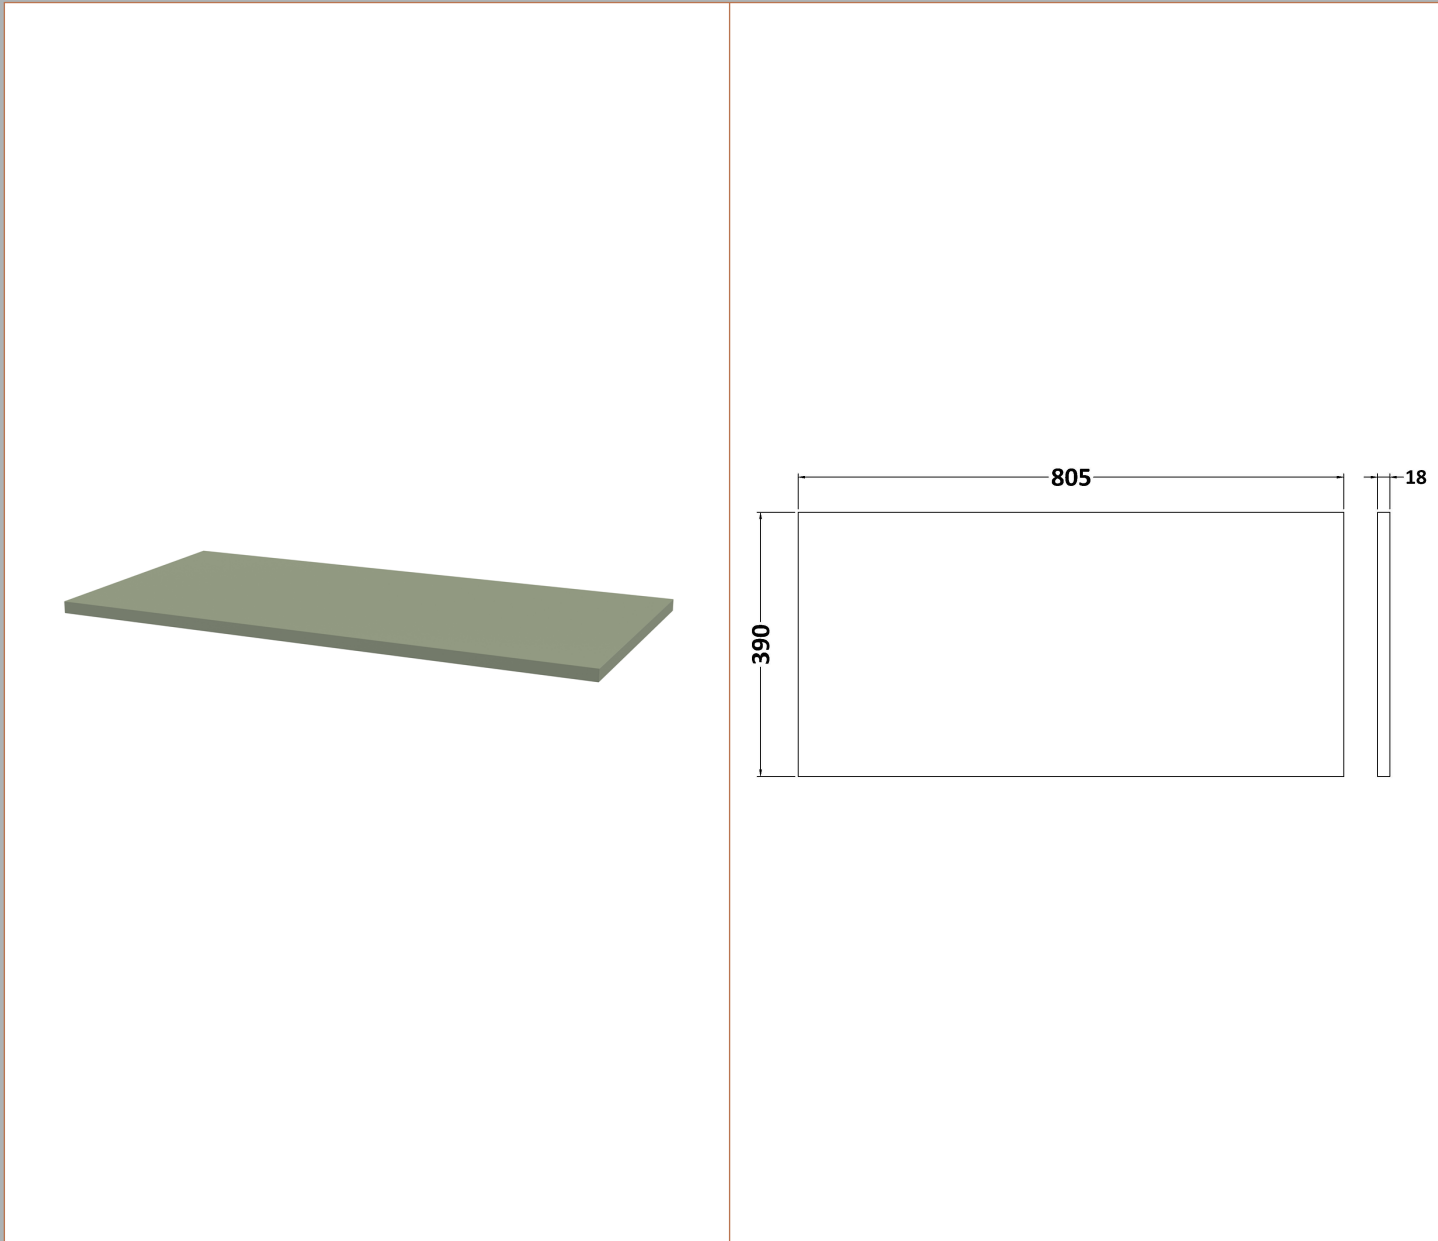

Sales Code: DPF896W

Description: 800 W/H Single Drawer Vanity & Worktop

Packaging Details

Barcode: 5056462676371

Sales Code: FLT896

Description: 800 W/H Single Drawer Unit

Product Dimensions

Height (mm):	359
Width (mm):	800
Depth (mm):	383
Nett Weight (kg):	17.5

Outer Box Dimensions (If Applicable)

Height (mm):	
Width (mm):	
Depth (mm):	
Gross Weight (kg):	
Barcode:	5056462655550

Product Details

Country of Origin:	China
Fitting Instruction:	No
CE & UKCA:	
FSC Certified Materials:	Yes
Colour:	Satin Green
Construction Method:	Cam & Wood Dowel
Construction Type:	Rigid
Cabinet Finish:	MFC Painted Gloss
Fascia Finish:	Mdf Painted Gloss
Cabinet Thickness (mm):	16
Fascia Thickness (mm):	18
Drawer Included:	Yes
Drawer Type:	80mm High Metal S/C Inc Galler
No of Shelves:	0
Hinge Type:	Not Applicable
Hinge Included:	No
Adjustable Legs:	No, Not Required
Fixings Included:	Yes
Handle Style:	Modern
Waste Shroud:	Yes
Handle Included:	Yes, Supplied
Handle Type:	Bar

Sales Code: MWT880

Description: 800 Worktop (805X390x18mm)

Product Dimensions

Height (mm):	18
Width (mm):	805
Depth (mm):	390
Nett Weight (kg):	3.5

Packaging Dimensions

Height (mm):	25
Width (mm):	825
Depth (mm):	410
Gross Weight (kg):	3.5

Packaging Data

Box Colour:	Brown Cardboard Box - Printed
Box Qty:	1
Label Size:	100 x 50
Label Colour:	Not Applicable
Label Qty:	0

Outer Box Dimensions (If Applicable)

Height (mm):	
Width (mm):	
Depth (mm):	
Gross Weight (kg):	
Barcode:	5056462654928